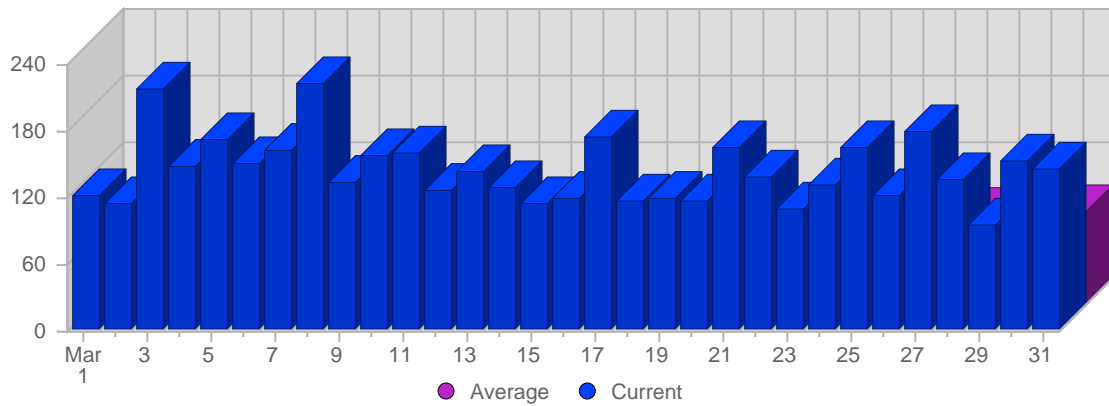

## Traffic and Activity > Visits

### Report Description

Report Description: Visits during the month of March 2008  
 Report Range: Month of March 2008  
 Report Scope: Historical Data

### Historic Breakdown

### Breakdown

Date	Total Visits	Average Visits Historically	Change	Percent of Total Visits
Sat Mar 1st, 2008	121	77,10	+121 ▲	2,72%
Sun Mar 2nd, 2008	114	81,19	+114 ▲	2,57%
Mon Mar 3rd, 2008	217	82,12	+217 ▲	4,88%
Tue Mar 4th, 2008	148	79,32	+148 ▲	3,33%
Wed Mar 5th, 2008	172	77,89	+172 ▲	3,87%
Thu Mar 6th, 2008	150	88,70	+150 ▲	3,38%
Fri Mar 7th, 2008	162	81,57	+162 ▲	3,65%
Sat Mar 8th, 2008	223	77,10	+102 ▲	5,02%
Sun Mar 9th, 2008	133	81,19	+19 ▲	2,99%
Mon Mar 10th, 2008	158	82,12	-59 ▼	3,56%
Tue Mar 11th, 2008	160	79,32	+12 ▲	3,60%
Wed Mar 12th, 2008	127	77,89	-45 ▼	2,86%
Thu Mar 13th, 2008	142	88,70	-8 ▼	3,20%
Fri Mar 14th, 2008	129	81,57	-33 ▼	2,90%
Sat Mar 15th, 2008	113	77,10	-110 ▼	2,54%
Sun Mar 16th, 2008	118	81,19	-15 ▼	2,66%
Mon Mar 17th, 2008	173	82,12	+15 ▲	3,89%
Tue Mar 18th, 2008	117	79,32	-43 ▼	2,63%
Wed Mar 19th, 2008	118	77,89	-9 ▼	2,66%
Thu Mar 20th, 2008	116	88,70	-26 ▼	2,61%
Fri Mar 21st, 2008	165	81,57	+36 ▲	3,71%
Sat Mar 22nd, 2008	137	77,10	+24 ▲	3,08%
Sun Mar 23rd, 2008	110	81,19	-8 ▼	2,48%
Mon Mar 24th, 2008	130	82,12	-43 ▼	2,93%
Tue Mar 25th, 2008	164	79,32	+47 ▲	3,69%
Wed Mar 26th, 2008	120	77,89	+2 ▲	2,70%
Thu Mar 27th, 2008	179	88,70	+63 ▲	4,03%
Fri Mar 28th, 2008	136	81,57	-29 ▼	3,06%
Sat Mar 29th, 2008	95	77,10	-42 ▼	2,14%
Sun Mar 30th, 2008	152	81,19	+42 ▲	3,42%
Mon Mar 31st, 2008	146	82,12	+16 ▲	3,29%
	4,445	2,114		