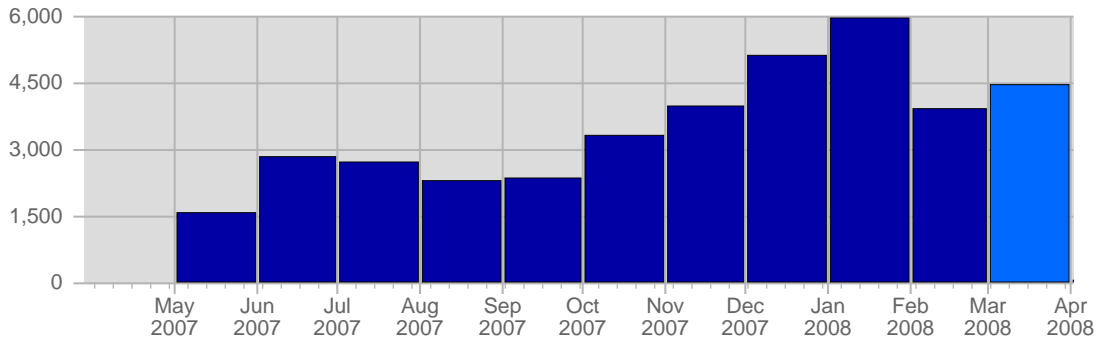

## Traffic and Activity > Visits

### Report Description

Report Description: Visits during the month of March 2008  
 Report Range: Month of March 2008  
 Report Scope: Historical Data

### Breakdown

Date	Total Visits	Average Visits Historically	Change	Percent of Total Visits
Sat Mar 1st, 2008	121	77,10	+121 ▲	2,72%
Sun Mar 2nd, 2008	114	81,19	+114 ▲	2,57%
Mon Mar 3rd, 2008	217	82,12	+217 ▲	4,88%
Tue Mar 4th, 2008	148	79,32	+148 ▲	3,33%
Wed Mar 5th, 2008	172	77,89	+172 ▲	3,87%
Thu Mar 6th, 2008	150	88,70	+150 ▲	3,38%
Fri Mar 7th, 2008	162	81,57	+162 ▲	3,65%
Sat Mar 8th, 2008	223	77,10	+102 ▲	5,02%
Sun Mar 9th, 2008	133	81,19	+19 ▲	2,99%
Mon Mar 10th, 2008	158	82,12	-59 ▼	3,56%
Tue Mar 11th, 2008	160	79,32	+12 ▲	3,60%
Wed Mar 12th, 2008	127	77,89	-45 ▼	2,86%
Thu Mar 13th, 2008	142	88,70	-8 ▼	3,20%
Fri Mar 14th, 2008	129	81,57	-33 ▼	2,90%
Sat Mar 15th, 2008	113	77,10	-110 ▼	2,54%
Sun Mar 16th, 2008	118	81,19	-15 ▼	2,66%
Mon Mar 17th, 2008	173	82,12	+15 ▲	3,89%
Tue Mar 18th, 2008	117	79,32	-43 ▼	2,63%
Wed Mar 19th, 2008	118	77,89	-9 ▼	2,66%
Thu Mar 20th, 2008	116	88,70	-26 ▼	2,61%
Fri Mar 21st, 2008	165	81,57	+36 ▲	3,71%
Sat Mar 22nd, 2008	137	77,10	+24 ▲	3,08%
Sun Mar 23rd, 2008	110	81,19	-8 ▼	2,48%
Mon Mar 24th, 2008	130	82,12	-43 ▼	2,93%
Tue Mar 25th, 2008	164	79,32	+47 ▲	3,69%
Wed Mar 26th, 2008	120	77,89	+2 ▲	2,70%
Thu Mar 27th, 2008	179	88,70	+63 ▲	4,03%
Fri Mar 28th, 2008	136	81,57	-29 ▼	3,06%
Sat Mar 29th, 2008	95	77,10	-42 ▼	2,14%
Sun Mar 30th, 2008	152	81,19	+42 ▲	3,42%
Mon Mar 31st, 2008	146	82,12	+16 ▲	3,29%
	4,445	2,114		