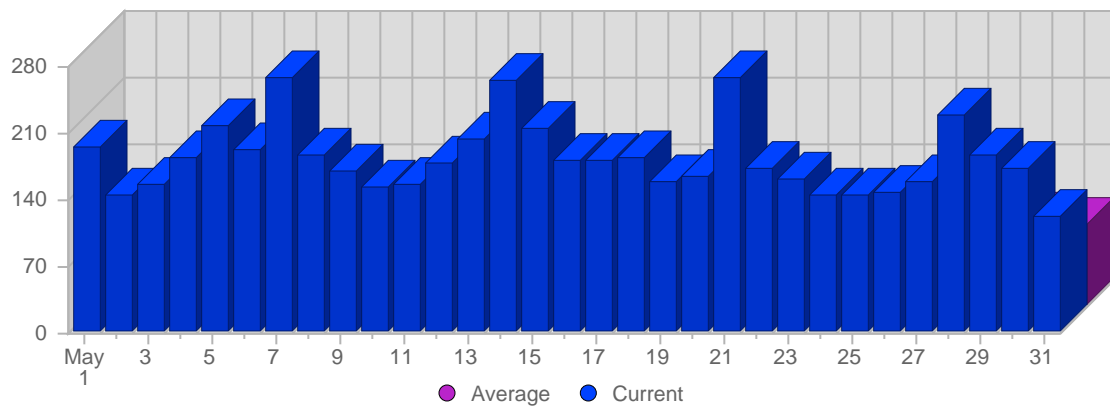

Traffic and Activity > Visits

Report Description

Report Description: Visits during the month of May 2008
 Report Range: Month of May 2008
 Report Scope: Historical Data

Historic Breakdown

Breakdown

Date	Total Visits	Average Visits Historically	Change	Percent of Total Visits
Thu May 1st, 2008	195	99,27	+195 ▲	3,46%
Fri May 2nd, 2008	144	90,48	+144 ▲	2,55%
Sat May 3rd, 2008	156	85,31	+156 ▲	2,77%
Sun May 4th, 2008	183	91,57	+1 ▲	3,24%
Mon May 5th, 2008	216	92,07	+45 ▲	3,83%
Tue May 6th, 2008	192	90,39	+3 ▲	3,40%
Wed May 7th, 2008	266	97,80	+14 ▲	4,72%
Thu May 8th, 2008	186	99,27	-9 ▼	3,30%
Fri May 9th, 2008	168	90,48	+24 ▲	2,98%
Sat May 10th, 2008	153	85,31	-3 ▼	2,71%
Sun May 11th, 2008	154	91,57	-29 ▼	2,73%
Mon May 12th, 2008	179	92,07	-37 ▼	3,17%
Tue May 13th, 2008	204	90,39	+12 ▲	3,62%
Wed May 14th, 2008	264	97,80	-2 ▼	4,68%
Thu May 15th, 2008	213	99,27	+27 ▲	3,78%
Fri May 16th, 2008	181	90,48	+13 ▲	3,21%
Sat May 17th, 2008	180	85,31	+27 ▲	3,19%
Sun May 18th, 2008	184	91,57	+30 ▲	3,26%
Mon May 19th, 2008	158	92,07	-21 ▼	2,80%
Tue May 20th, 2008	164	90,39	-40 ▼	2,91%
Wed May 21st, 2008	267	97,80	+3 ▲	4,73%
Thu May 22nd, 2008	173	99,27	-40 ▼	3,07%
Fri May 23rd, 2008	161	90,48	-20 ▼	2,85%
Sat May 24th, 2008	145	85,31	-35 ▼	2,57%
Sun May 25th, 2008	145	91,57	-39 ▼	2,57%
Mon May 26th, 2008	147	92,07	-11 ▼	2,61%
Tue May 27th, 2008	157	90,39	-7 ▼	2,78%
Wed May 28th, 2008	228	97,80	-39 ▼	4,04%
Thu May 29th, 2008	187	99,27	+14 ▲	3,31%
Fri May 30th, 2008	171	90,48	+10 ▲	3,03%
Sat May 31st, 2008	121	85,31	-24 ▼	2,15%
	5,642	2,114		