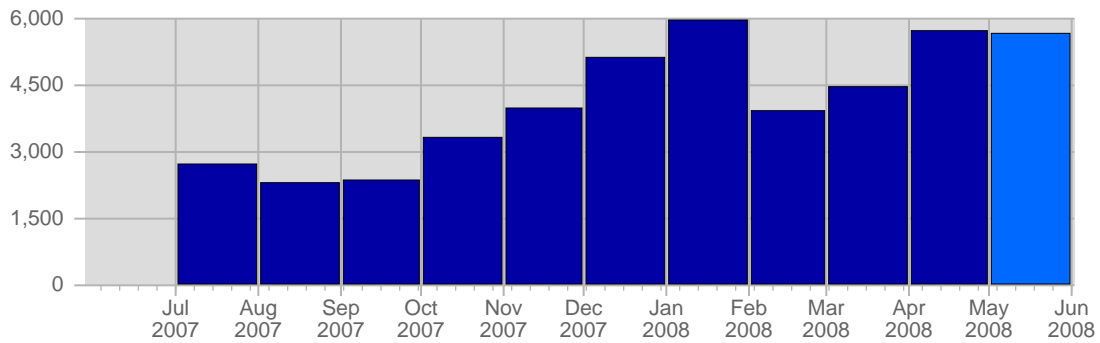

Traffic and Activity > Visits

Report Description

Report Description: Visits during the month of May 2008
 Report Range: Month of May 2008
 Report Scope: Historical Data

Historic Breakdown

Breakdown

Date	Total Visits	Average Visits Historically	Change	Percent of Total Visits
Thu May 1st, 2008	195	99,27	+195 ▲	3,46%
Fri May 2nd, 2008	144	90,48	+144 ▲	2,55%
Sat May 3rd, 2008	156	85,31	+156 ▲	2,77%
Sun May 4th, 2008	183	91,57	+1 ▲	3,24%
Mon May 5th, 2008	216	92,07	+45 ▲	3,83%
Tue May 6th, 2008	192	90,39	+3 ▲	3,40%
Wed May 7th, 2008	266	97,80	+14 ▲	4,72%
Thu May 8th, 2008	186	99,27	-9 ▼	3,30%
Fri May 9th, 2008	168	90,48	+24 ▲	2,98%
Sat May 10th, 2008	153	85,31	-3 ▼	2,71%
Sun May 11th, 2008	154	91,57	-29 ▼	2,73%
Mon May 12th, 2008	179	92,07	-37 ▼	3,17%
Tue May 13th, 2008	204	90,39	+12 ▲	3,62%
Wed May 14th, 2008	264	97,80	-2 ▼	4,68%
Thu May 15th, 2008	213	99,27	+27 ▲	3,78%
Fri May 16th, 2008	181	90,48	+13 ▲	3,21%
Sat May 17th, 2008	180	85,31	+27 ▲	3,19%
Sun May 18th, 2008	184	91,57	+30 ▲	3,26%
Mon May 19th, 2008	158	92,07	-21 ▼	2,80%
Tue May 20th, 2008	164	90,39	-40 ▼	2,91%
Wed May 21st, 2008	267	97,80	+3 ▲	4,73%
Thu May 22nd, 2008	173	99,27	-40 ▼	3,07%
Fri May 23rd, 2008	161	90,48	-20 ▼	2,85%
Sat May 24th, 2008	145	85,31	-35 ▼	2,57%
Sun May 25th, 2008	145	91,57	-39 ▼	2,57%
Mon May 26th, 2008	147	92,07	-11 ▼	2,61%
Tue May 27th, 2008	157	90,39	-7 ▼	2,78%
Wed May 28th, 2008	228	97,80	-39 ▼	4,04%
Thu May 29th, 2008	187	99,27	+14 ▲	3,31%
Fri May 30th, 2008	171	90,48	+10 ▲	3,03%
Sat May 31st, 2008	121	85,31	-24 ▼	2,15%
	5,642	2,114		