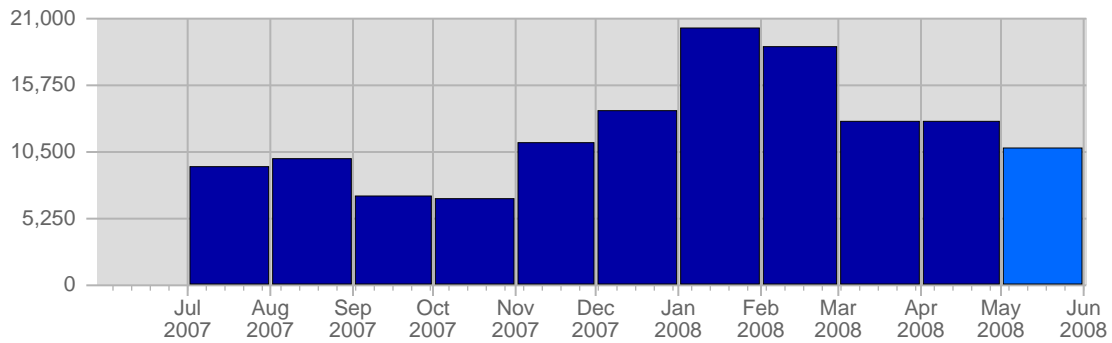

Traffic and Activity > Page Views

Report Description

Report Description: Page Views during the month of May 2008
 Report Range: Month of May 2008
 Report Scope: Historical Data

Historic Breakdown

Breakdown

Date	Total Page Views	Average Page Views Historically	Change	Percent of Total Page Views
Thu May 1st, 2008	262	302,34	+262 ▲	2,44%
Fri May 2nd, 2008	354	289,60	+354 ▲	3,29%
Sat May 3rd, 2008	711	292,41	+711 ▲	6,62%
Sun May 4th, 2008	297	302,64	-111 ▼	2,76%
Mon May 5th, 2008	409	302,21	+118 ▲	3,81%
Tue May 6th, 2008	447	312,83	+239 ▲	4,16%
Wed May 7th, 2008	378	301,18	-58 ▼	3,52%
Thu May 8th, 2008	270	302,34	+8 ▲	2,51%
Fri May 9th, 2008	239	289,60	-115 ▼	2,22%
Sat May 10th, 2008	233	292,41	-478 ▼	2,17%
Sun May 11th, 2008	190	302,64	-107 ▼	1,77%
Mon May 12th, 2008	255	302,21	-154 ▼	2,37%
Tue May 13th, 2008	257	312,83	-190 ▼	2,39%
Wed May 14th, 2008	400	301,18	+22 ▲	3,72%
Thu May 15th, 2008	333	302,34	+63 ▲	3,10%
Fri May 16th, 2008	451	289,60	+212 ▲	4,20%
Sat May 17th, 2008	279	292,41	+46 ▲	2,60%
Sun May 18th, 2008	341	302,64	+151 ▲	3,17%
Mon May 19th, 2008	272	302,21	+17 ▲	2,53%
Tue May 20th, 2008	197	312,83	-60 ▼	1,83%
Wed May 21st, 2008	490	301,18	+90 ▲	4,56%
Thu May 22nd, 2008	418	302,34	+85 ▲	3,89%
Fri May 23rd, 2008	267	289,60	-184 ▼	2,48%
Sat May 24th, 2008	215	292,41	-64 ▼	2,00%
Sun May 25th, 2008	337	302,64	-4 ▼	3,14%
Mon May 26th, 2008	388	302,21	+116 ▲	3,61%
Tue May 27th, 2008	565	312,83	+368 ▲	5,26%
Wed May 28th, 2008	439	301,18	-51 ▼	4,08%
Thu May 29th, 2008	393	302,34	-25 ▼	3,66%
Fri May 30th, 2008	436	289,60	+169 ▲	4,06%
Sat May 31st, 2008	226	292,41	+11 ▲	2,10%
	10,749	8,720		