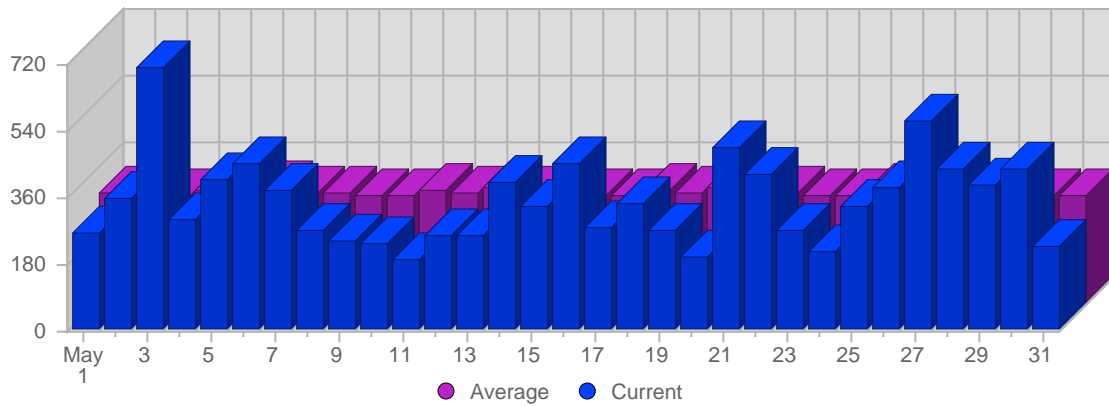

Traffic and Activity > Page Views

Report Description

Report Description: Page Views during the month of May 2008
 Report Range: Month of May 2008
 Report Scope: Historical Data

Historic Breakdown

Breakdown

Date	Total Page Views	Average Page Views Historically	Change	Percent of Total Page Views
Thu May 1st, 2008	262	302,34	+262 ▲	2,44%
Fri May 2nd, 2008	354	289,60	+354 ▲	3,29%
Sat May 3rd, 2008	711	292,41	+711 ▲	6,62%
Sun May 4th, 2008	297	302,64	-111 ▼	2,76%
Mon May 5th, 2008	409	302,21	+118 ▲	3,81%
Tue May 6th, 2008	447	312,83	+239 ▲	4,16%
Wed May 7th, 2008	378	301,18	-58 ▼	3,52%
Thu May 8th, 2008	270	302,34	+8 ▲	2,51%
Fri May 9th, 2008	239	289,60	-115 ▼	2,22%
Sat May 10th, 2008	233	292,41	-478 ▼	2,17%
Sun May 11th, 2008	190	302,64	-107 ▼	1,77%
Mon May 12th, 2008	255	302,21	-154 ▼	2,37%
Tue May 13th, 2008	257	312,83	-190 ▼	2,39%
Wed May 14th, 2008	400	301,18	+22 ▲	3,72%
Thu May 15th, 2008	333	302,34	+63 ▲	3,10%
Fri May 16th, 2008	451	289,60	+212 ▲	4,20%
Sat May 17th, 2008	279	292,41	+46 ▲	2,60%
Sun May 18th, 2008	341	302,64	+151 ▲	3,17%
Mon May 19th, 2008	272	302,21	+17 ▲	2,53%
Tue May 20th, 2008	197	312,83	-60 ▼	1,83%
Wed May 21st, 2008	490	301,18	+90 ▲	4,56%
Thu May 22nd, 2008	418	302,34	+85 ▲	3,89%
Fri May 23rd, 2008	267	289,60	-184 ▼	2,48%
Sat May 24th, 2008	215	292,41	-64 ▼	2,00%
Sun May 25th, 2008	337	302,64	-4 ▼	3,14%
Mon May 26th, 2008	388	302,21	+116 ▲	3,61%
Tue May 27th, 2008	565	312,83	+368 ▲	5,26%
Wed May 28th, 2008	439	301,18	-51 ▼	4,08%
Thu May 29th, 2008	393	302,34	-25 ▼	3,66%
Fri May 30th, 2008	436	289,60	+169 ▲	4,06%
Sat May 31st, 2008	226	292,41	+11 ▲	2,10%
	10,749	8,720		