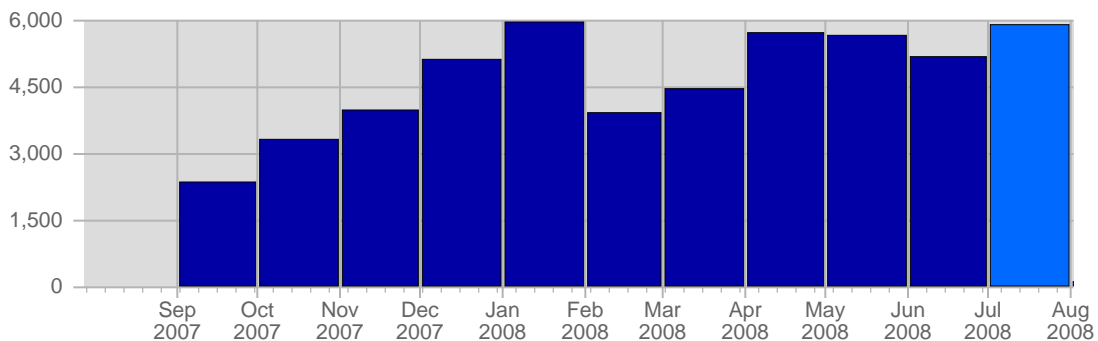

Traffic and Activity > Visits

Report Description

Report Description: Visits during the month of July 2008
Report Range: Month of July 2008
Report Scope: Historical Data

Historic Breakdown

Breakdown

Date	Total Visits	Average Visits Historically	Change	Percent of Total Visits
Tue Jul 1st, 2008	198	97,74	+198 ▲	3,35%
Wed Jul 2nd, 2008	214	108,09	+214 ▲	3,62%
Thu Jul 3rd, 2008	236	108,97	+236 ▲	3,99%
Fri Jul 4th, 2008	243	98,88	+243 ▲	4,11%
Sat Jul 5th, 2008	263	92,28	+263 ▲	4,44%
Sun Jul 6th, 2008	196	97,03	+42 ▲	3,31%
Mon Jul 7th, 2008	227	99,66	+41 ▲	3,84%
Tue Jul 8th, 2008	171	97,74	-27 ▼	2,89%
Wed Jul 9th, 2008	322	108,09	+108 ▲	5,44%
Thu Jul 10th, 2008	237	108,97	+1 ▲	4,00%
Fri Jul 11th, 2008	182	98,88	-61 ▼	3,08%
Sat Jul 12th, 2008	170	92,28	-93 ▼	2,87%
Sun Jul 13th, 2008	144	97,03	-52 ▼	2,43%
Mon Jul 14th, 2008	174	99,66	-53 ▼	2,94%
Tue Jul 15th, 2008	201	97,74	+30 ▲	3,40%
Wed Jul 16th, 2008	182	108,09	-140 ▼	3,08%
Thu Jul 17th, 2008	232	108,97	-5 ▼	3,92%
Fri Jul 18th, 2008	216	98,88	+34 ▲	3,65%
Sat Jul 19th, 2008	149	92,28	-21 ▼	2,52%
Sun Jul 20th, 2008	143	97,03	-1 ▼	2,42%
Mon Jul 21st, 2008	193	99,66	+19 ▲	3,26%
Tue Jul 22nd, 2008	158	97,74	-43 ▼	2,67%
Wed Jul 23rd, 2008	156	108,09	-26 ▼	2,64%
Thu Jul 24th, 2008	170	108,97	-62 ▼	2,87%
Fri Jul 25th, 2008	155	98,88	-61 ▼	2,62%
Sat Jul 26th, 2008	155	92,28	+6 ▲	2,62%
Sun Jul 27th, 2008	170	97,03	+27 ▲	2,87%
Mon Jul 28th, 2008	174	99,66	-19 ▼	2,94%
Tue Jul 29th, 2008	156	97,74	-2 ▼	2,64%
Wed Jul 30th, 2008	163	108,09	+7 ▲	2,75%
Thu Jul 31st, 2008	169	108,97	-1 ▼	2,86%
	5,919	2,114		