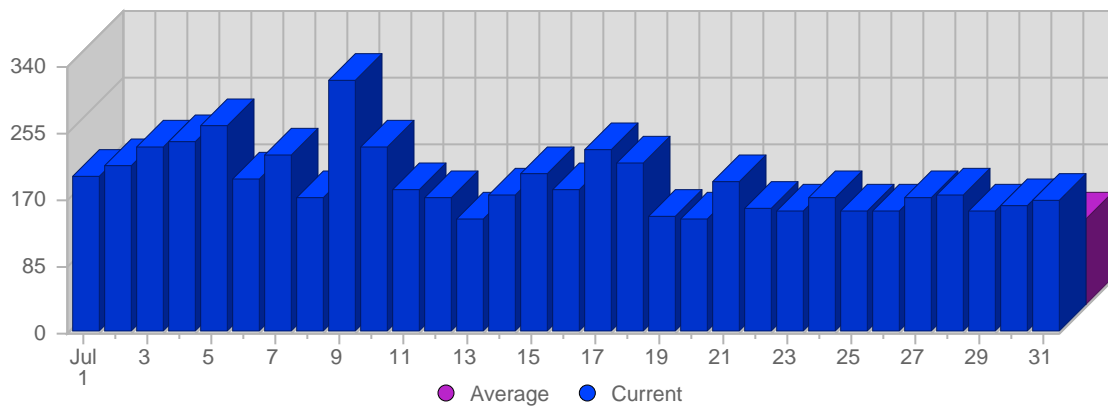

Traffic and Activity > Visits

Report Description

Report Description: Visits during the month of July 2008
Report Range: Month of July 2008
Report Scope: Historical Data

Historic Breakdown

Breakdown

Date	Total Visits	Average Visits Historically	Change	Percent of Total Visits
Tue Jul 1st, 2008	198	97,74	+198 ▲	3,35%
Wed Jul 2nd, 2008	214	108,09	+214 ▲	3,62%
Thu Jul 3rd, 2008	236	108,97	+236 ▲	3,99%
Fri Jul 4th, 2008	243	98,88	+243 ▲	4,11%
Sat Jul 5th, 2008	263	92,28	+263 ▲	4,44%
Sun Jul 6th, 2008	196	97,03	+42 ▲	3,31%
Mon Jul 7th, 2008	227	99,66	+41 ▲	3,84%
Tue Jul 8th, 2008	171	97,74	-27 ▼	2,89%
Wed Jul 9th, 2008	322	108,09	+108 ▲	5,44%
Thu Jul 10th, 2008	237	108,97	+1 ▲	4,00%
Fri Jul 11th, 2008	182	98,88	-61 ▼	3,08%
Sat Jul 12th, 2008	170	92,28	-93 ▼	2,87%
Sun Jul 13th, 2008	144	97,03	-52 ▼	2,43%
Mon Jul 14th, 2008	174	99,66	-53 ▼	2,94%
Tue Jul 15th, 2008	201	97,74	+30 ▲	3,40%
Wed Jul 16th, 2008	182	108,09	-140 ▼	3,08%
Thu Jul 17th, 2008	232	108,97	-5 ▼	3,92%
Fri Jul 18th, 2008	216	98,88	+34 ▲	3,65%
Sat Jul 19th, 2008	149	92,28	-21 ▼	2,52%
Sun Jul 20th, 2008	143	97,03	-1 ▼	2,42%
Mon Jul 21st, 2008	193	99,66	+19 ▲	3,26%
Tue Jul 22nd, 2008	158	97,74	-43 ▼	2,67%
Wed Jul 23rd, 2008	156	108,09	-26 ▼	2,64%
Thu Jul 24th, 2008	170	108,97	-62 ▼	2,87%
Fri Jul 25th, 2008	155	98,88	-61 ▼	2,62%
Sat Jul 26th, 2008	155	92,28	+6 ▲	2,62%
Sun Jul 27th, 2008	170	97,03	+27 ▲	2,87%
Mon Jul 28th, 2008	174	99,66	-19 ▼	2,94%
Tue Jul 29th, 2008	156	97,74	-2 ▼	2,64%
Wed Jul 30th, 2008	163	108,09	+7 ▲	2,75%
Thu Jul 31st, 2008	169	108,97	-1 ▼	2,86%
	5,919	2,114		