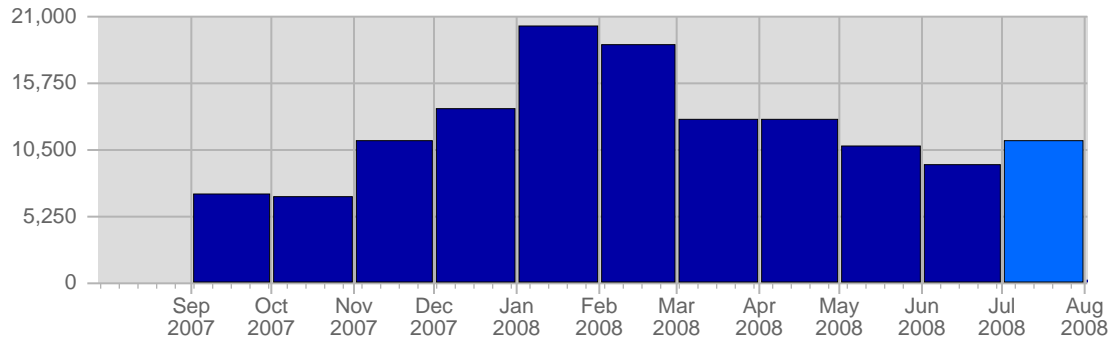

Traffic and Activity > Page Views

Report Description

Report Description: Page Views during the month of July 2008
 Report Range: Month of July 2008
 Report Scope: Historical Data

Historic Breakdown

Breakdown

Date	Total Page Views	Average Page Views Historically	Change	Percent of Total Page Views
Tue Jul 1st, 2008	381	314,44	+381 ▲	3,42%
Wed Jul 2nd, 2008	376	312,89	+376 ▲	3,37%
Thu Jul 3rd, 2008	508	306,03	+508 ▲	4,55%
Fri Jul 4th, 2008	560	294,28	+560 ▲	5,02%
Sat Jul 5th, 2008	407	291,65	+407 ▲	3,65%
Sun Jul 6th, 2008	458	303,81	+242 ▲	4,11%
Mon Jul 7th, 2008	301	302,06	+7 ▲	2,70%
Tue Jul 8th, 2008	422	314,44	+41 ▲	3,78%
Wed Jul 9th, 2008	673	312,89	+297 ▲	6,03%
Thu Jul 10th, 2008	423	306,03	-85 ▼	3,79%
Fri Jul 11th, 2008	288	294,28	-272 ▼	2,58%
Sat Jul 12th, 2008	237	291,65	-170 ▼	2,13%
Sun Jul 13th, 2008	219	303,81	-239 ▼	1,96%
Mon Jul 14th, 2008	328	302,06	+27 ▲	2,94%
Tue Jul 15th, 2008	376	314,44	-46 ▼	3,37%
Wed Jul 16th, 2008	322	312,89	-351 ▼	2,89%
Thu Jul 17th, 2008	390	306,03	-33 ▼	3,50%
Fri Jul 18th, 2008	385	294,28	+97 ▲	3,45%
Sat Jul 19th, 2008	506	291,65	+269 ▲	4,54%
Sun Jul 20th, 2008	262	303,81	+43 ▲	2,35%
Mon Jul 21st, 2008	338	302,06	+10 ▲	3,03%
Tue Jul 22nd, 2008	249	314,44	-127 ▼	2,23%
Wed Jul 23rd, 2008	263	312,89	-59 ▼	2,36%
Thu Jul 24th, 2008	314	306,03	-76 ▼	2,82%
Fri Jul 25th, 2008	198	294,28	-187 ▼	1,78%
Sat Jul 26th, 2008	250	291,65	-256 ▼	2,24%
Sun Jul 27th, 2008	246	303,81	-16 ▼	2,21%
Mon Jul 28th, 2008	333	302,06	-5 ▼	2,99%
Tue Jul 29th, 2008	469	314,44	+220 ▲	4,20%
Wed Jul 30th, 2008	394	312,89	+131 ▲	3,53%
Thu Jul 31st, 2008	279	306,03	-35 ▼	2,50%
	11,155	8,861		