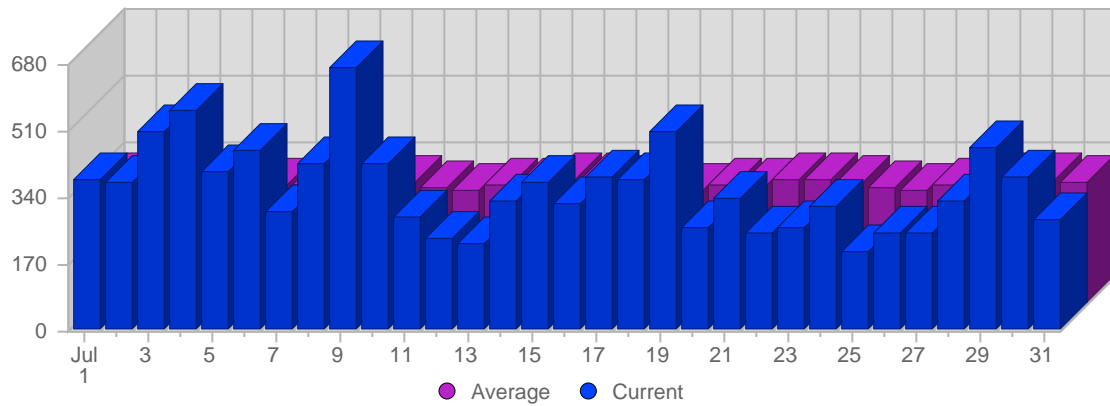

Traffic and Activity > Page Views

Report Description

Report Description: Page Views during the month of July 2008
 Report Range: Month of July 2008
 Report Scope: Historical Data

Historic Breakdown

Breakdown

Date	Total Page Views	Average Page Views Historically	Change	Percent of Total Page Views
Tue Jul 1st, 2008	381	314,44	+381 ▲	3,42%
Wed Jul 2nd, 2008	376	312,89	+376 ▲	3,37%
Thu Jul 3rd, 2008	508	306,03	+508 ▲	4,55%
Fri Jul 4th, 2008	560	294,28	+560 ▲	5,02%
Sat Jul 5th, 2008	407	291,65	+407 ▲	3,65%
Sun Jul 6th, 2008	458	303,81	+242 ▲	4,11%
Mon Jul 7th, 2008	301	302,06	+7 ▲	2,70%
Tue Jul 8th, 2008	422	314,44	+41 ▲	3,78%
Wed Jul 9th, 2008	673	312,89	+297 ▲	6,03%
Thu Jul 10th, 2008	423	306,03	-85 ▼	3,79%
Fri Jul 11th, 2008	288	294,28	-272 ▼	2,58%
Sat Jul 12th, 2008	237	291,65	-170 ▼	2,13%
Sun Jul 13th, 2008	219	303,81	-239 ▼	1,96%
Mon Jul 14th, 2008	328	302,06	+27 ▲	2,94%
Tue Jul 15th, 2008	376	314,44	-46 ▼	3,37%
Wed Jul 16th, 2008	322	312,89	-351 ▼	2,89%
Thu Jul 17th, 2008	390	306,03	-33 ▼	3,50%
Fri Jul 18th, 2008	385	294,28	+97 ▲	3,45%
Sat Jul 19th, 2008	506	291,65	+269 ▲	4,54%
Sun Jul 20th, 2008	262	303,81	+43 ▲	2,35%
Mon Jul 21st, 2008	338	302,06	+10 ▲	3,03%
Tue Jul 22nd, 2008	249	314,44	-127 ▼	2,23%
Wed Jul 23rd, 2008	263	312,89	-59 ▼	2,36%
Thu Jul 24th, 2008	314	306,03	-76 ▼	2,82%
Fri Jul 25th, 2008	198	294,28	-187 ▼	1,78%
Sat Jul 26th, 2008	250	291,65	-256 ▼	2,24%
Sun Jul 27th, 2008	246	303,81	-16 ▼	2,21%
Mon Jul 28th, 2008	333	302,06	-5 ▼	2,99%
Tue Jul 29th, 2008	469	314,44	+220 ▲	4,20%
Wed Jul 30th, 2008	394	312,89	+131 ▲	3,53%
Thu Jul 31st, 2008	279	306,03	-35 ▼	2,50%
	11,155	8,861		