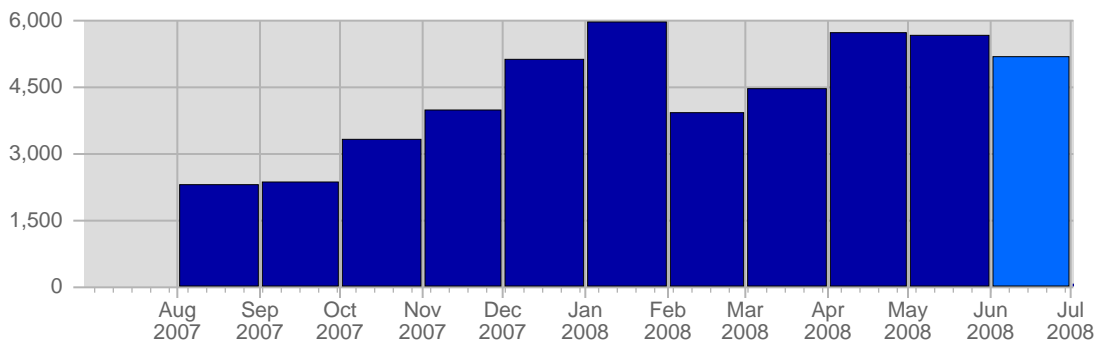

Traffic and Activity > Visits

Report Description

Report Description: Visits during the month of June 2008
Report Range: Month of June 2008
Report Scope: Historical Data

Historic Breakdown

Breakdown

Date	Total Visits	Average Visits Historically	Change	Percent of Total Visits
Sun Jun 1st, 2008	99	94,17	+99 ▲	1,92%
Mon Jun 2nd, 2008	186	95,28	+186 ▲	3,60%
Tue Jun 3rd, 2008	185	93,86	+185 ▲	3,58%
Wed Jun 4th, 2008	204	103,01	+204 ▲	3,95%
Thu Jun 5th, 2008	195	103,92	+195 ▲	3,78%
Fri Jun 6th, 2008	163	94,28	+163 ▲	3,16%
Sat Jun 7th, 2008	106	88,05	+106 ▲	2,05%
Sun Jun 8th, 2008	130	94,17	+31 ▲	2,52%
Mon Jun 9th, 2008	134	95,28	-52 ▼	2,60%
Tue Jun 10th, 2008	180	93,86	-5 ▼	3,49%
Wed Jun 11th, 2008	226	103,01	+22 ▲	4,38%
Thu Jun 12th, 2008	183	103,92	-12 ▼	3,55%
Fri Jun 13th, 2008	164	94,28	+1 ▲	3,18%
Sat Jun 14th, 2008	166	88,05	+60 ▲	3,22%
Sun Jun 15th, 2008	195	94,17	+65 ▲	3,78%
Mon Jun 16th, 2008	154	95,28	+20 ▲	2,98%
Tue Jun 17th, 2008	140	93,86	-40 ▼	2,71%
Wed Jun 18th, 2008	176	103,01	-50 ▼	3,41%
Thu Jun 19th, 2008	162	103,92	-21 ▼	3,14%
Fri Jun 20th, 2008	190	94,28	+26 ▲	3,68%
Sat Jun 21st, 2008	154	88,05	-12 ▼	2,98%
Sun Jun 22nd, 2008	169	94,17	-26 ▼	3,27%
Mon Jun 23rd, 2008	173	95,28	+19 ▲	3,35%
Tue Jun 24th, 2008	159	93,86	+19 ▲	3,08%
Wed Jun 25th, 2008	239	103,01	+63 ▲	4,63%
Thu Jun 26th, 2008	262	103,92	+100 ▲	5,08%
Fri Jun 27th, 2008	175	94,28	-15 ▼	3,39%
Sat Jun 28th, 2008	153	88,05	-1 ▼	2,96%
Sun Jun 29th, 2008	154	94,17	-15 ▼	2,98%
Mon Jun 30th, 2008	186	95,28	+13 ▲	3,60%
	5,162	2,114		