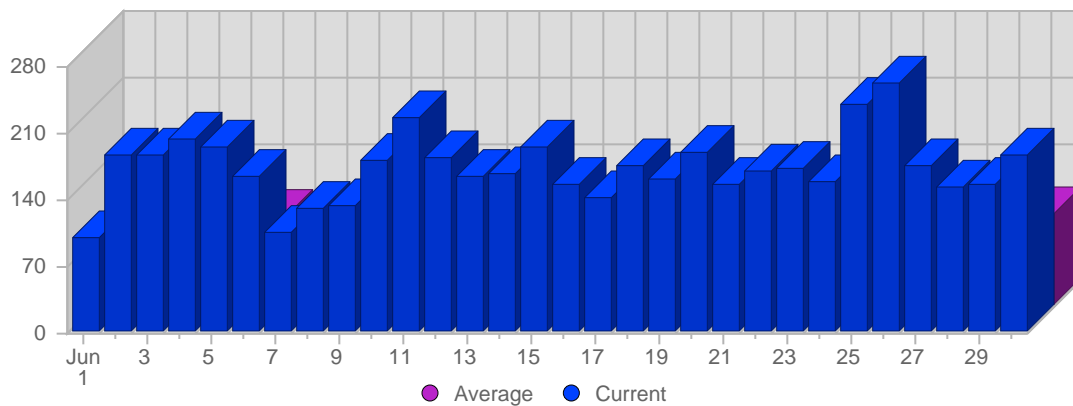

Traffic and Activity > Visits

Report Description

Report Description: Visits during the month of June 2008
Report Range: Month of June 2008
Report Scope: Historical Data

Historic Breakdown

Breakdown

Date	Total Visits	Average Visits Historically	Change	Percent of Total Visits
Sun Jun 1st, 2008	99	94,17	+99 ▲	1,92%
Mon Jun 2nd, 2008	186	95,28	+186 ▲	3,60%
Tue Jun 3rd, 2008	185	93,86	+185 ▲	3,58%
Wed Jun 4th, 2008	204	103,01	+204 ▲	3,95%
Thu Jun 5th, 2008	195	103,92	+195 ▲	3,78%
Fri Jun 6th, 2008	163	94,28	+163 ▲	3,16%
Sat Jun 7th, 2008	106	88,05	+106 ▲	2,05%
Sun Jun 8th, 2008	130	94,17	+31 ▲	2,52%
Mon Jun 9th, 2008	134	95,28	-52 ▼	2,60%
Tue Jun 10th, 2008	180	93,86	-5 ▼	3,49%
Wed Jun 11th, 2008	226	103,01	+22 ▲	4,38%
Thu Jun 12th, 2008	183	103,92	-12 ▼	3,55%
Fri Jun 13th, 2008	164	94,28	+1 ▲	3,18%
Sat Jun 14th, 2008	166	88,05	+60 ▲	3,22%
Sun Jun 15th, 2008	195	94,17	+65 ▲	3,78%
Mon Jun 16th, 2008	154	95,28	+20 ▲	2,98%
Tue Jun 17th, 2008	140	93,86	-40 ▼	2,71%
Wed Jun 18th, 2008	176	103,01	-50 ▼	3,41%
Thu Jun 19th, 2008	162	103,92	-21 ▼	3,14%
Fri Jun 20th, 2008	190	94,28	+26 ▲	3,68%
Sat Jun 21st, 2008	154	88,05	-12 ▼	2,98%
Sun Jun 22nd, 2008	169	94,17	-26 ▼	3,27%
Mon Jun 23rd, 2008	173	95,28	+19 ▲	3,35%
Tue Jun 24th, 2008	159	93,86	+19 ▲	3,08%
Wed Jun 25th, 2008	239	103,01	+63 ▲	4,63%
Thu Jun 26th, 2008	262	103,92	+100 ▲	5,08%
Fri Jun 27th, 2008	175	94,28	-15 ▼	3,39%
Sat Jun 28th, 2008	153	88,05	-1 ▼	2,96%
Sun Jun 29th, 2008	154	94,17	-15 ▼	2,98%
Mon Jun 30th, 2008	186	95,28	+13 ▲	3,60%
	5,162	2,114		