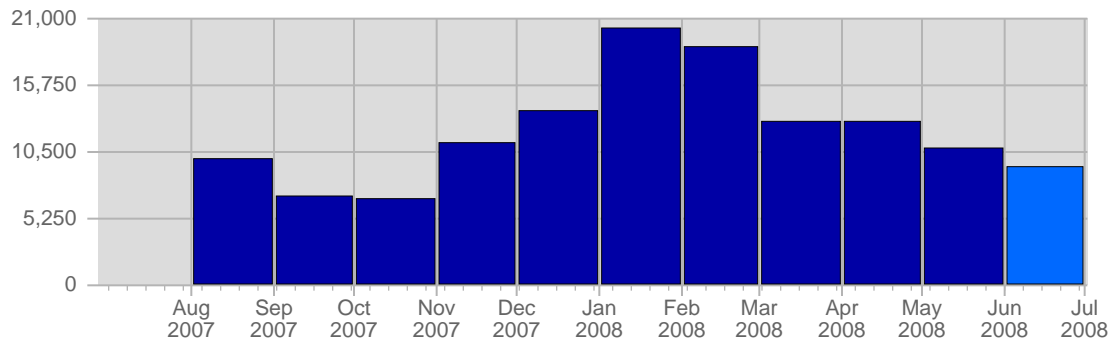

Traffic and Activity > Page Views

Report Description

Report Description: Page Views during the month of June 2008
 Report Range: Month of June 2008
 Report Scope: Historical Data

Historic Breakdown

Breakdown

Date	Total Page Views	Average Page Views Historically	Change	Percent of Total Page Views
Sun Jun 1st, 2008	173	304,51	+173 ▲	1,84%
Mon Jun 2nd, 2008	251	301,45	+251 ▲	2,67%
Tue Jun 3rd, 2008	278	312,48	+278 ▲	2,96%
Wed Jun 4th, 2008	230	308,49	+230 ▲	2,45%
Thu Jun 5th, 2008	327	301,31	+327 ▲	3,48%
Fri Jun 6th, 2008	292	291,36	+292 ▲	3,11%
Sat Jun 7th, 2008	125	288,97	+125 ▲	1,33%
Sun Jun 8th, 2008	436	304,51	+263 ▲	4,64%
Mon Jun 9th, 2008	377	301,45	+126 ▲	4,02%
Tue Jun 10th, 2008	403	312,48	+125 ▲	4,29%
Wed Jun 11th, 2008	992	308,49	+762 ▲	10,57%
Thu Jun 12th, 2008	283	301,31	-44 ▼	3,01%
Fri Jun 13th, 2008	428	291,36	+136 ▲	4,56%
Sat Jun 14th, 2008	259	288,97	+134 ▲	2,76%
Sun Jun 15th, 2008	423	304,51	-13 ▼	4,51%
Mon Jun 16th, 2008	214	301,45	-163 ▼	2,28%
Tue Jun 17th, 2008	232	312,48	-171 ▼	2,47%
Wed Jun 18th, 2008	236	308,49	-756 ▼	2,51%
Thu Jun 19th, 2008	241	301,31	-42 ▼	2,57%
Fri Jun 20th, 2008	281	291,36	-147 ▼	2,99%
Sat Jun 21st, 2008	316	288,97	+57 ▲	3,37%
Sun Jun 22nd, 2008	341	304,51	-82 ▼	3,63%
Mon Jun 23rd, 2008	301	301,45	+87 ▲	3,21%
Tue Jun 24th, 2008	308	312,48	+76 ▲	3,28%
Wed Jun 25th, 2008	383	308,49	+147 ▲	4,08%
Thu Jun 26th, 2008	269	301,31	+28 ▲	2,87%
Fri Jun 27th, 2008	310	291,36	+29 ▲	3,30%
Sat Jun 28th, 2008	170	288,97	-146 ▼	1,81%
Sun Jun 29th, 2008	216	304,51	-125 ▼	2,30%
Mon Jun 30th, 2008	294	301,45	-7 ▼	3,13%
	9,389	8,751		