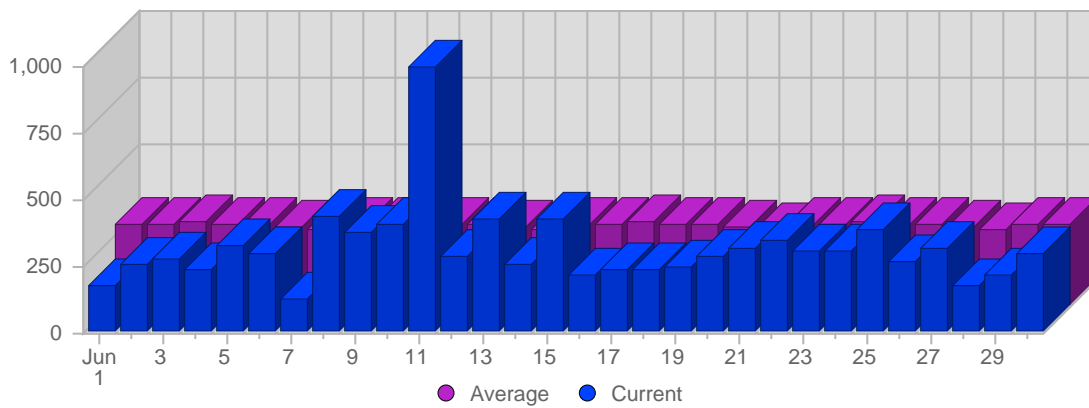

Traffic and Activity > Page Views

Report Description

Report Description: Page Views during the month of June 2008
 Report Range: Month of June 2008
 Report Scope: Historical Data

Historic Breakdown

Breakdown

Date	Total Page Views	Average Page Views Historically	Change	Percent of Total Page Views
Sun Jun 1st, 2008	173	304,51	+173 ▲	1,84%
Mon Jun 2nd, 2008	251	301,45	+251 ▲	2,67%
Tue Jun 3rd, 2008	278	312,48	+278 ▲	2,96%
Wed Jun 4th, 2008	230	308,49	+230 ▲	2,45%
Thu Jun 5th, 2008	327	301,31	+327 ▲	3,48%
Fri Jun 6th, 2008	292	291,36	+292 ▲	3,11%
Sat Jun 7th, 2008	125	288,97	+125 ▲	1,33%
Sun Jun 8th, 2008	436	304,51	+263 ▲	4,64%
Mon Jun 9th, 2008	377	301,45	+126 ▲	4,02%
Tue Jun 10th, 2008	403	312,48	+125 ▲	4,29%
Wed Jun 11th, 2008	992	308,49	+762 ▲	10,57%
Thu Jun 12th, 2008	283	301,31	-44 ▼	3,01%
Fri Jun 13th, 2008	428	291,36	+136 ▲	4,56%
Sat Jun 14th, 2008	259	288,97	+134 ▲	2,76%
Sun Jun 15th, 2008	423	304,51	-13 ▼	4,51%
Mon Jun 16th, 2008	214	301,45	-163 ▼	2,28%
Tue Jun 17th, 2008	232	312,48	-171 ▼	2,47%
Wed Jun 18th, 2008	236	308,49	-756 ▼	2,51%
Thu Jun 19th, 2008	241	301,31	-42 ▼	2,57%
Fri Jun 20th, 2008	281	291,36	-147 ▼	2,99%
Sat Jun 21st, 2008	316	288,97	+57 ▲	3,37%
Sun Jun 22nd, 2008	341	304,51	-82 ▼	3,63%
Mon Jun 23rd, 2008	301	301,45	+87 ▲	3,21%
Tue Jun 24th, 2008	308	312,48	+76 ▲	3,28%
Wed Jun 25th, 2008	383	308,49	+147 ▲	4,08%
Thu Jun 26th, 2008	269	301,31	+28 ▲	2,87%
Fri Jun 27th, 2008	310	291,36	+29 ▲	3,30%
Sat Jun 28th, 2008	170	288,97	-146 ▼	1,81%
Sun Jun 29th, 2008	216	304,51	-125 ▼	2,30%
Mon Jun 30th, 2008	294	301,45	-7 ▼	3,13%
	9,389	8,751		