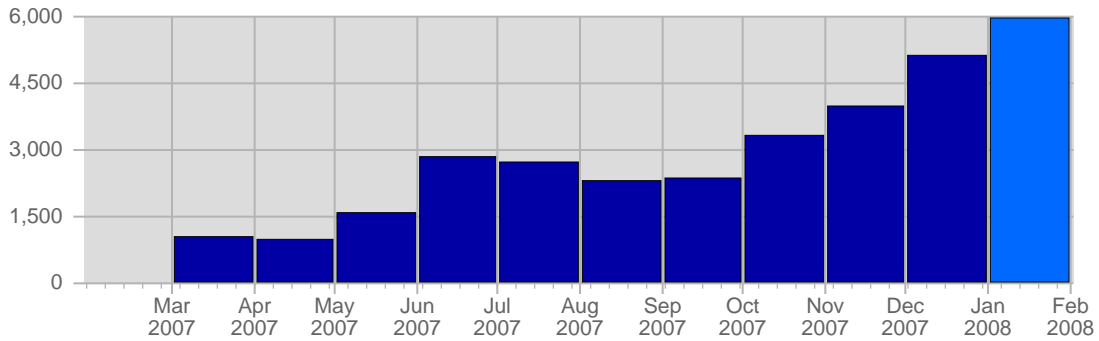

Traffic and Activity > Visits

Report Description

Report Description: Visits during the month of January 2008
 Report Range: Month of January 2008
 Report Scope: Historical Data

Historic Breakdown

Breakdown

Date	Total Visits	Average Visits Historically	Change	Percent of Total Visits
Tue Jan 1st, 2008	165	68,22	+165 ▲	2,76%
Wed Jan 2nd, 2008	246	67,38	+246 ▲	4,12%
Thu Jan 3rd, 2008	286	78,43	+286 ▲	4,79%
Fri Jan 4th, 2008	329	71,08	+329 ▲	5,51%
Sat Jan 5th, 2008	536	67,59	+536 ▲	8,98%
Sun Jan 6th, 2008	489	71,54	+293 ▲	8,19%
Mon Jan 7th, 2008	244	69,56	+101 ▲	4,09%
Tue Jan 8th, 2008	171	68,22	+6 ▲	2,86%
Wed Jan 9th, 2008	174	67,38	-72 ▼	2,92%
Thu Jan 10th, 2008	213	78,43	-73 ▼	3,57%
Fri Jan 11th, 2008	145	71,08	-184 ▼	2,43%
Sat Jan 12th, 2008	154	67,59	-382 ▼	2,58%
Sun Jan 13th, 2008	187	71,54	-302 ▼	3,13%
Mon Jan 14th, 2008	186	69,56	-58 ▼	3,12%
Tue Jan 15th, 2008	145	68,22	-26 ▼	2,43%
Wed Jan 16th, 2008	160	67,38	-14 ▼	2,68%
Thu Jan 17th, 2008	121	78,43	-92 ▼	2,03%
Fri Jan 18th, 2008	145	71,08	0 ▬	2,43%
Sat Jan 19th, 2008	139	67,59	-15 ▼	2,33%
Sun Jan 20th, 2008	156	71,54	-31 ▼	2,61%
Mon Jan 21st, 2008	145	69,56	-41 ▼	2,43%
Tue Jan 22nd, 2008	140	68,22	-5 ▼	2,35%
Wed Jan 23rd, 2008	152	67,38	-8 ▼	2,55%
Thu Jan 24th, 2008	117	78,43	-4 ▼	1,96%
Fri Jan 25th, 2008	164	71,08	+19 ▲	2,75%
Sat Jan 26th, 2008	137	67,59	-2 ▼	2,30%
Sun Jan 27th, 2008	161	71,54	+5 ▲	2,70%
Mon Jan 28th, 2008	126	69,56	-19 ▼	2,11%
Tue Jan 29th, 2008	126	68,22	-14 ▼	2,11%
Wed Jan 30th, 2008	146	67,38	-6 ▼	2,45%
Thu Jan 31st, 2008	165	78,43	+48 ▲	2,76%
	5,970	2,114		