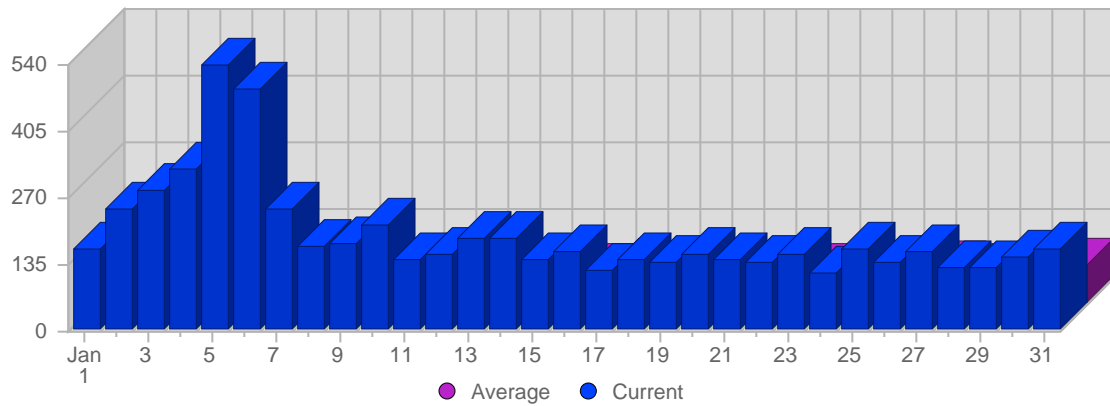

Traffic and Activity > Visits

Report Description

Report Description: Visits during the month of January 2008
 Report Range: Month of January 2008
 Report Scope: Historical Data

Historic Breakdown

Breakdown

Date	Total Visits	Average Visits Historically	Change	Percent of Total Visits
Tue Jan 1st, 2008	165	68,22	+165 ▲	2,76%
Wed Jan 2nd, 2008	246	67,38	+246 ▲	4,12%
Thu Jan 3rd, 2008	286	78,43	+286 ▲	4,79%
Fri Jan 4th, 2008	329	71,08	+329 ▲	5,51%
Sat Jan 5th, 2008	536	67,59	+536 ▲	8,98%
Sun Jan 6th, 2008	489	71,54	+293 ▲	8,19%
Mon Jan 7th, 2008	244	69,56	+101 ▲	4,09%
Tue Jan 8th, 2008	171	68,22	+6 ▲	2,86%
Wed Jan 9th, 2008	174	67,38	-72 ▼	2,92%
Thu Jan 10th, 2008	213	78,43	-73 ▼	3,57%
Fri Jan 11th, 2008	145	71,08	-184 ▼	2,43%
Sat Jan 12th, 2008	154	67,59	-382 ▼	2,58%
Sun Jan 13th, 2008	187	71,54	-302 ▼	3,13%
Mon Jan 14th, 2008	186	69,56	-58 ▼	3,12%
Tue Jan 15th, 2008	145	68,22	-26 ▼	2,43%
Wed Jan 16th, 2008	160	67,38	-14 ▼	2,68%
Thu Jan 17th, 2008	121	78,43	-92 ▼	2,03%
Fri Jan 18th, 2008	145	71,08	0 ▬	2,43%
Sat Jan 19th, 2008	139	67,59	-15 ▼	2,33%
Sun Jan 20th, 2008	156	71,54	-31 ▼	2,61%
Mon Jan 21st, 2008	145	69,56	-41 ▼	2,43%
Tue Jan 22nd, 2008	140	68,22	-5 ▼	2,35%
Wed Jan 23rd, 2008	152	67,38	-8 ▼	2,55%
Thu Jan 24th, 2008	117	78,43	-4 ▼	1,96%
Fri Jan 25th, 2008	164	71,08	+19 ▲	2,75%
Sat Jan 26th, 2008	137	67,59	-2 ▼	2,30%
Sun Jan 27th, 2008	161	71,54	+5 ▲	2,70%
Mon Jan 28th, 2008	126	69,56	-19 ▼	2,11%
Tue Jan 29th, 2008	126	68,22	-14 ▼	2,11%
Wed Jan 30th, 2008	146	67,38	-6 ▼	2,45%
Thu Jan 31st, 2008	165	78,43	+48 ▲	2,76%
	5,970	2,114		