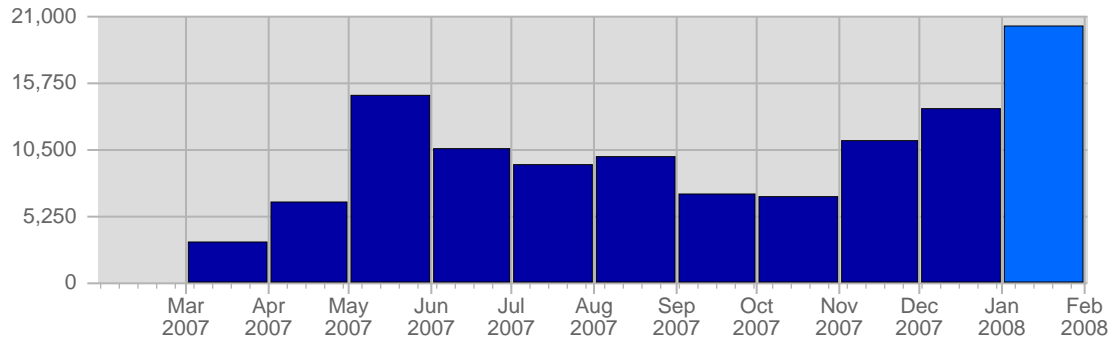

Traffic and Activity > Page Views

Report Description

Report Description: Page Views during the month of January 2008
 Report Range: Month of January 2008
 Report Scope: Historical Data

Historic Breakdown

Breakdown

Date	Total Page Views	Average Page Views Historically	Change	Percent of Total Page Views
Tue Jan 1st, 2008	303	251,70	+303 ▲	1,50%
Wed Jan 2nd, 2008	419	247,75	+419 ▲	2,07%
Thu Jan 3rd, 2008	402	227,92	+402 ▲	1,99%
Fri Jan 4th, 2008	675	225,21	+675 ▲	3,34%
Sat Jan 5th, 2008	818	225,78	+818 ▲	4,04%
Sun Jan 6th, 2008	662	243,68	+330 ▲	3,27%
Mon Jan 7th, 2008	366	238,06	+68 ▲	1,81%
Tue Jan 8th, 2008	395	251,70	+92 ▲	1,95%
Wed Jan 9th, 2008	491	247,75	+72 ▲	2,43%
Thu Jan 10th, 2008	336	227,92	-66 ▼	1,66%
Fri Jan 11th, 2008	333	225,21	-342 ▼	1,65%
Sat Jan 12th, 2008	427	225,78	-391 ▼	2,11%
Sun Jan 13th, 2008	566	243,68	-96 ▼	2,80%
Mon Jan 14th, 2008	402	238,06	+36 ▲	1,99%
Tue Jan 15th, 2008	541	251,70	+146 ▲	2,68%
Wed Jan 16th, 2008	307	247,75	-184 ▼	1,52%
Thu Jan 17th, 2008	535	227,92	+199 ▲	2,65%
Fri Jan 18th, 2008	457	225,21	+124 ▲	2,26%
Sat Jan 19th, 2008	875	225,78	+448 ▲	4,33%
Sun Jan 20th, 2008	595	243,68	+29 ▲	2,94%
Mon Jan 21st, 2008	783	238,06	+381 ▲	3,87%
Tue Jan 22nd, 2008	959	251,70	+418 ▲	4,74%
Wed Jan 23rd, 2008	627	247,75	+320 ▲	3,10%
Thu Jan 24th, 2008	737	227,92	+202 ▲	3,64%
Fri Jan 25th, 2008	834	225,21	+377 ▲	4,12%
Sat Jan 26th, 2008	837	225,78	-38 ▼	4,14%
Sun Jan 27th, 2008	1,184	243,68	+589 ▲	5,85%
Mon Jan 28th, 2008	1,077	238,06	+294 ▲	5,32%
Tue Jan 29th, 2008	586	251,70	-373 ▼	2,90%
Wed Jan 30th, 2008	1,197	247,75	+570 ▲	5,92%
Thu Jan 31st, 2008	1,502	227,92	+765 ▲	7,43%
	20,228	6,586		