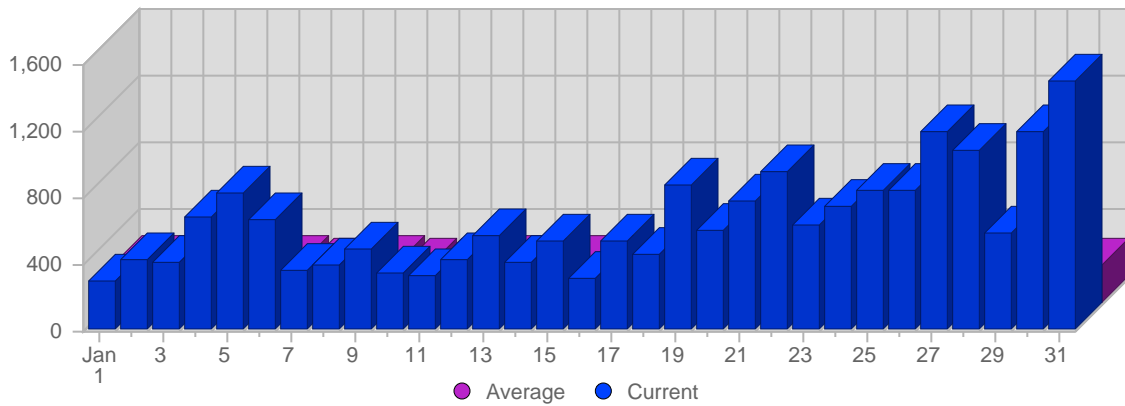

Traffic and Activity > Page Views

Report Description

Report Description: Page Views during the month of January 2008
 Report Range: Month of January 2008
 Report Scope: Historical Data

Historic Breakdown

Breakdown

Date	Total Page Views	Average Page Views Historically	Change	Percent of Total Page Views
Tue Jan 1st, 2008	303	251,70	+303 ▲	1,50%
Wed Jan 2nd, 2008	419	247,75	+419 ▲	2,07%
Thu Jan 3rd, 2008	402	227,92	+402 ▲	1,99%
Fri Jan 4th, 2008	675	225,21	+675 ▲	3,34%
Sat Jan 5th, 2008	818	225,78	+818 ▲	4,04%
Sun Jan 6th, 2008	662	243,68	+330 ▲	3,27%
Mon Jan 7th, 2008	366	238,06	+68 ▲	1,81%
Tue Jan 8th, 2008	395	251,70	+92 ▲	1,95%
Wed Jan 9th, 2008	491	247,75	+72 ▲	2,43%
Thu Jan 10th, 2008	336	227,92	-66 ▼	1,66%
Fri Jan 11th, 2008	333	225,21	-342 ▼	1,65%
Sat Jan 12th, 2008	427	225,78	-391 ▼	2,11%
Sun Jan 13th, 2008	566	243,68	-96 ▼	2,80%
Mon Jan 14th, 2008	402	238,06	+36 ▲	1,99%
Tue Jan 15th, 2008	541	251,70	+146 ▲	2,68%
Wed Jan 16th, 2008	307	247,75	-184 ▼	1,52%
Thu Jan 17th, 2008	535	227,92	+199 ▲	2,65%
Fri Jan 18th, 2008	457	225,21	+124 ▲	2,26%
Sat Jan 19th, 2008	875	225,78	+448 ▲	4,33%
Sun Jan 20th, 2008	595	243,68	+29 ▲	2,94%
Mon Jan 21st, 2008	783	238,06	+381 ▲	3,87%
Tue Jan 22nd, 2008	959	251,70	+418 ▲	4,74%
Wed Jan 23rd, 2008	627	247,75	+320 ▲	3,10%
Thu Jan 24th, 2008	737	227,92	+202 ▲	3,64%
Fri Jan 25th, 2008	834	225,21	+377 ▲	4,12%
Sat Jan 26th, 2008	837	225,78	-38 ▼	4,14%
Sun Jan 27th, 2008	1,184	243,68	+589 ▲	5,85%
Mon Jan 28th, 2008	1,077	238,06	+294 ▲	5,32%
Tue Jan 29th, 2008	586	251,70	-373 ▼	2,90%
Wed Jan 30th, 2008	1,197	247,75	+570 ▲	5,92%
Thu Jan 31st, 2008	1,502	227,92	+765 ▲	7,43%
	20,228	6,586		