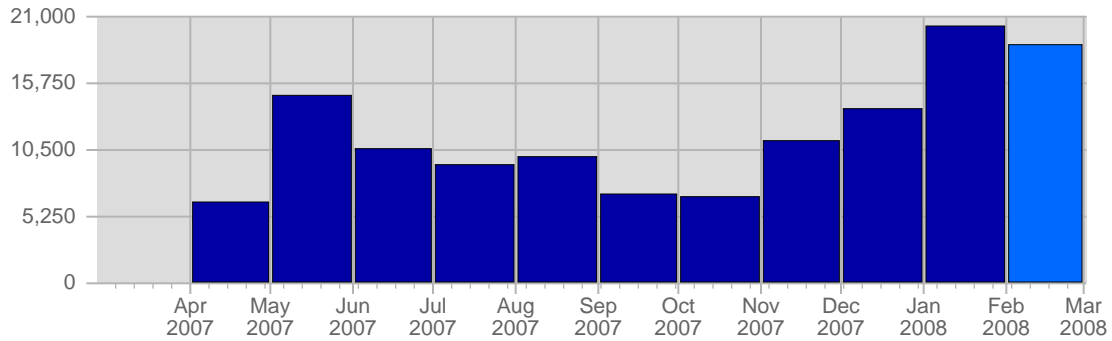

## Traffic and Activity > Page Views

### Report Description

Report Description: Page Views during the month of February 2008  
 Report Range: Month of February 2008  
 Report Scope: Historical Data

### Historic Breakdown

### Breakdown

Date	Total Page Views	Average Page Views Historically	Change	Percent of Total Page Views
Fri Feb 1st, 2008	775	262,28	+775 ▲	4,11%
Sat Feb 2nd, 2008	884	268,33	+884 ▲	4,69%
Sun Feb 3rd, 2008	851	291,39	-333 ▼	4,51%
Mon Feb 4th, 2008	708	286,33	-369 ▼	3,75%
Tue Feb 5th, 2008	842	292,28	+256 ▲	4,46%
Wed Feb 6th, 2008	543	278,29	-654 ▼	2,88%
Thu Feb 7th, 2008	884	276,48	-618 ▼	4,69%
Fri Feb 8th, 2008	797	262,28	+22 ▲	4,23%
Sat Feb 9th, 2008	590	268,33	-294 ▼	3,13%
Sun Feb 10th, 2008	499	291,39	-352 ▼	2,65%
Mon Feb 11th, 2008	703	286,33	-5 ▼	3,73%
Tue Feb 12th, 2008	768	292,28	-74 ▼	4,07%
Wed Feb 13th, 2008	497	278,29	-46 ▼	2,64%
Thu Feb 14th, 2008	461	276,48	-423 ▼	2,44%
Fri Feb 15th, 2008	722	262,28	-75 ▼	3,83%
Sat Feb 16th, 2008	377	268,33	-213 ▼	1,00%
Sun Feb 17th, 2008	1,059	291,39	+560 ▲	5,61%
Mon Feb 18th, 2008	1,086	286,33	+383 ▲	5,76%
Tue Feb 19th, 2008	614	292,28	-154 ▼	3,26%
Wed Feb 20th, 2008	423	278,29	-74 ▼	2,24%
Thu Feb 21st, 2008	599	276,48	+138 ▲	3,18%
Fri Feb 22nd, 2008	324	262,28	-398 ▼	1,72%
Sat Feb 23rd, 2008	728	268,33	+351 ▲	3,86%
Sun Feb 24th, 2008	356	291,39	-703 ▼	1,89%
Mon Feb 25th, 2008	575	286,33	-511 ▼	3,05%
Tue Feb 26th, 2008	703	292,28	+89 ▲	3,73%
Wed Feb 27th, 2008	250	278,29	-173 ▼	1,33%
Thu Feb 28th, 2008	845	276,48	+246 ▲	4,48%
Fri Feb 29th, 2008	401	262,28	+77 ▲	2,13%
	18,864	8,110		