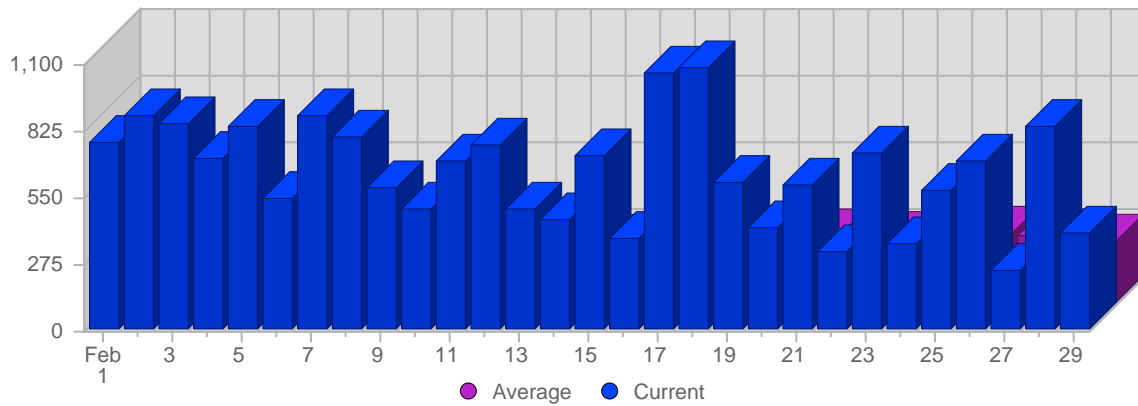

## Traffic and Activity > Page Views

### Report Description

Report Description: Page Views during the month of February 2008  
 Report Range: Month of February 2008  
 Report Scope: Historical Data

### Historic Breakdown

### Breakdown

Date	Total Page Views	Average Page Views Historically	Change	Percent of Total Page Views
Fri Feb 1st, 2008	775	262,28	+775 ▲	4,11%
Sat Feb 2nd, 2008	884	268,33	+884 ▲	4,69%
Sun Feb 3rd, 2008	851	291,39	-333 ▼	4,51%
Mon Feb 4th, 2008	708	286,33	-369 ▼	3,75%
Tue Feb 5th, 2008	842	292,28	+256 ▲	4,46%
Wed Feb 6th, 2008	543	278,29	-654 ▼	2,88%
Thu Feb 7th, 2008	884	276,48	-618 ▼	4,69%
Fri Feb 8th, 2008	797	262,28	+22 ▲	4,23%
Sat Feb 9th, 2008	590	268,33	-294 ▼	3,13%
Sun Feb 10th, 2008	499	291,39	-352 ▼	2,65%
Mon Feb 11th, 2008	703	286,33	-5 ▼	3,73%
Tue Feb 12th, 2008	768	292,28	-74 ▼	4,07%
Wed Feb 13th, 2008	497	278,29	-46 ▼	2,64%
Thu Feb 14th, 2008	461	276,48	-423 ▼	2,44%
Fri Feb 15th, 2008	722	262,28	-75 ▼	3,83%
Sat Feb 16th, 2008	377	268,33	-213 ▼	1,00%
Sun Feb 17th, 2008	1,059	291,39	+560 ▲	5,61%
Mon Feb 18th, 2008	1,086	286,33	+383 ▲	5,76%
Tue Feb 19th, 2008	614	292,28	-154 ▼	3,26%
Wed Feb 20th, 2008	423	278,29	-74 ▼	2,24%
Thu Feb 21st, 2008	599	276,48	+138 ▲	3,18%
Fri Feb 22nd, 2008	324	262,28	-398 ▼	1,72%
Sat Feb 23rd, 2008	728	268,33	+351 ▲	3,86%
Sun Feb 24th, 2008	356	291,39	-703 ▼	1,89%
Mon Feb 25th, 2008	575	286,33	-511 ▼	3,05%
Tue Feb 26th, 2008	703	292,28	+89 ▲	3,73%
Wed Feb 27th, 2008	250	278,29	-173 ▼	1,33%
Thu Feb 28th, 2008	845	276,48	+246 ▲	4,48%
Fri Feb 29th, 2008	401	262,28	+77 ▲	2,13%
	18,864	8,110		