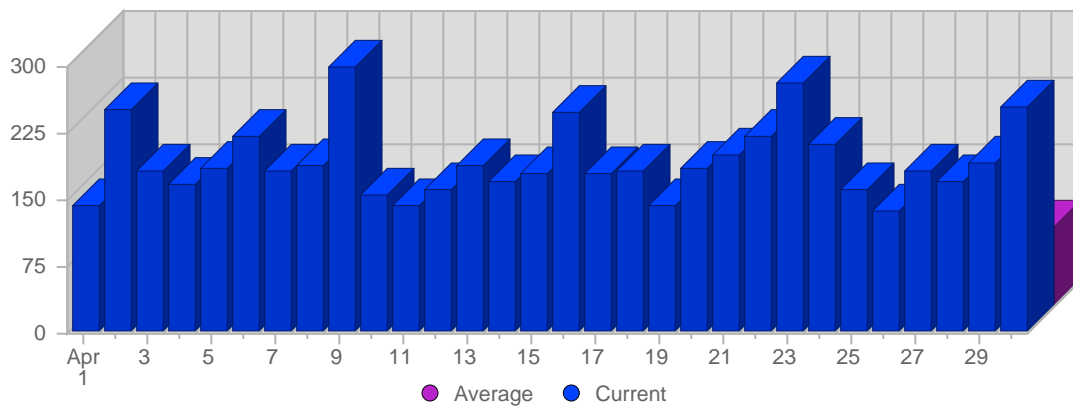

Traffic and Activity > Visits

Report Description

Report Description: Visits during the month of April 2008
Report Range: Month of April 2008
Report Scope: Historical Data

Historic Breakdown

Breakdown

Date	Total Visits	Average Visits Historically	Change	Percent of Total Visits
Tue Apr 1st, 2008	141	84,56	+141 ▲	2,46%
Wed Apr 2nd, 2008	251	87,69	+251 ▲	4,38%
Thu Apr 3rd, 2008	180	93,40	+180 ▲	3,14%
Fri Apr 4th, 2008	165	85,71	+165 ▲	2,88%
Sat Apr 5th, 2008	184	81,10	+184 ▲	3,21%
Sun Apr 6th, 2008	220	86,56	+68 ▲	3,84%
Mon Apr 7th, 2008	180	86,81	+34 ▲	3,14%
Tue Apr 8th, 2008	186	84,56	+45 ▲	3,25%
Wed Apr 9th, 2008	299	87,69	+48 ▲	5,22%
Thu Apr 10th, 2008	153	93,40	-27 ▼	2,67%
Fri Apr 11th, 2008	142	85,71	-23 ▼	2,48%
Sat Apr 12th, 2008	159	81,10	-25 ▼	2,78%
Sun Apr 13th, 2008	187	86,56	-33 ▼	3,27%
Mon Apr 14th, 2008	170	86,81	-10 ▼	2,97%
Tue Apr 15th, 2008	178	84,56	-8 ▼	3,11%
Wed Apr 16th, 2008	247	87,69	-52 ▼	4,31%
Thu Apr 17th, 2008	178	93,40	+25 ▲	3,11%
Fri Apr 18th, 2008	182	85,71	+40 ▲	3,18%
Sat Apr 19th, 2008	143	81,10	-16 ▼	2,50%
Sun Apr 20th, 2008	185	86,56	-2 ▼	3,23%
Mon Apr 21st, 2008	198	86,81	+28 ▲	3,46%
Tue Apr 22nd, 2008	221	84,56	+43 ▲	3,86%
Wed Apr 23rd, 2008	279	87,69	+32 ▲	4,87%
Thu Apr 24th, 2008	210	93,40	+32 ▲	3,67%
Fri Apr 25th, 2008	160	85,71	-22 ▼	2,79%
Sat Apr 26th, 2008	135	81,10	-8 ▼	2,36%
Sun Apr 27th, 2008	182	86,56	-3 ▼	3,18%
Mon Apr 28th, 2008	171	86,81	-27 ▼	2,99%
Tue Apr 29th, 2008	189	84,56	-32 ▼	3,30%
Wed Apr 30th, 2008	252	87,69	-27 ▼	4,40%
	5,727	2,114		