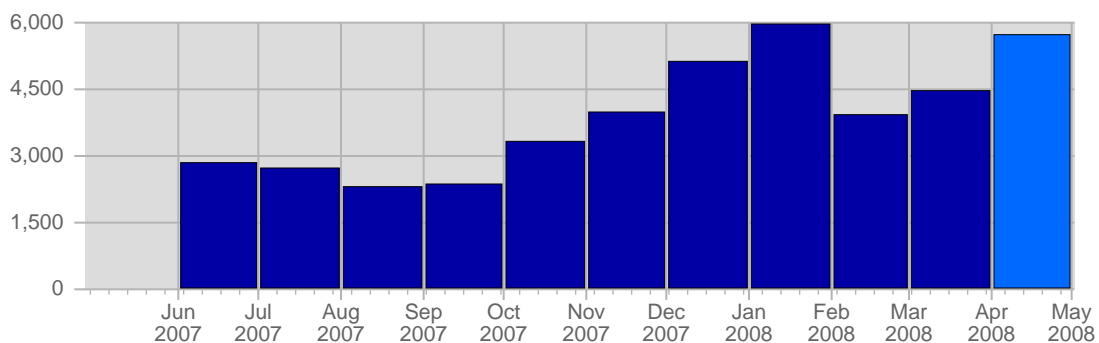

Traffic and Activity > Visits

Report Description

Report Description: Visits during the month of April 2008
Report Range: Month of April 2008
Report Scope: Historical Data

Historic Breakdown

Breakdown

Date	Total Visits	Average Visits Historically	Change	Percent of Total Visits
Tue Apr 1st, 2008	141	84,56	+141 ▲	2,46%
Wed Apr 2nd, 2008	251	87,69	+251 ▲	4,38%
Thu Apr 3rd, 2008	180	93,40	+180 ▲	3,14%
Fri Apr 4th, 2008	165	85,71	+165 ▲	2,88%
Sat Apr 5th, 2008	184	81,10	+184 ▲	3,21%
Sun Apr 6th, 2008	220	86,56	+68 ▲	3,84%
Mon Apr 7th, 2008	180	86,81	+34 ▲	3,14%
Tue Apr 8th, 2008	186	84,56	+45 ▲	3,25%
Wed Apr 9th, 2008	299	87,69	+48 ▲	5,22%
Thu Apr 10th, 2008	153	93,40	-27 ▼	2,67%
Fri Apr 11th, 2008	142	85,71	-23 ▼	2,48%
Sat Apr 12th, 2008	159	81,10	-25 ▼	2,78%
Sun Apr 13th, 2008	187	86,56	-33 ▼	3,27%
Mon Apr 14th, 2008	170	86,81	-10 ▼	2,97%
Tue Apr 15th, 2008	178	84,56	-8 ▼	3,11%
Wed Apr 16th, 2008	247	87,69	-52 ▼	4,31%
Thu Apr 17th, 2008	178	93,40	+25 ▲	3,11%
Fri Apr 18th, 2008	182	85,71	+40 ▲	3,18%
Sat Apr 19th, 2008	143	81,10	-16 ▼	2,50%
Sun Apr 20th, 2008	185	86,56	-2 ▼	3,23%
Mon Apr 21st, 2008	198	86,81	+28 ▲	3,46%
Tue Apr 22nd, 2008	221	84,56	+43 ▲	3,86%
Wed Apr 23rd, 2008	279	87,69	+32 ▲	4,87%
Thu Apr 24th, 2008	210	93,40	+32 ▲	3,67%
Fri Apr 25th, 2008	160	85,71	-22 ▼	2,79%
Sat Apr 26th, 2008	135	81,10	-8 ▼	2,36%
Sun Apr 27th, 2008	182	86,56	-3 ▼	3,18%
Mon Apr 28th, 2008	171	86,81	-27 ▼	2,99%
Tue Apr 29th, 2008	189	84,56	-32 ▼	3,30%
Wed Apr 30th, 2008	252	87,69	-27 ▼	4,40%
	5,727	2,114		