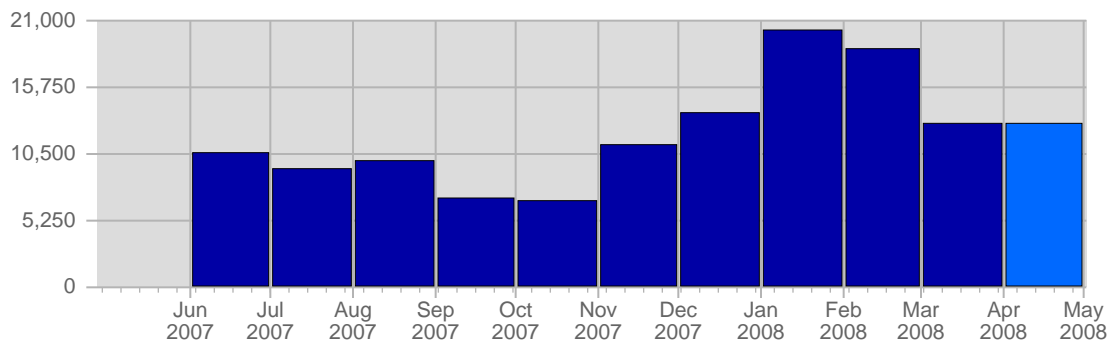

Traffic and Activity > Page Views

Report Description

Report Description: Page Views during the month of April 2008
Report Range: Month of April 2008
Report Scope: Historical Data

Historic Breakdown

Breakdown

Date	Total Page Views	Average Page Views Historically	Change	Percent of Total Page Views
Tue Apr 1st, 2008	266	311,42	+266 ▲	2,06%
Wed Apr 2nd, 2008	532	293,01	+532 ▲	4,11%
Thu Apr 3rd, 2008	369	300,23	+369 ▲	2,85%
Fri Apr 4th, 2008	458	285,77	+458 ▲	3,54%
Sat Apr 5th, 2008	439	289,82	+439 ▲	3,40%
Sun Apr 6th, 2008	550	301,87	-164 ▼	4,25%
Mon Apr 7th, 2008	751	300,87	+491 ▲	5,81%
Tue Apr 8th, 2008	425	311,42	+159 ▲	3,29%
Wed Apr 9th, 2008	434	293,01	-98 ▼	3,36%
Thu Apr 10th, 2008	555	300,23	+186 ▲	4,29%
Fri Apr 11th, 2008	636	285,77	+178 ▲	4,92%
Sat Apr 12th, 2008	316	289,82	-123 ▼	2,44%
Sun Apr 13th, 2008	279	301,87	-271 ▼	2,16%
Mon Apr 14th, 2008	366	300,87	-385 ▼	2,83%
Tue Apr 15th, 2008	818	311,42	+393 ▲	6,33%
Wed Apr 16th, 2008	546	293,01	+112 ▲	4,22%
Thu Apr 17th, 2008	369	300,23	-186 ▼	2,85%
Fri Apr 18th, 2008	361	285,77	-275 ▼	2,79%
Sat Apr 19th, 2008	245	289,82	-71 ▼	1,90%
Sun Apr 20th, 2008	504	301,87	+225 ▲	3,90%
Mon Apr 21st, 2008	420	300,87	+54 ▲	3,25%
Tue Apr 22nd, 2008	476	311,42	-342 ▼	3,68%
Wed Apr 23rd, 2008	383	293,01	-163 ▼	2,96%
Thu Apr 24th, 2008	371	300,23	+2 ▲	2,87%
Fri Apr 25th, 2008	445	285,77	+84 ▲	3,44%
Sat Apr 26th, 2008	275	289,82	+30 ▲	2,13%
Sun Apr 27th, 2008	408	301,87	-96 ▼	3,16%
Mon Apr 28th, 2008	291	300,87	-129 ▼	2,25%
Tue Apr 29th, 2008	208	311,42	-268 ▼	1,61%
Wed Apr 30th, 2008	436	293,01	+53 ▲	3,37%
	12,932	8,613		