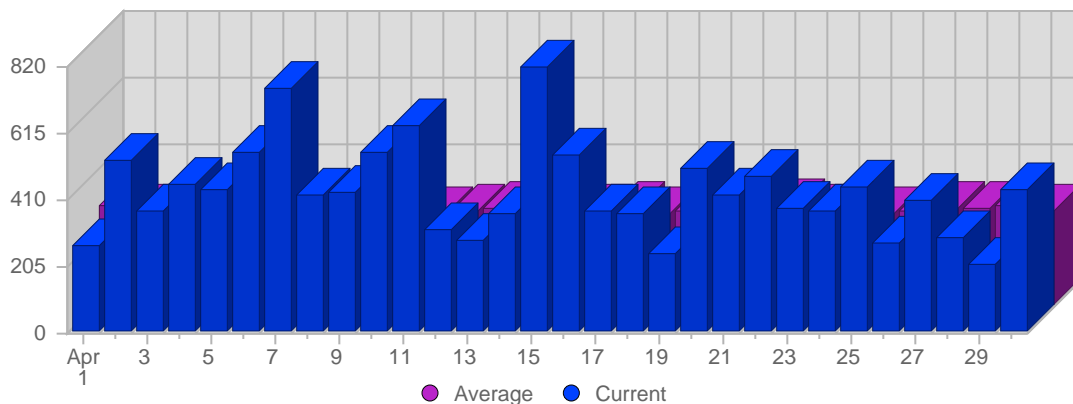

Traffic and Activity > Page Views

Report Description

Report Description: Page Views during the month of April 2008
Report Range: Month of April 2008
Report Scope: Historical Data

Historic Breakdown

Breakdown

Date	Total Page Views	Average Page Views Historically	Change	Percent of Total Page Views
Tue Apr 1st, 2008	266	311,42	+266 ▲	2,06%
Wed Apr 2nd, 2008	532	293,01	+532 ▲	4,11%
Thu Apr 3rd, 2008	369	300,23	+369 ▲	2,85%
Fri Apr 4th, 2008	458	285,77	+458 ▲	3,54%
Sat Apr 5th, 2008	439	289,82	+439 ▲	3,40%
Sun Apr 6th, 2008	550	301,87	-164 ▼	4,25%
Mon Apr 7th, 2008	751	300,87	+491 ▲	5,81%
Tue Apr 8th, 2008	425	311,42	+159 ▲	3,29%
Wed Apr 9th, 2008	434	293,01	-98 ▼	3,36%
Thu Apr 10th, 2008	555	300,23	+186 ▲	4,29%
Fri Apr 11th, 2008	636	285,77	+178 ▲	4,92%
Sat Apr 12th, 2008	316	289,82	-123 ▼	2,44%
Sun Apr 13th, 2008	279	301,87	-271 ▼	2,16%
Mon Apr 14th, 2008	366	300,87	-385 ▼	2,83%
Tue Apr 15th, 2008	818	311,42	+393 ▲	6,33%
Wed Apr 16th, 2008	546	293,01	+112 ▲	4,22%
Thu Apr 17th, 2008	369	300,23	-186 ▼	2,85%
Fri Apr 18th, 2008	361	285,77	-275 ▼	2,79%
Sat Apr 19th, 2008	245	289,82	-71 ▼	1,90%
Sun Apr 20th, 2008	504	301,87	+225 ▲	3,90%
Mon Apr 21st, 2008	420	300,87	+54 ▲	3,25%
Tue Apr 22nd, 2008	476	311,42	-342 ▼	3,68%
Wed Apr 23rd, 2008	383	293,01	-163 ▼	2,96%
Thu Apr 24th, 2008	371	300,23	+2 ▲	2,87%
Fri Apr 25th, 2008	445	285,77	+84 ▲	3,44%
Sat Apr 26th, 2008	275	289,82	+30 ▲	2,13%
Sun Apr 27th, 2008	408	301,87	-96 ▼	3,16%
Mon Apr 28th, 2008	291	300,87	-129 ▼	2,25%
Tue Apr 29th, 2008	208	311,42	-268 ▼	1,61%
Wed Apr 30th, 2008	436	293,01	+53 ▲	3,37%
	12,932	8,613		