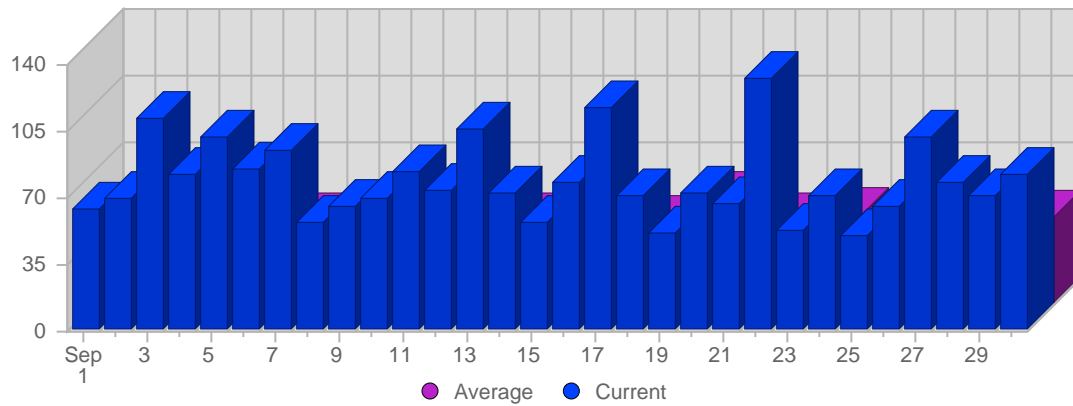

## Traffic and Activity > Visits

### Report Description

Report Description: Visits during the month of September 2007  
 Report Range: Month of September 2007  
 Report Scope: Historical Data

### Historic Breakdown

### Breakdown

Date	Total Visits	Average Visits Historically	Change	Percent of Total Visits
Sat Sep 1st, 2007	64	43,56	+64 ▲	2,73%
Sun Sep 2nd, 2007	69	45,96	+69 ▲	2,95%
Mon Sep 3rd, 2007	111	46,27	+111 ▲	4,74%
Tue Sep 4th, 2007	82	42,83	+82 ▲	3,50%
Wed Sep 5th, 2007	101	43,79	+101 ▲	4,31%
Thu Sep 6th, 2007	85	54,63	+85 ▲	3,63%
Fri Sep 7th, 2007	94	44,77	+94 ▲	4,01%
Sat Sep 8th, 2007	57	43,56	-7 ▼	2,43%
Sun Sep 9th, 2007	65	45,96	-4 ▼	2,77%
Mon Sep 10th, 2007	69	46,27	-42 ▼	2,95%
Tue Sep 11th, 2007	83	42,83	+1 ▲	3,54%
Wed Sep 12th, 2007	73	43,79	-28 ▼	3,12%
Thu Sep 13th, 2007	105	54,63	+20 ▲	4,48%
Fri Sep 14th, 2007	72	44,77	-22 ▼	3,07%
Sat Sep 15th, 2007	57	43,56	0 ▬	2,43%
Sun Sep 16th, 2007	77	45,96	+12 ▲	3,29%
Mon Sep 17th, 2007	117	46,27	+48 ▲	4,99%
Tue Sep 18th, 2007	71	42,83	-12 ▼	3,03%
Wed Sep 19th, 2007	51	43,79	-22 ▼	2,18%
Thu Sep 20th, 2007	72	54,63	-33 ▼	3,07%
Fri Sep 21st, 2007	67	44,77	-5 ▼	2,86%
Sat Sep 22nd, 2007	132	43,56	+75 ▲	5,63%
Sun Sep 23rd, 2007	53	45,96	-24 ▼	2,26%
Mon Sep 24th, 2007	70	46,27	-47 ▼	2,99%
Tue Sep 25th, 2007	49	42,83	-22 ▼	2,09%
Wed Sep 26th, 2007	65	43,79	+14 ▲	2,77%
Thu Sep 27th, 2007	101	54,63	+29 ▲	4,31%
Fri Sep 28th, 2007	78	44,77	+11 ▲	3,33%
Sat Sep 29th, 2007	71	43,56	-61 ▼	3,03%
Sun Sep 30th, 2007	82	45,96	+29 ▲	3,50%
	2,343	65		