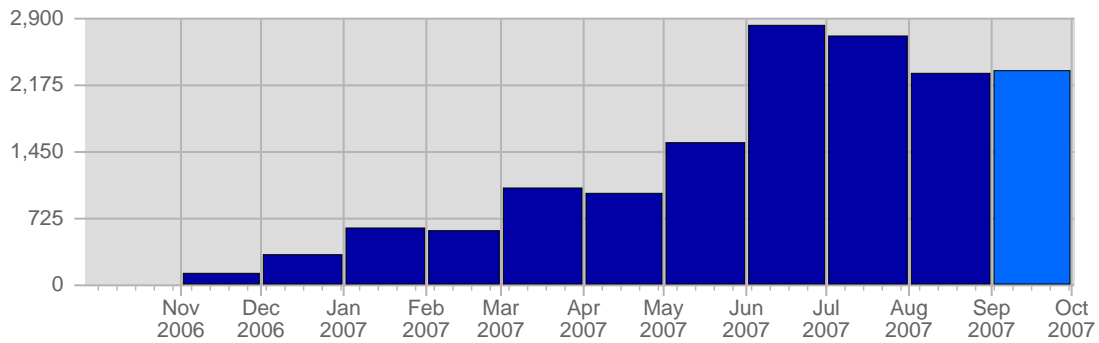

## Traffic and Activity > Visits

### Report Description

Report Description: Visits during the month of September 2007  
 Report Range: Month of September 2007  
 Report Scope: Historical Data

### Breakdown

Date	Total Visits	Average Visits Historically	Change	Percent of Total Visits
Sat Sep 1st, 2007	64	43,56	+64 ▲	2,73%
Sun Sep 2nd, 2007	69	45,96	+69 ▲	2,95%
Mon Sep 3rd, 2007	111	46,27	+111 ▲	4,74%
Tue Sep 4th, 2007	82	42,83	+82 ▲	3,50%
Wed Sep 5th, 2007	101	43,79	+101 ▲	4,31%
Thu Sep 6th, 2007	85	54,63	+85 ▲	3,63%
Fri Sep 7th, 2007	94	44,77	+94 ▲	4,01%
Sat Sep 8th, 2007	57	43,56	-7 ▼	2,43%
Sun Sep 9th, 2007	65	45,96	-4 ▼	2,77%
Mon Sep 10th, 2007	69	46,27	-42 ▼	2,95%
Tue Sep 11th, 2007	83	42,83	+1 ▲	3,54%
Wed Sep 12th, 2007	73	43,79	-28 ▼	3,12%
Thu Sep 13th, 2007	105	54,63	+20 ▲	4,48%
Fri Sep 14th, 2007	72	44,77	-22 ▼	3,07%
Sat Sep 15th, 2007	57	43,56	0 ▬	2,43%
Sun Sep 16th, 2007	77	45,96	+12 ▲	3,29%
Mon Sep 17th, 2007	117	46,27	+48 ▲	4,99%
Tue Sep 18th, 2007	71	42,83	-12 ▼	3,03%
Wed Sep 19th, 2007	51	43,79	-22 ▼	2,18%
Thu Sep 20th, 2007	72	54,63	-33 ▼	3,07%
Fri Sep 21st, 2007	67	44,77	-5 ▼	2,86%
Sat Sep 22nd, 2007	132	43,56	+75 ▲	5,63%
Sun Sep 23rd, 2007	53	45,96	-24 ▼	2,26%
Mon Sep 24th, 2007	70	46,27	-47 ▼	2,99%
Tue Sep 25th, 2007	49	42,83	-22 ▼	2,09%
Wed Sep 26th, 2007	65	43,79	+14 ▲	2,77%
Thu Sep 27th, 2007	101	54,63	+29 ▲	4,31%
Fri Sep 28th, 2007	78	44,77	+11 ▲	3,33%
Sat Sep 29th, 2007	71	43,56	-61 ▼	3,03%
Sun Sep 30th, 2007	82	45,96	+29 ▲	3,50%
	2,343	65		