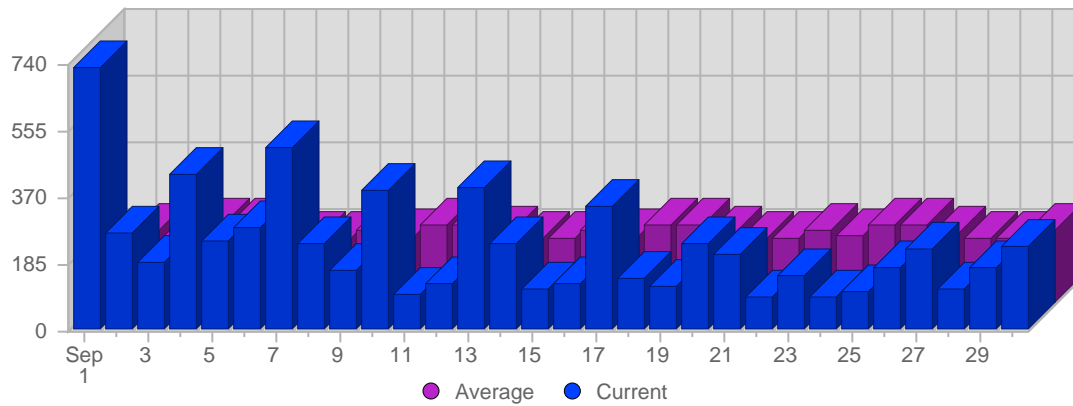

Traffic and Activity > Page Views

Report Description

Report Description: Page Views during the month of September 2007
 Report Range: Month of September 2007
 Report Scope: Historical Data

Historic Breakdown

Breakdown

Date	Total Page Views	Average Page Views Historically	Change	Percent of Total Page Views
Sat Sep 1st, 2007	729	182,56	+729 ▲	10,46%
Sun Sep 2nd, 2007	268	205,46	+268 ▲	3,85%
Mon Sep 3rd, 2007	185	191,73	+185 ▲	2,66%
Tue Sep 4th, 2007	431	216,98	+431 ▲	6,19%
Wed Sep 5th, 2007	246	218,69	+246 ▲	3,53%
Thu Sep 6th, 2007	285	197,40	+285 ▲	4,09%
Fri Sep 7th, 2007	504	182,73	+504 ▲	7,23%
Sat Sep 8th, 2007	240	182,56	-489 ▼	3,45%
Sun Sep 9th, 2007	164	205,46	-104 ▼	2,35%
Mon Sep 10th, 2007	385	191,73	+200 ▲	5,53%
Tue Sep 11th, 2007	101	216,98	-330 ▼	1,45%
Wed Sep 12th, 2007	128	218,69	-118 ▼	1,84%
Thu Sep 13th, 2007	397	197,40	+112 ▲	5,70%
Fri Sep 14th, 2007	244	182,73	-260 ▼	3,50%
Sat Sep 15th, 2007	114	182,56	-126 ▼	1,64%
Sun Sep 16th, 2007	128	205,46	-36 ▼	1,84%
Mon Sep 17th, 2007	343	191,73	-42 ▼	4,92%
Tue Sep 18th, 2007	141	216,98	+40 ▲	2,02%
Wed Sep 19th, 2007	119	218,69	-9 ▼	1,71%
Thu Sep 20th, 2007	241	197,40	-156 ▼	3,46%
Fri Sep 21st, 2007	214	182,73	-30 ▼	3,07%
Sat Sep 22nd, 2007	95	182,56	-19 ▼	1,36%
Sun Sep 23rd, 2007	148	205,46	+20 ▲	2,12%
Mon Sep 24th, 2007	93	191,73	-250 ▼	1,34%
Tue Sep 25th, 2007	104	216,98	-37 ▼	1,49%
Wed Sep 26th, 2007	172	218,69	+53 ▲	2,47%
Thu Sep 27th, 2007	225	197,40	-16 ▼	3,23%
Fri Sep 28th, 2007	116	182,73	-98 ▼	1,67%
Sat Sep 29th, 2007	173	182,56	+78 ▲	2,48%
Sun Sep 30th, 2007	234	205,46	+86 ▲	3,36%
	6,967	5,587		