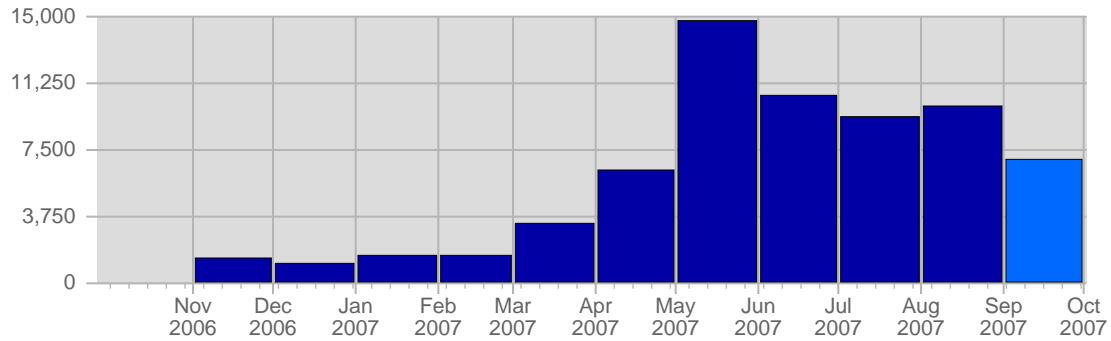

Traffic and Activity > Page Views

Report Description

Report Description: Page Views during the month of September 2007
 Report Range: Month of September 2007
 Report Scope: Historical Data

Historic Breakdown

Breakdown

Date	Total Page Views	Average Page Views Historically	Change	Percent of Total Page Views
Sat Sep 1st, 2007	729	182,56	+729 ▲	10,46%
Sun Sep 2nd, 2007	268	205,46	+268 ▲	3,85%
Mon Sep 3rd, 2007	185	191,73	+185 ▲	2,66%
Tue Sep 4th, 2007	431	216,98	+431 ▲	6,19%
Wed Sep 5th, 2007	246	218,69	+246 ▲	3,53%
Thu Sep 6th, 2007	285	197,40	+285 ▲	4,09%
Fri Sep 7th, 2007	504	182,73	+504 ▲	7,23%
Sat Sep 8th, 2007	240	182,56	-489 ▼	3,45%
Sun Sep 9th, 2007	164	205,46	-104 ▼	2,35%
Mon Sep 10th, 2007	385	191,73	+200 ▲	5,53%
Tue Sep 11th, 2007	101	216,98	-330 ▼	1,45%
Wed Sep 12th, 2007	128	218,69	-118 ▼	1,84%
Thu Sep 13th, 2007	397	197,40	+112 ▲	5,70%
Fri Sep 14th, 2007	244	182,73	-260 ▼	3,50%
Sat Sep 15th, 2007	114	182,56	-126 ▼	1,64%
Sun Sep 16th, 2007	128	205,46	-36 ▼	1,84%
Mon Sep 17th, 2007	343	191,73	-42 ▼	4,92%
Tue Sep 18th, 2007	141	216,98	+40 ▲	2,02%
Wed Sep 19th, 2007	119	218,69	-9 ▼	1,71%
Thu Sep 20th, 2007	241	197,40	-156 ▼	3,46%
Fri Sep 21st, 2007	214	182,73	-30 ▼	3,07%
Sat Sep 22nd, 2007	95	182,56	-19 ▼	1,36%
Sun Sep 23rd, 2007	148	205,46	+20 ▲	2,12%
Mon Sep 24th, 2007	93	191,73	-250 ▼	1,34%
Tue Sep 25th, 2007	104	216,98	-37 ▼	1,49%
Wed Sep 26th, 2007	172	218,69	+53 ▲	2,47%
Thu Sep 27th, 2007	225	197,40	-16 ▼	3,23%
Fri Sep 28th, 2007	116	182,73	-98 ▼	1,67%
Sat Sep 29th, 2007	173	182,56	+78 ▲	2,48%
Sun Sep 30th, 2007	234	205,46	+86 ▲	3,36%
	6,967	5,587		