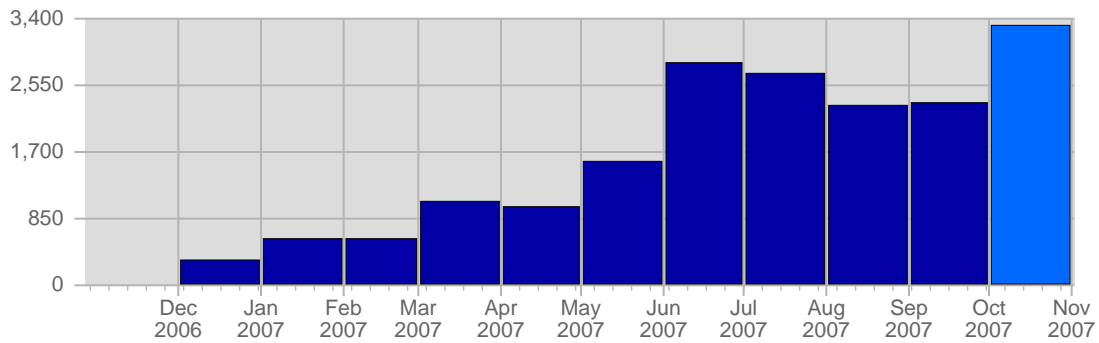

## Traffic and Activity > Visits

### Report Description

Report Description: Visits during the month of October 2007  
 Report Range: Month of October 2007  
 Report Scope: Historical Data

### Breakdown

Date	Total Visits	Average Visits Historically	Change	Percent of Total Visits
Mon Oct 1st, 2007	107	51,31	+107 ▲	3,23%
Tue Oct 2nd, 2007	91	47,44	+91 ▲	2,75%
Wed Oct 3rd, 2007	76	48,17	+76 ▲	2,30%
Thu Oct 4th, 2007	86	59,12	+86 ▲	2,60%
Fri Oct 5th, 2007	98	49,65	+98 ▲	2,96%
Sat Oct 6th, 2007	87	47,64	+87 ▲	2,63%
Sun Oct 7th, 2007	78	50,15	-4 ▼	2,36%
Mon Oct 8th, 2007	105	51,31	-2 ▼	3,17%
Tue Oct 9th, 2007	87	47,44	-4 ▼	2,63%
Wed Oct 10th, 2007	88	48,17	+12 ▲	2,66%
Thu Oct 11th, 2007	105	59,12	+19 ▲	3,17%
Fri Oct 12th, 2007	99	49,65	+1 ▲	2,99%
Sat Oct 13th, 2007	118	47,64	+31 ▲	3,56%
Sun Oct 14th, 2007	169	50,15	+91 ▲	5,10%
Mon Oct 15th, 2007	141	51,31	+36 ▲	4,26%
Tue Oct 16th, 2007	115	47,44	+28 ▲	3,47%
Wed Oct 17th, 2007	92	48,17	+4 ▲	2,78%
Thu Oct 18th, 2007	150	59,12	+45 ▲	4,53%
Fri Oct 19th, 2007	107	49,65	+8 ▲	3,23%
Sat Oct 20th, 2007	76	47,64	-42 ▼	2,30%
Sun Oct 21st, 2007	73	50,15	-96 ▼	2,20%
Mon Oct 22nd, 2007	94	51,31	-47 ▼	2,84%
Tue Oct 23rd, 2007	118	47,44	+3 ▲	3,56%
Wed Oct 24th, 2007	147	48,17	+55 ▲	4,44%
Thu Oct 25th, 2007	111	59,12	-39 ▼	3,35%
Fri Oct 26th, 2007	129	49,65	+22 ▲	3,90%
Sat Oct 27th, 2007	105	47,64	+29 ▲	3,17%
Sun Oct 28th, 2007	105	50,15	+32 ▲	3,17%
Mon Oct 29th, 2007	128	51,31	+34 ▲	3,87%
Tue Oct 30th, 2007	126	47,44	+8 ▲	3,80%
Wed Oct 31st, 2007	101	48,17	-46 ▼	3,05%
	3,312	65		