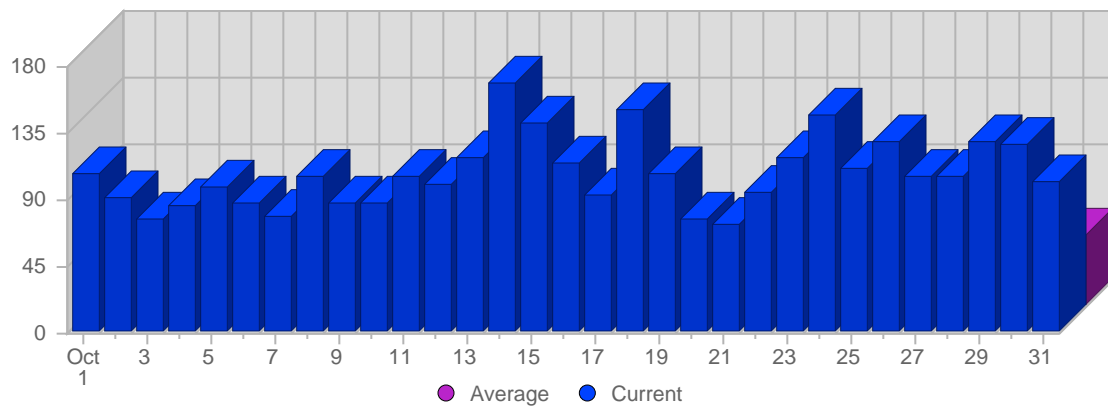

## Traffic and Activity > Visits

### Report Description

Report Description: Visits during the month of October 2007  
 Report Range: Month of October 2007  
 Report Scope: Historical Data

### Historic Breakdown

### Breakdown

Date	Total Visits	Average Visits Historically	Change	Percent of Total Visits
Mon Oct 1st, 2007	107	51,31	+107 ▲	3,23%
Tue Oct 2nd, 2007	91	47,44	+91 ▲	2,75%
Wed Oct 3rd, 2007	76	48,17	+76 ▲	2,30%
Thu Oct 4th, 2007	86	59,12	+86 ▲	2,60%
Fri Oct 5th, 2007	98	49,65	+98 ▲	2,96%
Sat Oct 6th, 2007	87	47,64	+87 ▲	2,63%
Sun Oct 7th, 2007	78	50,15	-4 ▼	2,36%
Mon Oct 8th, 2007	105	51,31	-2 ▼	3,17%
Tue Oct 9th, 2007	87	47,44	-4 ▼	2,63%
Wed Oct 10th, 2007	88	48,17	+12 ▲	2,66%
Thu Oct 11th, 2007	105	59,12	+19 ▲	3,17%
Fri Oct 12th, 2007	99	49,65	+1 ▲	2,99%
Sat Oct 13th, 2007	118	47,64	+31 ▲	3,56%
Sun Oct 14th, 2007	169	50,15	+91 ▲	5,10%
Mon Oct 15th, 2007	141	51,31	+36 ▲	4,26%
Tue Oct 16th, 2007	115	47,44	+28 ▲	3,47%
Wed Oct 17th, 2007	92	48,17	+4 ▲	2,78%
Thu Oct 18th, 2007	150	59,12	+45 ▲	4,53%
Fri Oct 19th, 2007	107	49,65	+8 ▲	3,23%
Sat Oct 20th, 2007	76	47,64	-42 ▼	2,30%
Sun Oct 21st, 2007	73	50,15	-96 ▼	2,20%
Mon Oct 22nd, 2007	94	51,31	-47 ▼	2,84%
Tue Oct 23rd, 2007	118	47,44	+3 ▲	3,56%
Wed Oct 24th, 2007	147	48,17	+55 ▲	4,44%
Thu Oct 25th, 2007	111	59,12	-39 ▼	3,35%
Fri Oct 26th, 2007	129	49,65	+22 ▲	3,90%
Sat Oct 27th, 2007	105	47,64	+29 ▲	3,17%
Sun Oct 28th, 2007	105	50,15	+32 ▲	3,17%
Mon Oct 29th, 2007	128	51,31	+34 ▲	3,87%
Tue Oct 30th, 2007	126	47,44	+8 ▲	3,80%
Wed Oct 31st, 2007	101	48,17	-46 ▼	3,05%
	3,312	65		