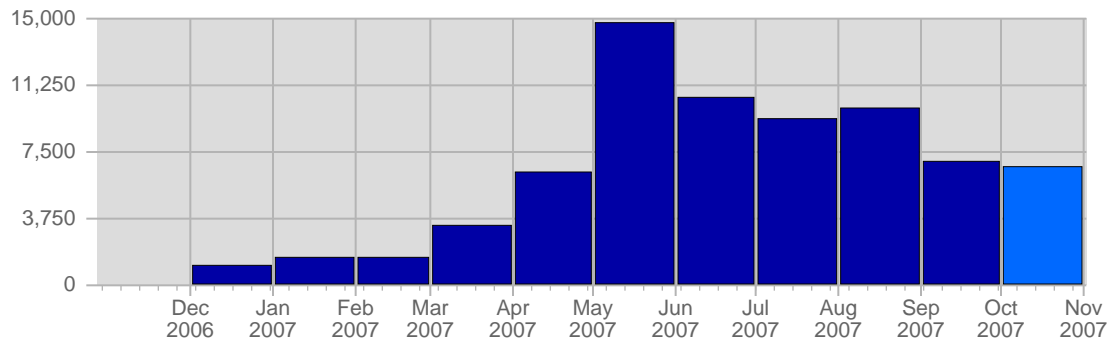

Traffic and Activity > Page Views

Report Description

Report Description: Page Views during the month of October 2007
 Report Range: Month of October 2007
 Report Scope: Historical Data

Historic Breakdown

Breakdown

Date	Total Page Views	Average Page Views Historically	Change	Percent of Total Page Views
Mon Oct 1st, 2007	368	197,29	+368 ▲	5,46%
Tue Oct 2nd, 2007	189	218,92	+189 ▲	2,80%
Wed Oct 3rd, 2007	126	222,08	+126 ▲	1,87%
Thu Oct 4th, 2007	178	197,29	+178 ▲	2,64%
Fri Oct 5th, 2007	113	180,33	+113 ▲	1,68%
Sat Oct 6th, 2007	173	178,44	+173 ▲	2,57%
Sun Oct 7th, 2007	118	203,00	-116 ▼	1,75%
Mon Oct 8th, 2007	165	197,29	-203 ▼	2,45%
Tue Oct 9th, 2007	309	218,92	+120 ▲	4,58%
Wed Oct 10th, 2007	305	222,08	+179 ▲	4,52%
Thu Oct 11th, 2007	167	197,29	-11 ▼	2,48%
Fri Oct 12th, 2007	142	180,33	+29 ▲	2,11%
Sat Oct 13th, 2007	118	178,44	-55 ▼	1,75%
Sun Oct 14th, 2007	239	203,00	+121 ▲	3,54%
Mon Oct 15th, 2007	343	197,29	+178 ▲	5,09%
Tue Oct 16th, 2007	146	218,92	-163 ▼	2,17%
Wed Oct 17th, 2007	221	222,08	-84 ▼	3,28%
Thu Oct 18th, 2007	178	197,29	+11 ▲	2,64%
Fri Oct 19th, 2007	163	180,33	+21 ▲	2,42%
Sat Oct 20th, 2007	100	178,44	-18 ▼	1,48%
Sun Oct 21st, 2007	103	203,00	-136 ▼	1,53%
Mon Oct 22nd, 2007	180	197,29	-163 ▼	2,67%
Tue Oct 23rd, 2007	325	218,92	+179 ▲	4,82%
Wed Oct 24th, 2007	399	222,08	+178 ▲	5,92%
Thu Oct 25th, 2007	261	197,29	+83 ▲	3,87%
Fri Oct 26th, 2007	188	180,33	+25 ▲	2,79%
Sat Oct 27th, 2007	125	178,44	+25 ▲	1,85%
Sun Oct 28th, 2007	360	203,00	+257 ▲	5,34%
Mon Oct 29th, 2007	428	197,29	+248 ▲	6,35%
Tue Oct 30th, 2007	274	218,92	-51 ▼	4,06%
Wed Oct 31st, 2007	241	222,08	-158 ▼	3,57%
	6,745	5,676		