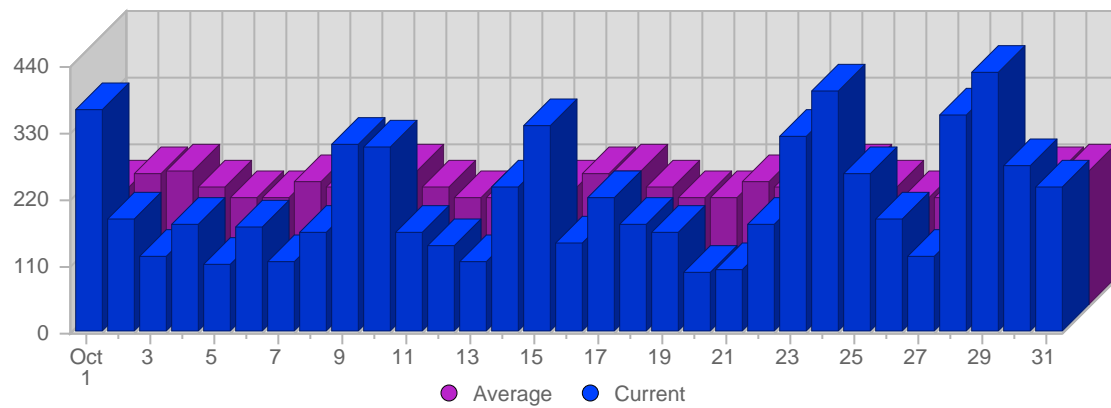

Traffic and Activity > Page Views

Report Description

Report Description: Page Views during the month of October 2007
 Report Range: Month of October 2007
 Report Scope: Historical Data

Historic Breakdown

Breakdown

Date	Total Page Views	Average Page Views Historically	Change	Percent of Total Page Views
Mon Oct 1st, 2007	368	197,29	+368 ▲	5,46%
Tue Oct 2nd, 2007	189	218,92	+189 ▲	2,80%
Wed Oct 3rd, 2007	126	222,08	+126 ▲	1,87%
Thu Oct 4th, 2007	178	197,29	+178 ▲	2,64%
Fri Oct 5th, 2007	113	180,33	+113 ▲	1,68%
Sat Oct 6th, 2007	173	178,44	+173 ▲	2,57%
Sun Oct 7th, 2007	118	203,00	-116 ▼	1,75%
Mon Oct 8th, 2007	165	197,29	-203 ▼	2,45%
Tue Oct 9th, 2007	309	218,92	+120 ▲	4,58%
Wed Oct 10th, 2007	305	222,08	+179 ▲	4,52%
Thu Oct 11th, 2007	167	197,29	-11 ▼	2,48%
Fri Oct 12th, 2007	142	180,33	+29 ▲	2,11%
Sat Oct 13th, 2007	118	178,44	-55 ▼	1,75%
Sun Oct 14th, 2007	239	203,00	+121 ▲	3,54%
Mon Oct 15th, 2007	343	197,29	+178 ▲	5,09%
Tue Oct 16th, 2007	146	218,92	-163 ▼	2,17%
Wed Oct 17th, 2007	221	222,08	-84 ▼	3,28%
Thu Oct 18th, 2007	178	197,29	+11 ▲	2,64%
Fri Oct 19th, 2007	163	180,33	+21 ▲	2,42%
Sat Oct 20th, 2007	100	178,44	-18 ▼	1,48%
Sun Oct 21st, 2007	103	203,00	-136 ▼	1,53%
Mon Oct 22nd, 2007	180	197,29	-163 ▼	2,67%
Tue Oct 23rd, 2007	325	218,92	+179 ▲	4,82%
Wed Oct 24th, 2007	399	222,08	+178 ▲	5,92%
Thu Oct 25th, 2007	261	197,29	+83 ▲	3,87%
Fri Oct 26th, 2007	188	180,33	+25 ▲	2,79%
Sat Oct 27th, 2007	125	178,44	+25 ▲	1,85%
Sun Oct 28th, 2007	360	203,00	+257 ▲	5,34%
Mon Oct 29th, 2007	428	197,29	+248 ▲	6,35%
Tue Oct 30th, 2007	274	218,92	-51 ▼	4,06%
Wed Oct 31st, 2007	241	222,08	-158 ▼	3,57%
	6,745	5,676		