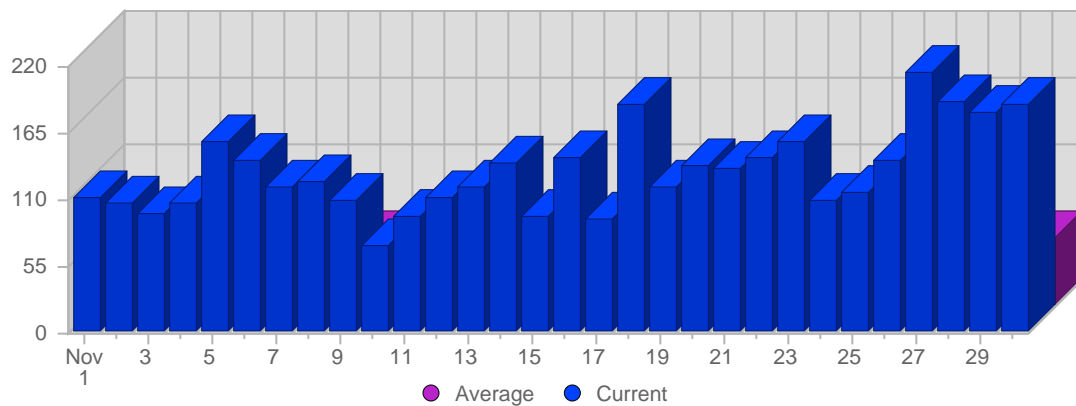

Traffic and Activity > Visits

Report Description

Report Description: Visits during the month of November 2007
 Report Range: Month of November 2007
 Report Scope: Historical Data

Historic Breakdown

Breakdown

Date	Total Visits	Average Visits Historically	Change	Percent of Total Visits
Thu Nov 1st, 2007	112	63,38	+112 ▲	2,83%
Fri Nov 2nd, 2007	107	55,34	+107 ▲	2,70%
Sat Nov 3rd, 2007	97	50,88	+97 ▲	2,45%
Sun Nov 4th, 2007	106	55,39	+1 ▲	2,68%
Mon Nov 5th, 2007	157	56,84	+29 ▲	3,96%
Tue Nov 6th, 2007	142	53,41	+16 ▲	3,58%
Wed Nov 7th, 2007	119	53,57	+18 ▲	3,00%
Thu Nov 8th, 2007	124	63,38	+12 ▲	3,13%
Fri Nov 9th, 2007	109	55,34	+2 ▲	2,75%
Sat Nov 10th, 2007	72	50,88	-25 ▼	1,82%
Sun Nov 11th, 2007	96	55,39	-10 ▼	2,42%
Mon Nov 12th, 2007	110	56,84	-47 ▼	2,78%
Tue Nov 13th, 2007	119	53,41	-23 ▼	3,00%
Wed Nov 14th, 2007	139	53,57	+20 ▲	3,51%
Thu Nov 15th, 2007	95	63,38	-29 ▼	2,40%
Fri Nov 16th, 2007	144	55,34	+35 ▲	3,64%
Sat Nov 17th, 2007	94	50,88	+22 ▲	2,37%
Sun Nov 18th, 2007	187	55,39	+91 ▲	4,72%
Mon Nov 19th, 2007	120	56,84	+10 ▲	3,03%
Tue Nov 20th, 2007	137	53,41	+18 ▲	3,46%
Wed Nov 21st, 2007	136	53,57	-3 ▼	3,43%
Thu Nov 22nd, 2007	144	63,38	+49 ▲	3,64%
Fri Nov 23rd, 2007	157	55,34	+13 ▲	3,96%
Sat Nov 24th, 2007	109	50,88	+15 ▲	2,75%
Sun Nov 25th, 2007	115	55,39	-72 ▼	2,90%
Mon Nov 26th, 2007	142	56,84	+22 ▲	3,58%
Tue Nov 27th, 2007	214	53,41	+77 ▲	5,40%
Wed Nov 28th, 2007	190	53,57	+54 ▲	4,80%
Thu Nov 29th, 2007	181	63,38	+37 ▲	4,57%
Fri Nov 30th, 2007	188	55,34	+31 ▲	4,75%
	3,962	65		