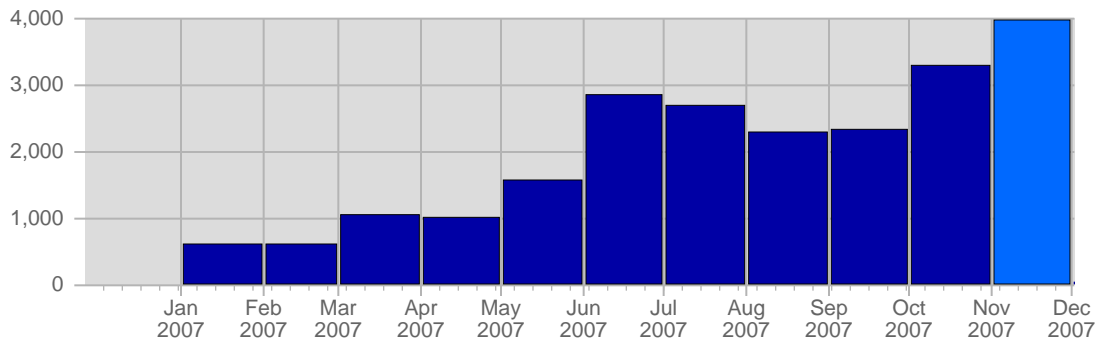

Traffic and Activity > Visits

Report Description

Report Description: Visits during the month of November 2007
 Report Range: Month of November 2007
 Report Scope: Historical Data

Historic Breakdown

Breakdown

Date	Total Visits	Average Visits Historically	Change	Percent of Total Visits
Thu Nov 1st, 2007	112	63,38	+112 ▲	2,83%
Fri Nov 2nd, 2007	107	55,34	+107 ▲	2,70%
Sat Nov 3rd, 2007	97	50,88	+97 ▲	2,45%
Sun Nov 4th, 2007	106	55,39	+1 ▲	2,68%
Mon Nov 5th, 2007	157	56,84	+29 ▲	3,96%
Tue Nov 6th, 2007	142	53,41	+16 ▲	3,58%
Wed Nov 7th, 2007	119	53,57	+18 ▲	3,00%
Thu Nov 8th, 2007	124	63,38	+12 ▲	3,13%
Fri Nov 9th, 2007	109	55,34	+2 ▲	2,75%
Sat Nov 10th, 2007	72	50,88	-25 ▼	1,82%
Sun Nov 11th, 2007	96	55,39	-10 ▼	2,42%
Mon Nov 12th, 2007	110	56,84	-47 ▼	2,78%
Tue Nov 13th, 2007	119	53,41	-23 ▼	3,00%
Wed Nov 14th, 2007	139	53,57	+20 ▲	3,51%
Thu Nov 15th, 2007	95	63,38	-29 ▼	2,40%
Fri Nov 16th, 2007	144	55,34	+35 ▲	3,64%
Sat Nov 17th, 2007	94	50,88	+22 ▲	2,37%
Sun Nov 18th, 2007	187	55,39	+91 ▲	4,72%
Mon Nov 19th, 2007	120	56,84	+10 ▲	3,03%
Tue Nov 20th, 2007	137	53,41	+18 ▲	3,46%
Wed Nov 21st, 2007	136	53,57	-3 ▼	3,43%
Thu Nov 22nd, 2007	144	63,38	+49 ▲	3,64%
Fri Nov 23rd, 2007	157	55,34	+13 ▲	3,96%
Sat Nov 24th, 2007	109	50,88	+15 ▲	2,75%
Sun Nov 25th, 2007	115	55,39	-72 ▼	2,90%
Mon Nov 26th, 2007	142	56,84	+22 ▲	3,58%
Tue Nov 27th, 2007	214	53,41	+77 ▲	5,40%
Wed Nov 28th, 2007	190	53,57	+54 ▲	4,80%
Thu Nov 29th, 2007	181	63,38	+37 ▲	4,57%
Fri Nov 30th, 2007	188	55,34	+31 ▲	4,75%
	3,962	65		