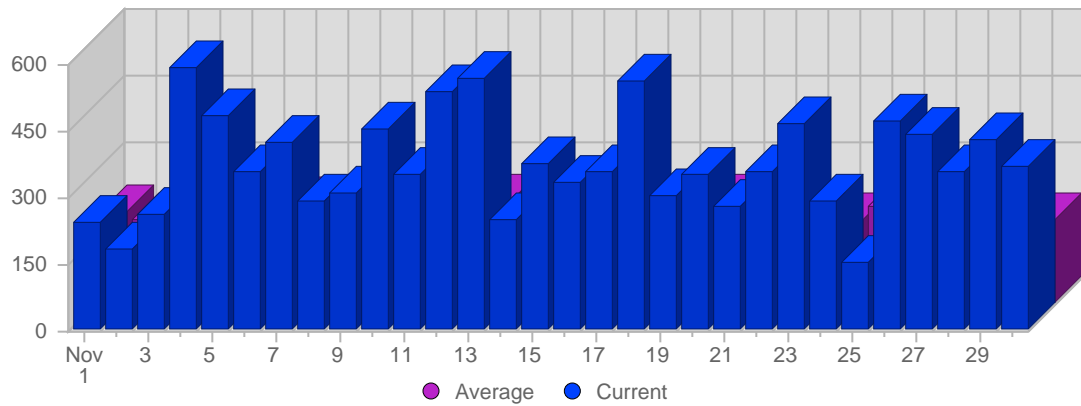

Traffic and Activity > Page Views

Report Description

Report Description: Page Views during the month of November 2007
 Report Range: Month of November 2007
 Report Scope: Historical Data

Historic Breakdown

Breakdown

Date	Total Page Views	Average Page Views Historically	Change	Percent of Total Page Views
Thu Nov 1st, 2007	245	205,77	+245 ▲	2,19%
Fri Nov 2nd, 2007	185	190,57	+185 ▲	1,66%
Sat Nov 3rd, 2007	262	189,96	+262 ▲	2,34%
Sun Nov 4th, 2007	592	221,75	+232 ▲	5,30%
Mon Nov 5th, 2007	483	214,38	+55 ▲	4,32%
Tue Nov 6th, 2007	357	230,89	+83 ▲	3,19%
Wed Nov 7th, 2007	422	227,46	+181 ▲	3,78%
Thu Nov 8th, 2007	288	205,77	+43 ▲	2,58%
Fri Nov 9th, 2007	309	190,57	+124 ▲	2,76%
Sat Nov 10th, 2007	452	189,96	+190 ▲	4,04%
Sun Nov 11th, 2007	350	221,75	-242 ▼	3,13%
Mon Nov 12th, 2007	534	214,38	+51 ▲	4,78%
Tue Nov 13th, 2007	565	230,89	+208 ▲	5,06%
Wed Nov 14th, 2007	251	227,46	-171 ▼	2,25%
Thu Nov 15th, 2007	375	205,77	+87 ▲	3,36%
Fri Nov 16th, 2007	334	190,57	+25 ▲	2,99%
Sat Nov 17th, 2007	356	189,96	-96 ▼	3,19%
Sun Nov 18th, 2007	560	221,75	+210 ▲	5,01%
Mon Nov 19th, 2007	301	214,38	-233 ▼	2,69%
Tue Nov 20th, 2007	350	230,89	-215 ▼	3,13%
Wed Nov 21st, 2007	276	227,46	+25 ▲	2,47%
Thu Nov 22nd, 2007	356	205,77	-19 ▼	3,19%
Fri Nov 23rd, 2007	467	190,57	+133 ▲	4,18%
Sat Nov 24th, 2007	289	189,96	-67 ▼	2,59%
Sun Nov 25th, 2007	155	221,75	-405 ▼	1,39%
Mon Nov 26th, 2007	470	214,38	+169 ▲	4,21%
Tue Nov 27th, 2007	441	230,89	+91 ▲	3,95%
Wed Nov 28th, 2007	357	227,46	+81 ▲	3,19%
Thu Nov 29th, 2007	428	205,77	+72 ▲	3,83%
Fri Nov 30th, 2007	368	190,57	-99 ▼	3,29%
	11,178	6,069		