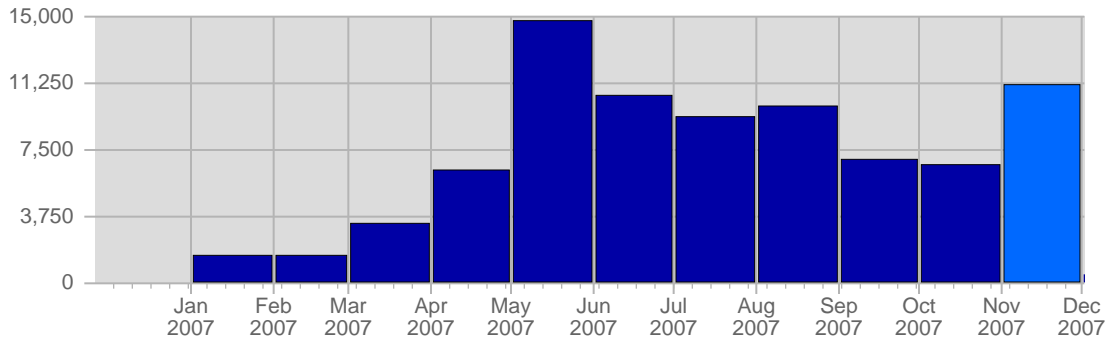

Traffic and Activity > Page Views

Report Description

Report Description: Page Views during the month of November 2007
 Report Range: Month of November 2007
 Report Scope: Historical Data

Historic Breakdown

Breakdown

Date	Total Page Views	Average Page Views Historically	Change	Percent of Total Page Views
Thu Nov 1st, 2007	245	205,77	+245 ▲	2,19%
Fri Nov 2nd, 2007	185	190,57	+185 ▲	1,66%
Sat Nov 3rd, 2007	262	189,96	+262 ▲	2,34%
Sun Nov 4th, 2007	592	221,75	+232 ▲	5,30%
Mon Nov 5th, 2007	483	214,38	+55 ▲	4,32%
Tue Nov 6th, 2007	357	230,89	+83 ▲	3,19%
Wed Nov 7th, 2007	422	227,46	+181 ▲	3,78%
Thu Nov 8th, 2007	288	205,77	+43 ▲	2,58%
Fri Nov 9th, 2007	309	190,57	+124 ▲	2,76%
Sat Nov 10th, 2007	452	189,96	+190 ▲	4,04%
Sun Nov 11th, 2007	350	221,75	-242 ▼	3,13%
Mon Nov 12th, 2007	534	214,38	+51 ▲	4,78%
Tue Nov 13th, 2007	565	230,89	+208 ▲	5,06%
Wed Nov 14th, 2007	251	227,46	-171 ▼	2,25%
Thu Nov 15th, 2007	375	205,77	+87 ▲	3,36%
Fri Nov 16th, 2007	334	190,57	+25 ▲	2,99%
Sat Nov 17th, 2007	356	189,96	-96 ▼	3,19%
Sun Nov 18th, 2007	560	221,75	+210 ▲	5,01%
Mon Nov 19th, 2007	301	214,38	-233 ▼	2,69%
Tue Nov 20th, 2007	350	230,89	-215 ▼	3,13%
Wed Nov 21st, 2007	276	227,46	+25 ▲	2,47%
Thu Nov 22nd, 2007	356	205,77	-19 ▼	3,19%
Fri Nov 23rd, 2007	467	190,57	+133 ▲	4,18%
Sat Nov 24th, 2007	289	189,96	-67 ▼	2,59%
Sun Nov 25th, 2007	155	221,75	-405 ▼	1,39%
Mon Nov 26th, 2007	470	214,38	+169 ▲	4,21%
Tue Nov 27th, 2007	441	230,89	+91 ▲	3,95%
Wed Nov 28th, 2007	357	227,46	+81 ▲	3,19%
Thu Nov 29th, 2007	428	205,77	+72 ▲	3,83%
Fri Nov 30th, 2007	368	190,57	-99 ▼	3,29%
	11,178	6,069		