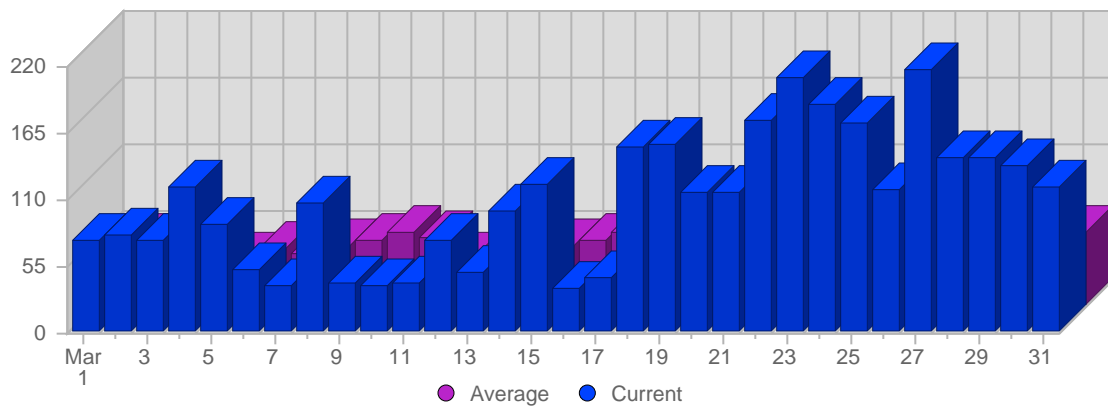

Traffic and Activity > Page Views

Report Description

Report Description: Page Views during the month of March 2007
 Report Range: Month of March 2007
 Report Scope: Historical Data

Historic Breakdown

Breakdown

Date	Total Page Views	Average Page Views Historically	Change	Percent of Total Page Views
Thu Mar 1st, 2007	76	49,00	+76 ▲	2,27%
Fri Mar 2nd, 2007	80	53,90	+80 ▲	2,39%
Sat Mar 3rd, 2007	76	59,47	+76 ▲	2,27%
Sun Mar 4th, 2007	120	56,74	+56 ▲	3,58%
Mon Mar 5th, 2007	90	38,58	+31 ▲	2,69%
Tue Mar 6th, 2007	52	47,79	-14 ▼	1,55%
Wed Mar 7th, 2007	38	43,21	-61 ▼	1,13%
Thu Mar 8th, 2007	107	49,00	+31 ▲	3,19%
Fri Mar 9th, 2007	40	53,90	-40 ▼	1,19%
Sat Mar 10th, 2007	39	59,47	-37 ▼	1,16%
Sun Mar 11th, 2007	41	56,74	-79 ▼	1,22%
Mon Mar 12th, 2007	76	38,58	-14 ▼	2,27%
Tue Mar 13th, 2007	50	47,79	-2 ▼	1,49%
Wed Mar 14th, 2007	101	43,21	+63 ▲	3,01%
Thu Mar 15th, 2007	121	49,00	+14 ▲	3,61%
Fri Mar 16th, 2007	37	53,90	-3 ▼	1,10%
Sat Mar 17th, 2007	45	59,47	+6 ▲	1,34%
Sun Mar 18th, 2007	152	56,74	+111 ▲	4,54%
Mon Mar 19th, 2007	155	38,58	+79 ▲	4,63%
Tue Mar 20th, 2007	116	47,79	+66 ▲	3,46%
Wed Mar 21st, 2007	115	43,21	+14 ▲	3,43%
Thu Mar 22nd, 2007	175	49,00	+54 ▲	5,22%
Fri Mar 23rd, 2007	210	53,90	+173 ▲	6,27%
Sat Mar 24th, 2007	187	59,47	+142 ▲	5,58%
Sun Mar 25th, 2007	172	56,74	+20 ▲	5,13%
Mon Mar 26th, 2007	118	38,58	-37 ▼	3,52%
Tue Mar 27th, 2007	217	47,79	+101 ▲	6,48%
Wed Mar 28th, 2007	145	43,21	+30 ▲	4,33%
Thu Mar 29th, 2007	143	49,00	-32 ▼	4,27%
Fri Mar 30th, 2007	137	53,90	-73 ▼	4,09%
Sat Mar 31st, 2007	120	59,47	-67 ▼	3,58%
	3,351	1,146		