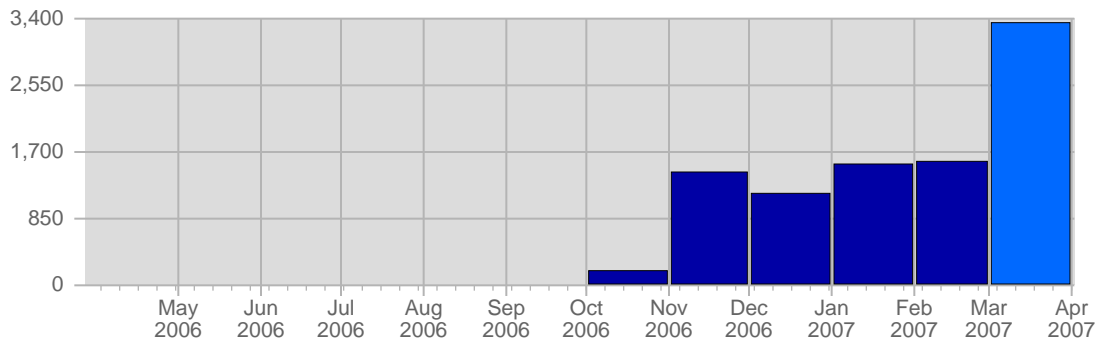

Traffic and Activity > Page Views

Report Description

Report Description: Page Views during the month of March 2007
 Report Range: Month of March 2007
 Report Scope: Historical Data

Historic Breakdown

Breakdown

Date	Total Page Views	Average Page Views Historically	Change	Percent of Total Page Views
Thu Mar 1st, 2007	76	49,00	+76 ▲	2,27%
Fri Mar 2nd, 2007	80	53,90	+80 ▲	2,39%
Sat Mar 3rd, 2007	76	59,47	+76 ▲	2,27%
Sun Mar 4th, 2007	120	56,74	+56 ▲	3,58%
Mon Mar 5th, 2007	90	38,58	+31 ▲	2,69%
Tue Mar 6th, 2007	52	47,79	-14 ▼	1,55%
Wed Mar 7th, 2007	38	43,21	-61 ▼	1,13%
Thu Mar 8th, 2007	107	49,00	+31 ▲	3,19%
Fri Mar 9th, 2007	40	53,90	-40 ▼	1,19%
Sat Mar 10th, 2007	39	59,47	-37 ▼	1,16%
Sun Mar 11th, 2007	41	56,74	-79 ▼	1,22%
Mon Mar 12th, 2007	76	38,58	-14 ▼	2,27%
Tue Mar 13th, 2007	50	47,79	-2 ▼	1,49%
Wed Mar 14th, 2007	101	43,21	+63 ▲	3,01%
Thu Mar 15th, 2007	121	49,00	+14 ▲	3,61%
Fri Mar 16th, 2007	37	53,90	-3 ▼	1,10%
Sat Mar 17th, 2007	45	59,47	+6 ▲	1,34%
Sun Mar 18th, 2007	152	56,74	+111 ▲	4,54%
Mon Mar 19th, 2007	155	38,58	+79 ▲	4,63%
Tue Mar 20th, 2007	116	47,79	+66 ▲	3,46%
Wed Mar 21st, 2007	115	43,21	+14 ▲	3,43%
Thu Mar 22nd, 2007	175	49,00	+54 ▲	5,22%
Fri Mar 23rd, 2007	210	53,90	+173 ▲	6,27%
Sat Mar 24th, 2007	187	59,47	+142 ▲	5,58%
Sun Mar 25th, 2007	172	56,74	+20 ▲	5,13%
Mon Mar 26th, 2007	118	38,58	-37 ▼	3,52%
Tue Mar 27th, 2007	217	47,79	+101 ▲	6,48%
Wed Mar 28th, 2007	145	43,21	+30 ▲	4,33%
Thu Mar 29th, 2007	143	49,00	-32 ▼	4,27%
Fri Mar 30th, 2007	137	53,90	-73 ▼	4,09%
Sat Mar 31st, 2007	120	59,47	-67 ▼	3,58%
	3,351	1,146		