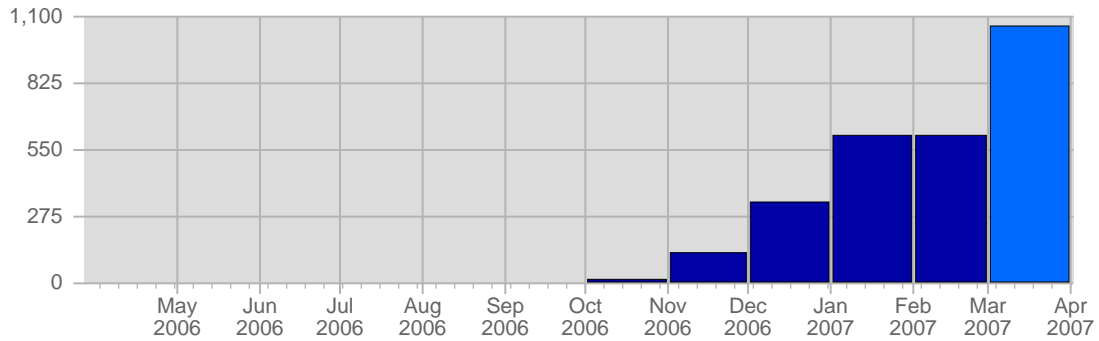

Traffic and Activity > Visits

Report Description

Report Description: Visits during the month of March 2007
 Report Range: Month of March 2007
 Report Scope: Historical Data

Historic Breakdown

Breakdown

Date	Total Visits	Average Visits Historically	Change	Percent of Total Visits
Thu Mar 1st, 2007	25	20,90	+25 ▲	2,35%
Fri Mar 2nd, 2007	22	11,74	+22 ▲	2,07%
Sat Mar 3rd, 2007	25	18,16	+25 ▲	2,35%
Sun Mar 4th, 2007	28	18,37	-27 ▼	2,64%
Mon Mar 5th, 2007	23	12,26	-11 ▼	2,17%
Tue Mar 6th, 2007	19	10,00	+1 ▲	1,79%
Wed Mar 7th, 2007	30	11,74	+4 ▲	2,83%
Thu Mar 8th, 2007	34	20,90	+9 ▲	3,20%
Fri Mar 9th, 2007	20	11,74	-2 ▼	1,88%
Sat Mar 10th, 2007	36	18,16	+11 ▲	3,39%
Sun Mar 11th, 2007	22	18,37	-6 ▼	2,07%
Mon Mar 12th, 2007	45	12,26	+22 ▲	4,24%
Tue Mar 13th, 2007	39	10,00	+20 ▲	3,67%
Wed Mar 14th, 2007	40	11,74	+10 ▲	3,77%
Thu Mar 15th, 2007	29	20,90	-5 ▼	2,73%
Fri Mar 16th, 2007	28	11,74	+8 ▲	2,64%
Sat Mar 17th, 2007	38	18,16	+2 ▲	3,58%
Sun Mar 18th, 2007	39	18,37	+17 ▲	3,67%
Mon Mar 19th, 2007	49	12,26	+4 ▲	4,61%
Tue Mar 20th, 2007	40	10,00	+1 ▲	3,77%
Wed Mar 21st, 2007	40	11,74	0 ▬	3,77%
Thu Mar 22nd, 2007	32	20,90	+3 ▲	3,01%
Fri Mar 23rd, 2007	32	11,74	+4 ▲	3,01%
Sat Mar 24th, 2007	46	18,16	+8 ▲	4,33%
Sun Mar 25th, 2007	48	18,37	+9 ▲	4,52%
Mon Mar 26th, 2007	55	12,26	+6 ▲	5,18%
Tue Mar 27th, 2007	40	10,00	0 ▬	3,77%
Wed Mar 28th, 2007	36	11,74	-4 ▼	3,39%
Thu Mar 29th, 2007	29	20,90	-3 ▼	2,73%
Fri Mar 30th, 2007	40	11,74	+8 ▲	3,77%
Sat Mar 31st, 2007	33	18,16	-13 ▼	3,11%
	1,062	65		