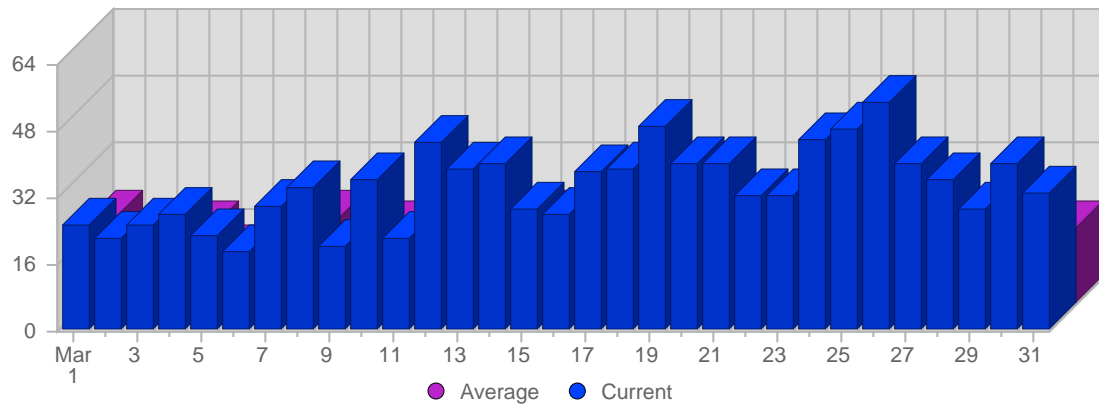

Traffic and Activity > Visits

Report Description

Report Description: Visits during the month of March 2007
 Report Range: Month of March 2007
 Report Scope: Historical Data

Historic Breakdown

Breakdown

Date	Total Visits	Average Visits Historically	Change	Percent of Total Visits
Thu Mar 1st, 2007	25	20,90	+25 ▲	2,35%
Fri Mar 2nd, 2007	22	11,74	+22 ▲	2,07%
Sat Mar 3rd, 2007	25	18,16	+25 ▲	2,35%
Sun Mar 4th, 2007	28	18,37	-27 ▼	2,64%
Mon Mar 5th, 2007	23	12,26	-11 ▼	2,17%
Tue Mar 6th, 2007	19	10,00	+1 ▲	1,79%
Wed Mar 7th, 2007	30	11,74	+4 ▲	2,83%
Thu Mar 8th, 2007	34	20,90	+9 ▲	3,20%
Fri Mar 9th, 2007	20	11,74	-2 ▼	1,88%
Sat Mar 10th, 2007	36	18,16	+11 ▲	3,39%
Sun Mar 11th, 2007	22	18,37	-6 ▼	2,07%
Mon Mar 12th, 2007	45	12,26	+22 ▲	4,24%
Tue Mar 13th, 2007	39	10,00	+20 ▲	3,67%
Wed Mar 14th, 2007	40	11,74	+10 ▲	3,77%
Thu Mar 15th, 2007	29	20,90	-5 ▼	2,73%
Fri Mar 16th, 2007	28	11,74	+8 ▲	2,64%
Sat Mar 17th, 2007	38	18,16	+2 ▲	3,58%
Sun Mar 18th, 2007	39	18,37	+17 ▲	3,67%
Mon Mar 19th, 2007	49	12,26	+4 ▲	4,61%
Tue Mar 20th, 2007	40	10,00	+1 ▲	3,77%
Wed Mar 21st, 2007	40	11,74	0 ▬	3,77%
Thu Mar 22nd, 2007	32	20,90	+3 ▲	3,01%
Fri Mar 23rd, 2007	32	11,74	+4 ▲	3,01%
Sat Mar 24th, 2007	46	18,16	+8 ▲	4,33%
Sun Mar 25th, 2007	48	18,37	+9 ▲	4,52%
Mon Mar 26th, 2007	55	12,26	+6 ▲	5,18%
Tue Mar 27th, 2007	40	10,00	0 ▬	3,77%
Wed Mar 28th, 2007	36	11,74	-4 ▼	3,39%
Thu Mar 29th, 2007	29	20,90	-3 ▼	2,73%
Fri Mar 30th, 2007	40	11,74	+8 ▲	3,77%
Sat Mar 31st, 2007	33	18,16	-13 ▼	3,11%
	1,062	65		