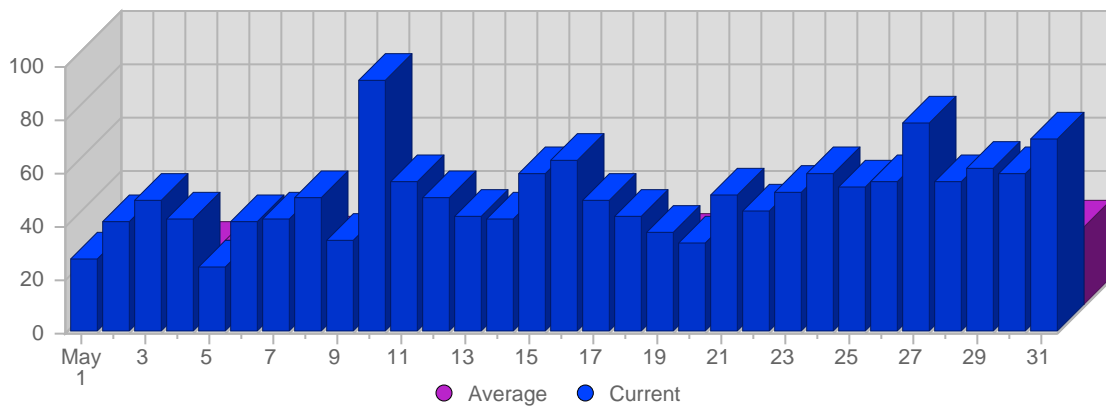

Traffic and Activity > Visits

Report Description

Report Description: Visits during the month of May 2007
 Report Range: Month of May 2007
 Report Scope: Historical Data

Historic Breakdown

Breakdown

Date	Total Visits	Average Visits Historically	Change	Percent of Total Visits
Tue May 1st, 2007	27	23,30	+27 ▲	1,73%
Wed May 2nd, 2007	41	22,37	+41 ▲	2,62%
Thu May 3rd, 2007	49	29,17	+49 ▲	3,13%
Fri May 4th, 2007	42	21,43	+42 ▲	2,68%
Sat May 5th, 2007	24	24,63	+24 ▲	1,53%
Sun May 6th, 2007	41	24,97	-18 ▼	2,62%
Mon May 7th, 2007	42	21,20	+3 ▲	2,68%
Tue May 8th, 2007	50	23,30	+23 ▲	3,20%
Wed May 9th, 2007	34	22,37	-7 ▼	2,17%
Thu May 10th, 2007	94	29,17	+45 ▲	6,01%
Fri May 11th, 2007	56	21,43	+14 ▲	3,58%
Sat May 12th, 2007	50	24,63	+26 ▲	3,20%
Sun May 13th, 2007	43	24,97	+2 ▲	2,75%
Mon May 14th, 2007	42	21,20	0 ▬	2,68%
Tue May 15th, 2007	59	23,30	+9 ▲	3,77%
Wed May 16th, 2007	64	22,37	+30 ▲	4,09%
Thu May 17th, 2007	49	29,17	-45 ▼	3,13%
Fri May 18th, 2007	43	21,43	-13 ▼	2,75%
Sat May 19th, 2007	37	24,63	-13 ▼	2,36%
Sun May 20th, 2007	33	24,97	-10 ▼	2,11%
Mon May 21st, 2007	51	21,20	+9 ▲	3,26%
Tue May 22nd, 2007	45	23,30	-14 ▼	2,88%
Wed May 23rd, 2007	52	22,37	-12 ▼	3,32%
Thu May 24th, 2007	59	29,17	+10 ▲	3,77%
Fri May 25th, 2007	54	21,43	+11 ▲	3,45%
Sat May 26th, 2007	57	24,63	+20 ▲	3,64%
Sun May 27th, 2007	78	24,97	+45 ▲	4,98%
Mon May 28th, 2007	57	21,20	+6 ▲	3,64%
Tue May 29th, 2007	61	23,30	+16 ▲	3,90%
Wed May 30th, 2007	59	22,37	+7 ▲	3,77%
Thu May 31st, 2007	72	29,17	+13 ▲	4,60%
	1,565	65		