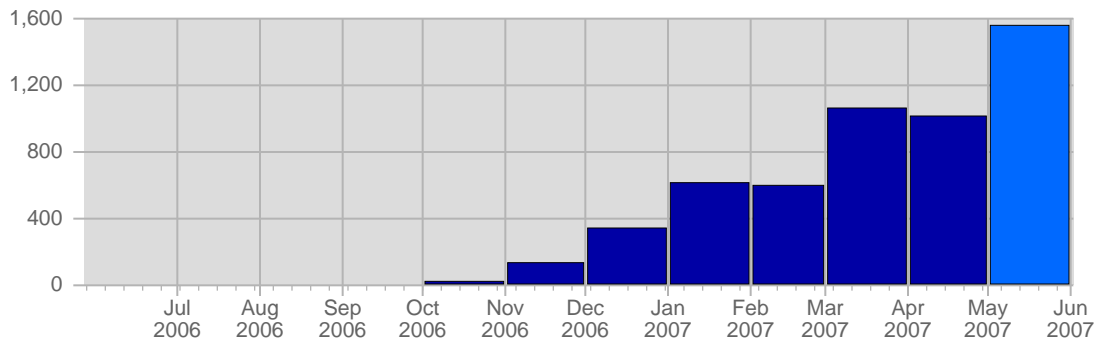

Traffic and Activity > Visits

Report Description

Report Description: Visits during the month of May 2007
 Report Range: Month of May 2007
 Report Scope: Historical Data

Historic Breakdown

Breakdown

Date	Total Visits	Average Visits Historically	Change	Percent of Total Visits
Tue May 1st, 2007	27	23,30	+27 ▲	1,73%
Wed May 2nd, 2007	41	22,37	+41 ▲	2,62%
Thu May 3rd, 2007	49	29,17	+49 ▲	3,13%
Fri May 4th, 2007	42	21,43	+42 ▲	2,68%
Sat May 5th, 2007	24	24,63	+24 ▲	1,53%
Sun May 6th, 2007	41	24,97	-18 ▼	2,62%
Mon May 7th, 2007	42	21,20	+3 ▲	2,68%
Tue May 8th, 2007	50	23,30	+23 ▲	3,20%
Wed May 9th, 2007	34	22,37	-7 ▼	2,17%
Thu May 10th, 2007	94	29,17	+45 ▲	6,01%
Fri May 11th, 2007	56	21,43	+14 ▲	3,58%
Sat May 12th, 2007	50	24,63	+26 ▲	3,20%
Sun May 13th, 2007	43	24,97	+2 ▲	2,75%
Mon May 14th, 2007	42	21,20	0 ▬	2,68%
Tue May 15th, 2007	59	23,30	+9 ▲	3,77%
Wed May 16th, 2007	64	22,37	+30 ▲	4,09%
Thu May 17th, 2007	49	29,17	-45 ▼	3,13%
Fri May 18th, 2007	43	21,43	-13 ▼	2,75%
Sat May 19th, 2007	37	24,63	-13 ▼	2,36%
Sun May 20th, 2007	33	24,97	-10 ▼	2,11%
Mon May 21st, 2007	51	21,20	+9 ▲	3,26%
Tue May 22nd, 2007	45	23,30	-14 ▼	2,88%
Wed May 23rd, 2007	52	22,37	-12 ▼	3,32%
Thu May 24th, 2007	59	29,17	+10 ▲	3,77%
Fri May 25th, 2007	54	21,43	+11 ▲	3,45%
Sat May 26th, 2007	57	24,63	+20 ▲	3,64%
Sun May 27th, 2007	78	24,97	+45 ▲	4,98%
Mon May 28th, 2007	57	21,20	+6 ▲	3,64%
Tue May 29th, 2007	61	23,30	+16 ▲	3,90%
Wed May 30th, 2007	59	22,37	+7 ▲	3,77%
Thu May 31st, 2007	72	29,17	+13 ▲	4,60%
	1,565	65		