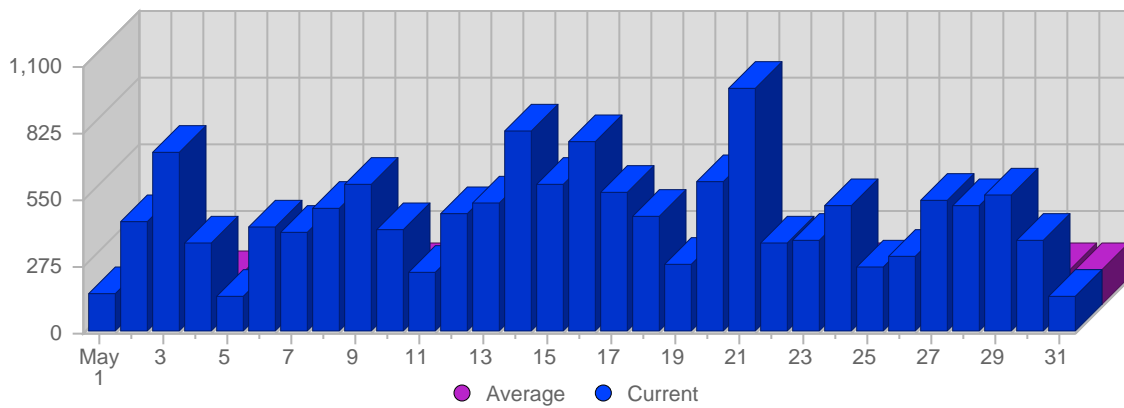

Traffic and Activity > Page Views

Report Description

Report Description: Page Views during the month of May 2007
 Report Range: Month of May 2007
 Report Scope: Historical Data

Historic Breakdown

Breakdown

Date	Total Page Views	Average Page Views Historically	Change	Percent of Total Page Views
Tue May 1st, 2007	155	125,57	+155 ▲	1,05%
Wed May 2nd, 2007	453	151,63	+453 ▲	3,08%
Thu May 3rd, 2007	738	147,90	+738 ▲	5,01%
Fri May 4th, 2007	367	112,23	+367 ▲	2,49%
Sat May 5th, 2007	153	124,07	+153 ▲	1,04%
Sun May 6th, 2007	429	134,20	+249 ▲	2,91%
Mon May 7th, 2007	410	143,33	+78 ▲	2,79%
Tue May 8th, 2007	511	125,57	+356 ▲	3,47%
Wed May 9th, 2007	606	151,63	+153 ▲	4,12%
Thu May 10th, 2007	424	147,90	-314 ▼	2,88%
Fri May 11th, 2007	245	112,23	-122 ▼	1,66%
Sat May 12th, 2007	490	124,07	+337 ▲	3,33%
Sun May 13th, 2007	532	134,20	+103 ▲	3,61%
Mon May 14th, 2007	825	143,33	+415 ▲	5,60%
Tue May 15th, 2007	615	125,57	+104 ▲	4,18%
Wed May 16th, 2007	781	151,63	+175 ▲	5,31%
Thu May 17th, 2007	577	147,90	+153 ▲	3,92%
Fri May 18th, 2007	474	112,23	+229 ▲	3,22%
Sat May 19th, 2007	281	124,07	-209 ▼	1,91%
Sun May 20th, 2007	627	134,20	+95 ▲	4,26%
Mon May 21st, 2007	1,005	143,33	+180 ▲	6,83%
Tue May 22nd, 2007	367	125,57	-248 ▼	2,49%
Wed May 23rd, 2007	379	151,63	-402 ▼	2,57%
Thu May 24th, 2007	521	147,90	-56 ▼	3,54%
Fri May 25th, 2007	274	112,23	-200 ▼	1,86%
Sat May 26th, 2007	313	124,07	+32 ▲	2,13%
Sun May 27th, 2007	541	134,20	-86 ▼	3,68%
Mon May 28th, 2007	524	143,33	-481 ▼	3,56%
Tue May 29th, 2007	569	125,57	+202 ▲	3,87%
Wed May 30th, 2007	384	151,63	+5 ▲	2,61%
Thu May 31st, 2007	153	147,90	-368 ▼	1,04%
	14,723	3,771		