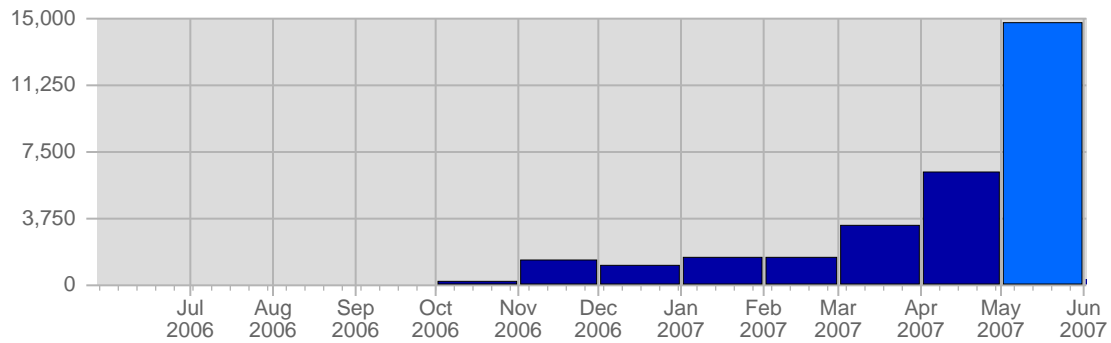

Traffic and Activity > Page Views

Report Description

Report Description: Page Views during the month of May 2007
 Report Range: Month of May 2007
 Report Scope: Historical Data

Historic Breakdown

Breakdown

Date	Total Page Views	Average Page Views Historically	Change	Percent of Total Page Views
Tue May 1st, 2007	155	125,57	+155 ▲	1,05%
Wed May 2nd, 2007	453	151,63	+453 ▲	3,08%
Thu May 3rd, 2007	738	147,90	+738 ▲	5,01%
Fri May 4th, 2007	367	112,23	+367 ▲	2,49%
Sat May 5th, 2007	153	124,07	+153 ▲	1,04%
Sun May 6th, 2007	429	134,20	+249 ▲	2,91%
Mon May 7th, 2007	410	143,33	+78 ▲	2,79%
Tue May 8th, 2007	511	125,57	+356 ▲	3,47%
Wed May 9th, 2007	606	151,63	+153 ▲	4,12%
Thu May 10th, 2007	424	147,90	-314 ▼	2,88%
Fri May 11th, 2007	245	112,23	-122 ▼	1,66%
Sat May 12th, 2007	490	124,07	+337 ▲	3,33%
Sun May 13th, 2007	532	134,20	+103 ▲	3,61%
Mon May 14th, 2007	825	143,33	+415 ▲	5,60%
Tue May 15th, 2007	615	125,57	+104 ▲	4,18%
Wed May 16th, 2007	781	151,63	+175 ▲	5,31%
Thu May 17th, 2007	577	147,90	+153 ▲	3,92%
Fri May 18th, 2007	474	112,23	+229 ▲	3,22%
Sat May 19th, 2007	281	124,07	-209 ▼	1,91%
Sun May 20th, 2007	627	134,20	+95 ▲	4,26%
Mon May 21st, 2007	1,005	143,33	+180 ▲	6,83%
Tue May 22nd, 2007	367	125,57	-248 ▼	2,49%
Wed May 23rd, 2007	379	151,63	-402 ▼	2,57%
Thu May 24th, 2007	521	147,90	-56 ▼	3,54%
Fri May 25th, 2007	274	112,23	-200 ▼	1,86%
Sat May 26th, 2007	313	124,07	+32 ▲	2,13%
Sun May 27th, 2007	541	134,20	-86 ▼	3,68%
Mon May 28th, 2007	524	143,33	-481 ▼	3,56%
Tue May 29th, 2007	569	125,57	+202 ▲	3,87%
Wed May 30th, 2007	384	151,63	+5 ▲	2,61%
Thu May 31st, 2007	153	147,90	-368 ▼	1,04%
	14,723	3,771		