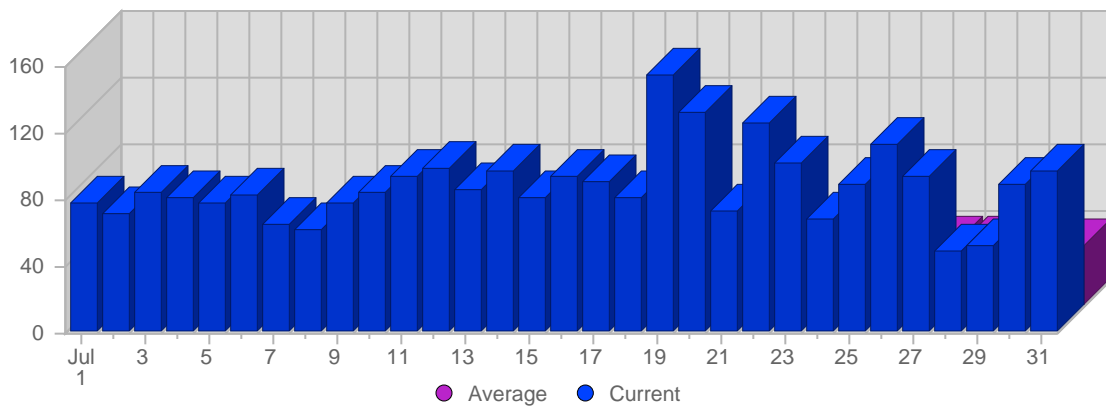

Traffic and Activity > Visits

Report Description

Report Description: Visits during the month of July 2007
 Report Range: Month of July 2007
 Report Scope: Historical Data

Historic Breakdown

Breakdown

Date	Total Visits	Average Visits Historically	Change	Percent of Total Visits
Sun Jul 1st, 2007	77	40,26	+77 ▲	2,84%
Mon Jul 2nd, 2007	71	36,69	+71 ▲	2,62%
Tue Jul 3rd, 2007	84	35,62	+84 ▲	3,10%
Wed Jul 4th, 2007	80	37,13	+80 ▲	2,95%
Thu Jul 5th, 2007	77	48,39	+77 ▲	2,84%
Fri Jul 6th, 2007	83	37,18	+83 ▲	3,06%
Sat Jul 7th, 2007	65	37,97	+65 ▲	2,40%
Sun Jul 8th, 2007	61	40,26	-16 ▼	2,25%
Mon Jul 9th, 2007	78	36,69	+7 ▲	2,88%
Tue Jul 10th, 2007	84	35,62	0 ▬	3,10%
Wed Jul 11th, 2007	93	37,13	+13 ▲	3,43%
Thu Jul 12th, 2007	98	48,39	+21 ▲	3,61%
Fri Jul 13th, 2007	86	37,18	+3 ▲	3,17%
Sat Jul 14th, 2007	97	37,97	+32 ▲	3,58%
Sun Jul 15th, 2007	80	40,26	+19 ▲	2,95%
Mon Jul 16th, 2007	94	36,69	+16 ▲	3,47%
Tue Jul 17th, 2007	91	35,62	+7 ▲	3,35%
Wed Jul 18th, 2007	80	37,13	-13 ▼	2,95%
Thu Jul 19th, 2007	154	48,39	+56 ▲	5,68%
Fri Jul 20th, 2007	132	37,18	+46 ▲	4,87%
Sat Jul 21st, 2007	73	37,97	-24 ▼	2,69%
Sun Jul 22nd, 2007	126	40,26	+46 ▲	4,64%
Mon Jul 23rd, 2007	102	36,69	+8 ▲	3,76%
Tue Jul 24th, 2007	68	35,62	-23 ▼	2,51%
Wed Jul 25th, 2007	89	37,13	+9 ▲	3,28%
Thu Jul 26th, 2007	113	48,39	-41 ▼	4,17%
Fri Jul 27th, 2007	93	37,18	-39 ▼	3,43%
Sat Jul 28th, 2007	48	37,97	-25 ▼	1,77%
Sun Jul 29th, 2007	52	40,26	-74 ▼	1,92%
Mon Jul 30th, 2007	88	36,69	-14 ▼	3,24%
Tue Jul 31st, 2007	96	35,62	+28 ▲	3,54%
	2,713	65		