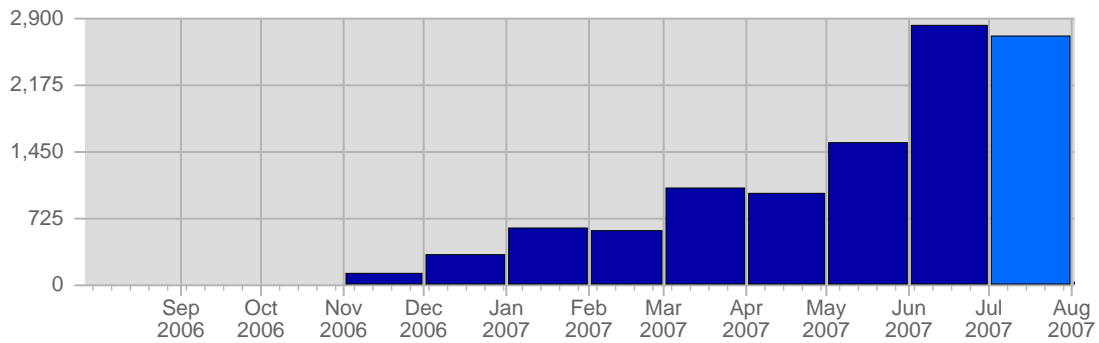

Traffic and Activity > Visits

Report Description

Report Description: Visits during the month of July 2007
 Report Range: Month of July 2007
 Report Scope: Historical Data

Historic Breakdown

Breakdown

Date	Total Visits	Average Visits Historically	Change	Percent of Total Visits
Sun Jul 1st, 2007	77	40,26	+77 ▲	2,84%
Mon Jul 2nd, 2007	71	36,69	+71 ▲	2,62%
Tue Jul 3rd, 2007	84	35,62	+84 ▲	3,10%
Wed Jul 4th, 2007	80	37,13	+80 ▲	2,95%
Thu Jul 5th, 2007	77	48,39	+77 ▲	2,84%
Fri Jul 6th, 2007	83	37,18	+83 ▲	3,06%
Sat Jul 7th, 2007	65	37,97	+65 ▲	2,40%
Sun Jul 8th, 2007	61	40,26	-16 ▼	2,25%
Mon Jul 9th, 2007	78	36,69	+7 ▲	2,88%
Tue Jul 10th, 2007	84	35,62	0 ▬	3,10%
Wed Jul 11th, 2007	93	37,13	+13 ▲	3,43%
Thu Jul 12th, 2007	98	48,39	+21 ▲	3,61%
Fri Jul 13th, 2007	86	37,18	+3 ▲	3,17%
Sat Jul 14th, 2007	97	37,97	+32 ▲	3,58%
Sun Jul 15th, 2007	80	40,26	+19 ▲	2,95%
Mon Jul 16th, 2007	94	36,69	+16 ▲	3,47%
Tue Jul 17th, 2007	91	35,62	+7 ▲	3,35%
Wed Jul 18th, 2007	80	37,13	-13 ▼	2,95%
Thu Jul 19th, 2007	154	48,39	+56 ▲	5,68%
Fri Jul 20th, 2007	132	37,18	+46 ▲	4,87%
Sat Jul 21st, 2007	73	37,97	-24 ▼	2,69%
Sun Jul 22nd, 2007	126	40,26	+46 ▲	4,64%
Mon Jul 23rd, 2007	102	36,69	+8 ▲	3,76%
Tue Jul 24th, 2007	68	35,62	-23 ▼	2,51%
Wed Jul 25th, 2007	89	37,13	+9 ▲	3,28%
Thu Jul 26th, 2007	113	48,39	-41 ▼	4,17%
Fri Jul 27th, 2007	93	37,18	-39 ▼	3,43%
Sat Jul 28th, 2007	48	37,97	-25 ▼	1,77%
Sun Jul 29th, 2007	52	40,26	-74 ▼	1,92%
Mon Jul 30th, 2007	88	36,69	-14 ▼	3,24%
Tue Jul 31st, 2007	96	35,62	+28 ▲	3,54%
	2,713	65		