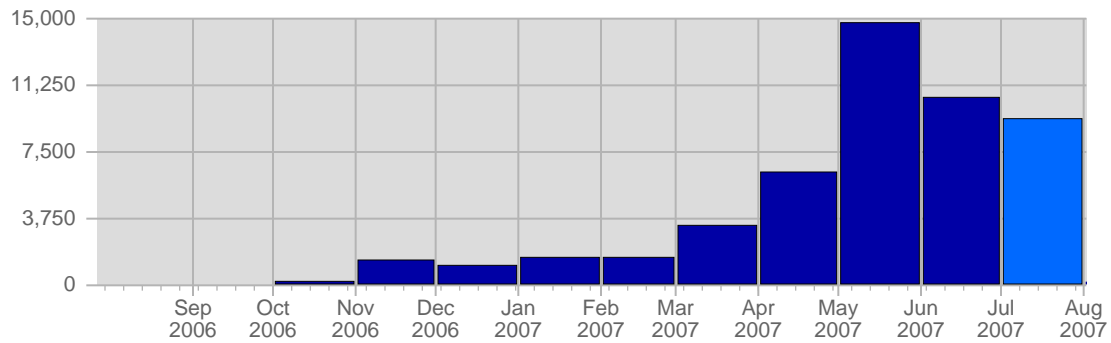

Traffic and Activity > Page Views

Report Description

Report Description: Page Views during the month of July 2007
 Report Range: Month of July 2007
 Report Scope: Historical Data

Historic Breakdown

Breakdown

Date	Total Page Views	Average Page Views Historically	Change	Percent of Total Page Views
Sun Jul 1st, 2007	166	185,44	+166 ▲	1,76%
Mon Jul 2nd, 2007	128	172,69	+128 ▲	1,36%
Tue Jul 3rd, 2007	122	187,67	+122 ▲	1,29%
Wed Jul 4th, 2007	275	207,51	+275 ▲	2,92%
Thu Jul 5th, 2007	309	178,62	+309 ▲	3,28%
Fri Jul 6th, 2007	280	153,97	+280 ▲	2,97%
Sat Jul 7th, 2007	190	163,64	+190 ▲	2,02%
Sun Jul 8th, 2007	159	185,44	-7 ▼	1,69%
Mon Jul 9th, 2007	104	172,69	-24 ▼	1,10%
Tue Jul 10th, 2007	548	187,67	+426 ▲	5,81%
Wed Jul 11th, 2007	258	207,51	-17 ▼	2,74%
Thu Jul 12th, 2007	210	178,62	-99 ▼	2,23%
Fri Jul 13th, 2007	290	153,97	+10 ▲	3,08%
Sat Jul 14th, 2007	219	163,64	+29 ▲	2,32%
Sun Jul 15th, 2007	358	185,44	+199 ▲	3,80%
Mon Jul 16th, 2007	102	172,69	-2 ▼	1,08%
Tue Jul 17th, 2007	384	187,67	-164 ▼	4,07%
Wed Jul 18th, 2007	277	207,51	+19 ▲	2,94%
Thu Jul 19th, 2007	243	178,62	+33 ▲	2,58%
Fri Jul 20th, 2007	204	153,97	-86 ▼	2,16%
Sat Jul 21st, 2007	324	163,64	+105 ▲	3,44%
Sun Jul 22nd, 2007	554	185,44	+196 ▲	5,88%
Mon Jul 23rd, 2007	217	172,69	+115 ▲	2,30%
Tue Jul 24th, 2007	217	187,67	-167 ▼	2,30%
Wed Jul 25th, 2007	719	207,51	+442 ▲	7,63%
Thu Jul 26th, 2007	435	178,62	+192 ▲	4,61%
Fri Jul 27th, 2007	290	153,97	+86 ▲	3,08%
Sat Jul 28th, 2007	262	163,64	-62 ▼	2,78%
Sun Jul 29th, 2007	258	185,44	-296 ▼	2,74%
Mon Jul 30th, 2007	294	172,69	+77 ▲	3,12%
Tue Jul 31st, 2007	1,031	187,67	+814 ▲	10,94%
	9,427	5,014		