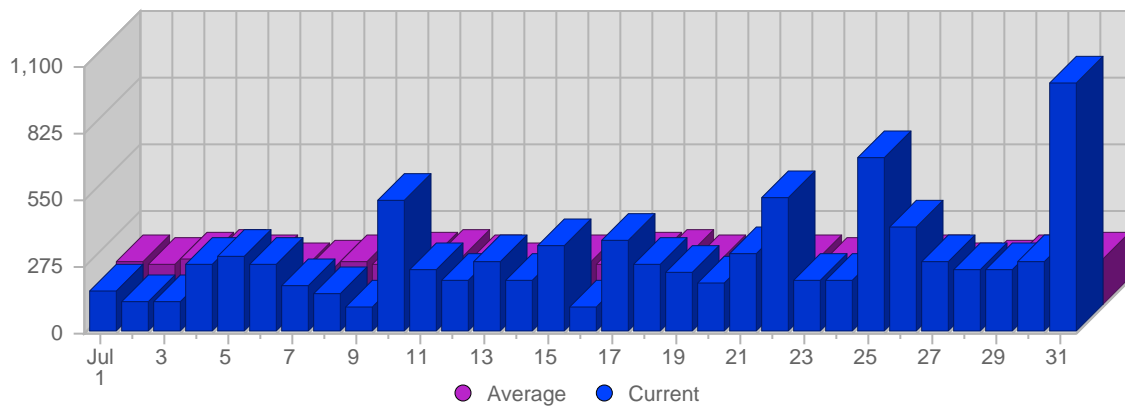

Traffic and Activity > Page Views

Report Description

Report Description: Page Views during the month of July 2007
 Report Range: Month of July 2007
 Report Scope: Historical Data

Historic Breakdown

Breakdown

Date	Total Page Views	Average Page Views Historically	Change	Percent of Total Page Views
Sun Jul 1st, 2007	166	185,44	+166 ▲	1,76%
Mon Jul 2nd, 2007	128	172,69	+128 ▲	1,36%
Tue Jul 3rd, 2007	122	187,67	+122 ▲	1,29%
Wed Jul 4th, 2007	275	207,51	+275 ▲	2,92%
Thu Jul 5th, 2007	309	178,62	+309 ▲	3,28%
Fri Jul 6th, 2007	280	153,97	+280 ▲	2,97%
Sat Jul 7th, 2007	190	163,64	+190 ▲	2,02%
Sun Jul 8th, 2007	159	185,44	-7 ▼	1,69%
Mon Jul 9th, 2007	104	172,69	-24 ▼	1,10%
Tue Jul 10th, 2007	548	187,67	+426 ▲	5,81%
Wed Jul 11th, 2007	258	207,51	-17 ▼	2,74%
Thu Jul 12th, 2007	210	178,62	-99 ▼	2,23%
Fri Jul 13th, 2007	290	153,97	+10 ▲	3,08%
Sat Jul 14th, 2007	219	163,64	+29 ▲	2,32%
Sun Jul 15th, 2007	358	185,44	+199 ▲	3,80%
Mon Jul 16th, 2007	102	172,69	-2 ▼	1,08%
Tue Jul 17th, 2007	384	187,67	-164 ▼	4,07%
Wed Jul 18th, 2007	277	207,51	+19 ▲	2,94%
Thu Jul 19th, 2007	243	178,62	+33 ▲	2,58%
Fri Jul 20th, 2007	204	153,97	-86 ▼	2,16%
Sat Jul 21st, 2007	324	163,64	+105 ▲	3,44%
Sun Jul 22nd, 2007	554	185,44	+196 ▲	5,88%
Mon Jul 23rd, 2007	217	172,69	+115 ▲	2,30%
Tue Jul 24th, 2007	217	187,67	-167 ▼	2,30%
Wed Jul 25th, 2007	719	207,51	+442 ▲	7,63%
Thu Jul 26th, 2007	435	178,62	+192 ▲	4,61%
Fri Jul 27th, 2007	290	153,97	+86 ▲	3,08%
Sat Jul 28th, 2007	262	163,64	-62 ▼	2,78%
Sun Jul 29th, 2007	258	185,44	-296 ▼	2,74%
Mon Jul 30th, 2007	294	172,69	+77 ▲	3,12%
Tue Jul 31st, 2007	1,031	187,67	+814 ▲	10,94%
	9,427	5,014		