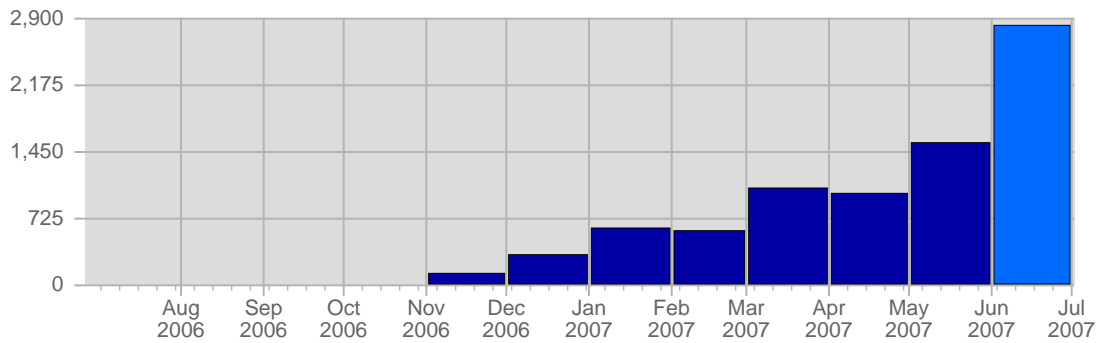

Traffic and Activity > Visits

Report Description

Report Description: Visits during the month of June 2007
 Report Range: Month of June 2007
 Report Scope: Historical Data

Historic Breakdown

Breakdown

Date	Total Visits	Average Visits Historically	Change	Percent of Total Visits
Fri Jun 1st, 2007	70	28,71	+70 ▲	2,47%
Sat Jun 2nd, 2007	103	32,82	+103 ▲	3,63%
Sun Jun 3rd, 2007	109	33,18	+31 ▲	3,84%
Mon Jun 4th, 2007	87	28,15	+30 ▲	3,06%
Tue Jun 5th, 2007	63	28,85	+2 ▲	2,22%
Wed Jun 6th, 2007	80	30,09	+21 ▲	2,82%
Thu Jun 7th, 2007	124	38,79	+52 ▲	4,37%
Fri Jun 8th, 2007	84	28,71	+14 ▲	2,96%
Sat Jun 9th, 2007	85	32,82	-18 ▼	2,99%
Sun Jun 10th, 2007	88	33,18	-21 ▼	3,10%
Mon Jun 11th, 2007	80	28,15	-7 ▼	2,82%
Tue Jun 12th, 2007	80	28,85	+17 ▲	2,82%
Wed Jun 13th, 2007	110	30,09	+30 ▲	3,87%
Thu Jun 14th, 2007	106	38,79	-18 ▼	3,73%
Fri Jun 15th, 2007	90	28,71	+6 ▲	3,17%
Sat Jun 16th, 2007	105	32,82	+20 ▲	3,70%
Sun Jun 17th, 2007	104	33,18	+16 ▲	3,66%
Mon Jun 18th, 2007	97	28,15	+17 ▲	3,42%
Tue Jun 19th, 2007	78	28,85	-2 ▼	2,75%
Wed Jun 20th, 2007	103	30,09	-7 ▼	3,63%
Thu Jun 21st, 2007	142	38,79	+36 ▲	5,00%
Fri Jun 22nd, 2007	89	28,71	-1 ▼	3,13%
Sat Jun 23rd, 2007	84	32,82	-21 ▼	2,96%
Sun Jun 24th, 2007	98	33,18	-6 ▼	3,45%
Mon Jun 25th, 2007	129	28,15	+32 ▲	4,54%
Tue Jun 26th, 2007	81	28,85	+3 ▲	2,85%
Wed Jun 27th, 2007	83	30,09	-20 ▼	2,92%
Thu Jun 28th, 2007	126	38,79	-16 ▼	4,44%
Fri Jun 29th, 2007	80	28,71	-9 ▼	2,82%
Sat Jun 30th, 2007	82	32,82	-2 ▼	2,89%
	2,840	65		