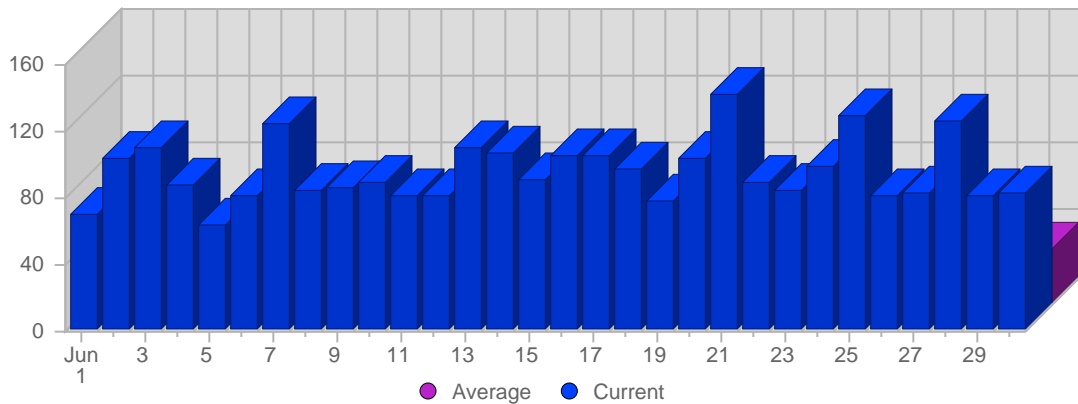

Traffic and Activity > Visits

Report Description

Report Description: Visits during the month of June 2007
 Report Range: Month of June 2007
 Report Scope: Historical Data

Historic Breakdown

Breakdown

Date	Total Visits	Average Visits Historically	Change	Percent of Total Visits
Fri Jun 1st, 2007	70	28,71	+70 ▲	2,47%
Sat Jun 2nd, 2007	103	32,82	+103 ▲	3,63%
Sun Jun 3rd, 2007	109	33,18	+31 ▲	3,84%
Mon Jun 4th, 2007	87	28,15	+30 ▲	3,06%
Tue Jun 5th, 2007	63	28,85	+2 ▲	2,22%
Wed Jun 6th, 2007	80	30,09	+21 ▲	2,82%
Thu Jun 7th, 2007	124	38,79	+52 ▲	4,37%
Fri Jun 8th, 2007	84	28,71	+14 ▲	2,96%
Sat Jun 9th, 2007	85	32,82	-18 ▼	2,99%
Sun Jun 10th, 2007	88	33,18	-21 ▼	3,10%
Mon Jun 11th, 2007	80	28,15	-7 ▼	2,82%
Tue Jun 12th, 2007	80	28,85	+17 ▲	2,82%
Wed Jun 13th, 2007	110	30,09	+30 ▲	3,87%
Thu Jun 14th, 2007	106	38,79	-18 ▼	3,73%
Fri Jun 15th, 2007	90	28,71	+6 ▲	3,17%
Sat Jun 16th, 2007	105	32,82	+20 ▲	3,70%
Sun Jun 17th, 2007	104	33,18	+16 ▲	3,66%
Mon Jun 18th, 2007	97	28,15	+17 ▲	3,42%
Tue Jun 19th, 2007	78	28,85	-2 ▼	2,75%
Wed Jun 20th, 2007	103	30,09	-7 ▼	3,63%
Thu Jun 21st, 2007	142	38,79	+36 ▲	5,00%
Fri Jun 22nd, 2007	89	28,71	-1 ▼	3,13%
Sat Jun 23rd, 2007	84	32,82	-21 ▼	2,96%
Sun Jun 24th, 2007	98	33,18	-6 ▼	3,45%
Mon Jun 25th, 2007	129	28,15	+32 ▲	4,54%
Tue Jun 26th, 2007	81	28,85	+3 ▲	2,85%
Wed Jun 27th, 2007	83	30,09	-20 ▼	2,92%
Thu Jun 28th, 2007	126	38,79	-16 ▼	4,44%
Fri Jun 29th, 2007	80	28,71	-9 ▼	2,82%
Sat Jun 30th, 2007	82	32,82	-2 ▼	2,89%
	2,840	65		