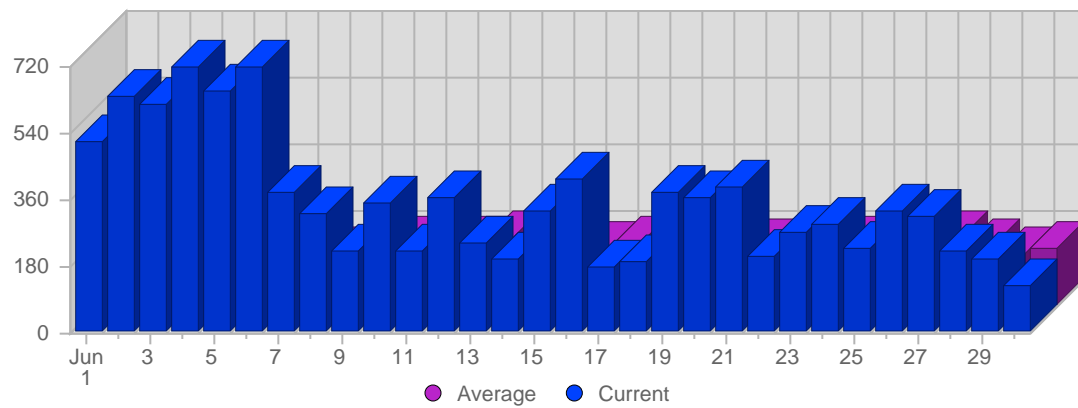

Traffic and Activity > Page Views

Report Description

Report Description: Page Views during the month of June 2007
 Report Range: Month of June 2007
 Report Scope: Historical Data

Historic Breakdown

Breakdown

Date	Total Page Views	Average Page Views Historically	Change	Percent of Total Page Views
Fri Jun 1st, 2007	516	139,50	+516 ▲	4,89%
Sat Jun 2nd, 2007	637	154,77	+637 ▲	6,04%
Sun Jun 3rd, 2007	614	167,82	+73 ▲	5,82%
Mon Jun 4th, 2007	717	175,15	+193 ▲	6,80%
Tue Jun 5th, 2007	651	168,32	+82 ▲	6,17%
Wed Jun 6th, 2007	714	183,82	+330 ▲	6,77%
Thu Jun 7th, 2007	375	163,29	+222 ▲	3,56%
Fri Jun 8th, 2007	323	139,50	-193 ▼	3,06%
Sat Jun 9th, 2007	218	154,77	-419 ▼	2,07%
Sun Jun 10th, 2007	349	167,82	-265 ▼	3,31%
Mon Jun 11th, 2007	220	175,15	-497 ▼	2,09%
Tue Jun 12th, 2007	360	168,32	-291 ▼	3,41%
Wed Jun 13th, 2007	242	183,82	-472 ▼	2,29%
Thu Jun 14th, 2007	196	163,29	-179 ▼	1,86%
Fri Jun 15th, 2007	329	139,50	+6 ▲	3,12%
Sat Jun 16th, 2007	413	154,77	+195 ▲	3,92%
Sun Jun 17th, 2007	176	167,82	-173 ▼	1,67%
Mon Jun 18th, 2007	194	175,15	-26 ▼	1,84%
Tue Jun 19th, 2007	376	168,32	+16 ▲	3,56%
Wed Jun 20th, 2007	361	183,82	+119 ▲	3,42%
Thu Jun 21st, 2007	391	163,29	+195 ▲	3,71%
Fri Jun 22nd, 2007	208	139,50	-121 ▼	1,97%
Sat Jun 23rd, 2007	272	154,77	-141 ▼	2,58%
Sun Jun 24th, 2007	289	167,82	+113 ▲	2,74%
Mon Jun 25th, 2007	229	175,15	+35 ▲	2,17%
Tue Jun 26th, 2007	325	168,32	-51 ▼	3,08%
Wed Jun 27th, 2007	314	183,82	-47 ▼	2,98%
Thu Jun 28th, 2007	217	163,29	-174 ▼	2,06%
Fri Jun 29th, 2007	198	139,50	-10 ▼	1,88%
Sat Jun 30th, 2007	125	154,77	-147 ▼	1,19%
	10,549	3,771		