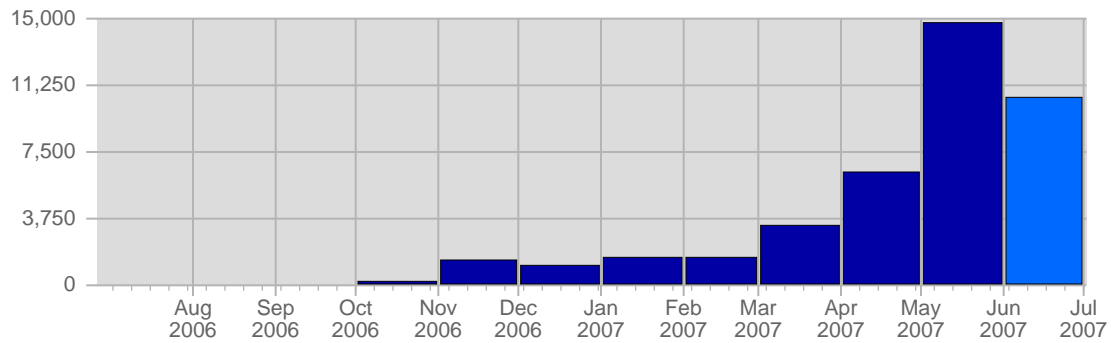

Traffic and Activity > Page Views

Report Description

Report Description: Page Views during the month of June 2007
 Report Range: Month of June 2007
 Report Scope: Historical Data

Historic Breakdown

Breakdown

Date	Total Page Views	Average Page Views Historically	Change	Percent of Total Page Views
Fri Jun 1st, 2007	516	139,50	+516 ▲	4,89%
Sat Jun 2nd, 2007	637	154,77	+637 ▲	6,04%
Sun Jun 3rd, 2007	614	167,82	+73 ▲	5,82%
Mon Jun 4th, 2007	717	175,15	+193 ▲	6,80%
Tue Jun 5th, 2007	651	168,32	+82 ▲	6,17%
Wed Jun 6th, 2007	714	183,82	+330 ▲	6,77%
Thu Jun 7th, 2007	375	163,29	+222 ▲	3,56%
Fri Jun 8th, 2007	323	139,50	-193 ▼	3,06%
Sat Jun 9th, 2007	218	154,77	-419 ▼	2,07%
Sun Jun 10th, 2007	349	167,82	-265 ▼	3,31%
Mon Jun 11th, 2007	220	175,15	-497 ▼	2,09%
Tue Jun 12th, 2007	360	168,32	-291 ▼	3,41%
Wed Jun 13th, 2007	242	183,82	-472 ▼	2,29%
Thu Jun 14th, 2007	196	163,29	-179 ▼	1,86%
Fri Jun 15th, 2007	329	139,50	+6 ▲	3,12%
Sat Jun 16th, 2007	413	154,77	+195 ▲	3,92%
Sun Jun 17th, 2007	176	167,82	-173 ▼	1,67%
Mon Jun 18th, 2007	194	175,15	-26 ▼	1,84%
Tue Jun 19th, 2007	376	168,32	+16 ▲	3,56%
Wed Jun 20th, 2007	361	183,82	+119 ▲	3,42%
Thu Jun 21st, 2007	391	163,29	+195 ▲	3,71%
Fri Jun 22nd, 2007	208	139,50	-121 ▼	1,97%
Sat Jun 23rd, 2007	272	154,77	-141 ▼	2,58%
Sun Jun 24th, 2007	289	167,82	+113 ▲	2,74%
Mon Jun 25th, 2007	229	175,15	+35 ▲	2,17%
Tue Jun 26th, 2007	325	168,32	-51 ▼	3,08%
Wed Jun 27th, 2007	314	183,82	-47 ▼	2,98%
Thu Jun 28th, 2007	217	163,29	-174 ▼	2,06%
Fri Jun 29th, 2007	198	139,50	-10 ▼	1,88%
Sat Jun 30th, 2007	125	154,77	-147 ▼	1,19%
	10,549	3,771		