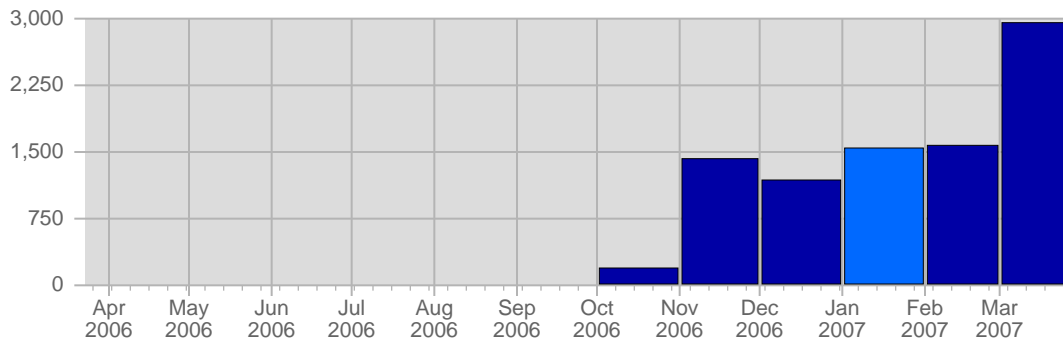

Traffic and Activity > Page Views

Report Description

Report Description: Page Views during the month of January 2007
 Report Range: Month of January 2007
 Report Scope: Historical Data

Historic Breakdown