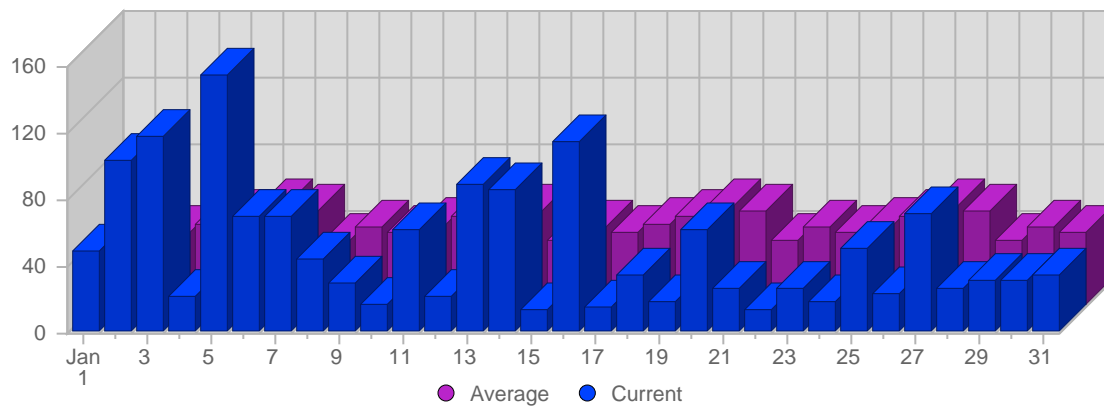

Traffic and Activity > Page Views

Report Description

Report Description: Page Views during the month of January 2007
Report Range: Month of January 2007
Report Scope: Historical Data

Historic Breakdown

Breakdown