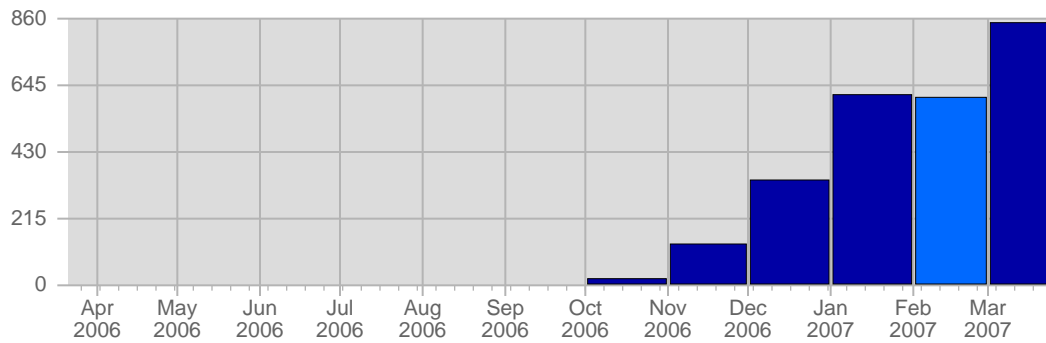

## Traffic and Activity > Visits

### Report Description

Report Description: Visits during the month of February 2007  
 Report Range: Month of February 2007  
 Report Scope: Historical Data

### Breakdown

Date	Total Visits	Average Visits Historically	Change	Percent of Total Visits
Thu Feb 1st, 2007	25	20,90	+25 ▲	4,13%
Fri Feb 2nd, 2007	9	11,74	+9 ▲	1,49%
Sat Feb 3rd, 2007	23	18,16	+23 ▲	3,80%
Sun Feb 4th, 2007	23	18,37	-64 ▼	3,80%
Mon Feb 5th, 2007	13	12,26	-18 ▼	2,15%
Tue Feb 6th, 2007	20	10,00	-4 ▼	3,31%
Wed Feb 7th, 2007	20	11,74	+2 ▲	3,31%
Thu Feb 8th, 2007	24	20,90	-1 ▼	3,97%
Fri Feb 9th, 2007	31	11,74	+22 ▲	5,12%
Sat Feb 10th, 2007	12	18,16	-11 ▼	1,98%
Sun Feb 11th, 2007	23	18,37	0 ▬	3,80%
Mon Feb 12th, 2007	14	12,26	+1 ▲	2,31%
Tue Feb 13th, 2007	15	10,00	-5 ▼	2,48%
Wed Feb 14th, 2007	26	11,74	+6 ▲	4,30%
Thu Feb 15th, 2007	20	20,90	-4 ▼	3,31%
Fri Feb 16th, 2007	21	11,74	-10 ▼	3,47%
Sat Feb 17th, 2007	9	18,16	-3 ▼	1,49%
Sun Feb 18th, 2007	20	18,37	-3 ▼	3,31%
Mon Feb 19th, 2007	17	12,26	+3 ▲	2,81%
Tue Feb 20th, 2007	15	10,00	0 ▬	2,48%
Wed Feb 21st, 2007	14	11,74	-12 ▼	2,31%
Thu Feb 22nd, 2007	28	20,90	+8 ▲	4,63%
Fri Feb 23rd, 2007	18	11,74	-3 ▼	2,98%
Sat Feb 24th, 2007	32	18,16	+23 ▲	5,29%
Sun Feb 25th, 2007	55	18,37	+35 ▲	9,09%
Mon Feb 26th, 2007	34	12,26	+17 ▲	5,62%
Tue Feb 27th, 2007	18	10,00	+3 ▲	2,98%
Wed Feb 28th, 2007	26	11,74	+12 ▲	4,30%
	605	65		