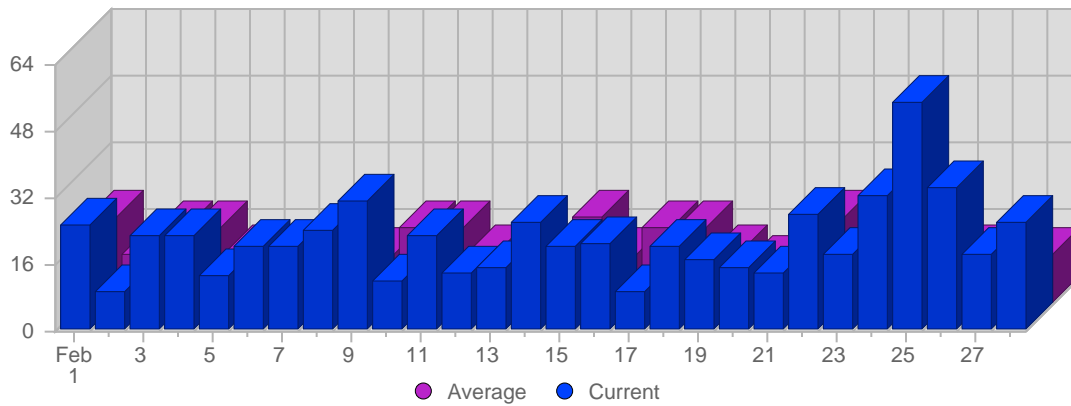

## Traffic and Activity > Visits

### Report Description

Report Description: Visits during the month of February 2007  
 Report Range: Month of February 2007  
 Report Scope: Historical Data

### Historic Breakdown

### Breakdown

Date	Total Visits	Average Visits Historically	Change	Percent of Total Visits
Thu Feb 1st, 2007	25	20,90	+25 ▲	4,13%
Fri Feb 2nd, 2007	9	11,74	+9 ▲	1,49%
Sat Feb 3rd, 2007	23	18,16	+23 ▲	3,80%
Sun Feb 4th, 2007	23	18,37	-64 ▼	3,80%
Mon Feb 5th, 2007	13	12,26	-18 ▼	2,15%
Tue Feb 6th, 2007	20	10,00	-4 ▼	3,31%
Wed Feb 7th, 2007	20	11,74	+2 ▲	3,31%
Thu Feb 8th, 2007	24	20,90	-1 ▼	3,97%
Fri Feb 9th, 2007	31	11,74	+22 ▲	5,12%
Sat Feb 10th, 2007	12	18,16	-11 ▼	1,98%
Sun Feb 11th, 2007	23	18,37	0 ▬	3,80%
Mon Feb 12th, 2007	14	12,26	+1 ▲	2,31%
Tue Feb 13th, 2007	15	10,00	-5 ▼	2,48%
Wed Feb 14th, 2007	26	11,74	+6 ▲	4,30%
Thu Feb 15th, 2007	20	20,90	-4 ▼	3,31%
Fri Feb 16th, 2007	21	11,74	-10 ▼	3,47%
Sat Feb 17th, 2007	9	18,16	-3 ▼	1,49%
Sun Feb 18th, 2007	20	18,37	-3 ▼	3,31%
Mon Feb 19th, 2007	17	12,26	+3 ▲	2,81%
Tue Feb 20th, 2007	15	10,00	0 ▬	2,48%
Wed Feb 21st, 2007	14	11,74	-12 ▼	2,31%
Thu Feb 22nd, 2007	28	20,90	+8 ▲	4,63%
Fri Feb 23rd, 2007	18	11,74	-3 ▼	2,98%
Sat Feb 24th, 2007	32	18,16	+23 ▲	5,29%
Sun Feb 25th, 2007	55	18,37	+35 ▲	9,09%
Mon Feb 26th, 2007	34	12,26	+17 ▲	5,62%
Tue Feb 27th, 2007	18	10,00	+3 ▲	2,98%
Wed Feb 28th, 2007	26	11,74	+12 ▲	4,30%
	605	65		