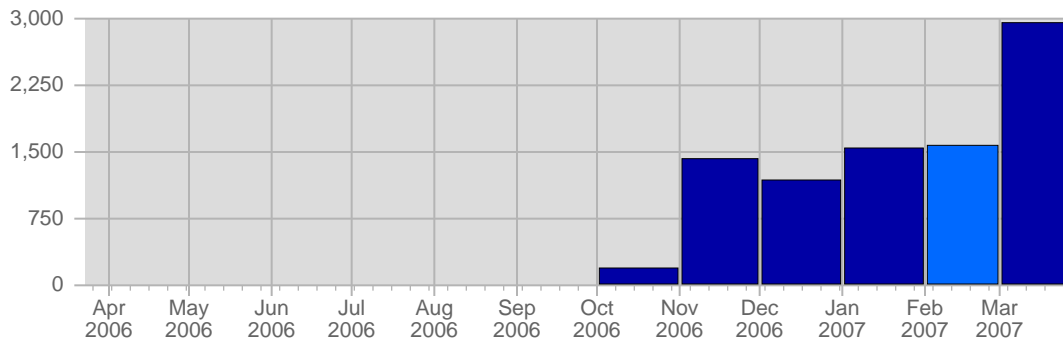

## Traffic and Activity > Page Views

### Report Description

Report Description: Page Views during the month of February 2007  
 Report Range: Month of February 2007  
 Report Scope: Historical Data

### Breakdown

Date	Total Page Views	Average Page Views Historically	Change	Percent of Total Page Views
Thu Feb 1st, 2007	22	49,00	+22 ▲	1,39%
Fri Feb 2nd, 2007	133	53,90	+133 ▲	8,40%
Sat Feb 3rd, 2007	37	59,47	+37 ▲	2,34%
Sun Feb 4th, 2007	55	56,74	+29 ▲	3,47%
Mon Feb 5th, 2007	76	38,58	+45 ▲	4,80%
Tue Feb 6th, 2007	18	47,79	-13 ▼	1,14%
Wed Feb 7th, 2007	23	43,21	-12 ▼	1,45%
Thu Feb 8th, 2007	25	49,00	+3 ▲	1,58%
Fri Feb 9th, 2007	49	53,90	-84 ▼	3,09%
Sat Feb 10th, 2007	38	59,47	+1 ▲	2,40%
Sun Feb 11th, 2007	89	56,74	+34 ▲	5,62%
Mon Feb 12th, 2007	16	38,58	-60 ▼	1,01%
Tue Feb 13th, 2007	24	47,79	+6 ▲	1,52%
Wed Feb 14th, 2007	54	43,21	+31 ▲	3,41%
Thu Feb 15th, 2007	52	49,00	+27 ▲	3,28%
Fri Feb 16th, 2007	34	53,90	-15 ▼	2,15%
Sat Feb 17th, 2007	127	59,47	+89 ▲	8,02%
Sun Feb 18th, 2007	53	56,74	-36 ▼	3,35%
Mon Feb 19th, 2007	35	38,58	+19 ▲	2,21%
Tue Feb 20th, 2007	43	47,79	+19 ▲	2,72%
Wed Feb 21st, 2007	53	43,21	-1 ▼	3,35%
Thu Feb 22nd, 2007	62	49,00	+10 ▲	3,91%
Fri Feb 23rd, 2007	94	53,90	+60 ▲	5,93%
Sat Feb 24th, 2007	84	59,47	-43 ▼	5,30%
Sun Feb 25th, 2007	64	56,74	+11 ▲	4,04%
Mon Feb 26th, 2007	59	38,58	+24 ▲	3,73%
Tue Feb 27th, 2007	66	47,79	+23 ▲	4,17%
Wed Feb 28th, 2007	99	43,21	+46 ▲	6,25%
	1,584	1,146		