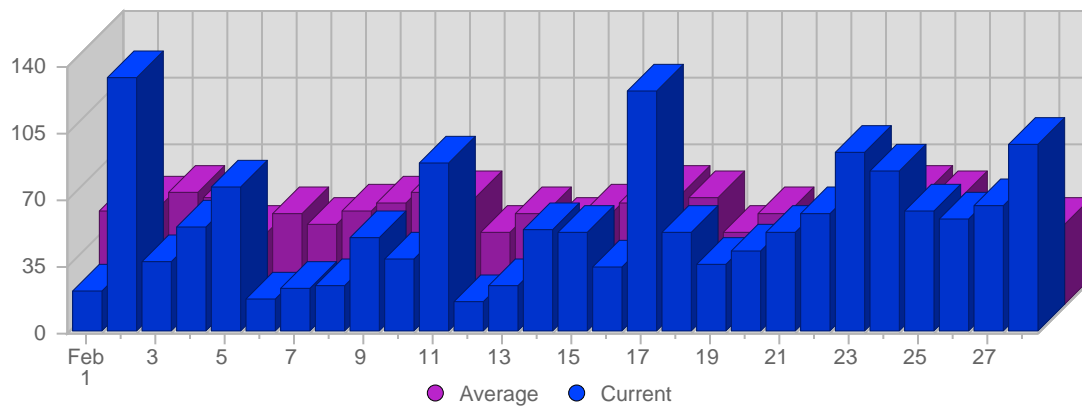

## Traffic and Activity > Page Views

### Report Description

Report Description: Page Views during the month of February 2007  
 Report Range: Month of February 2007  
 Report Scope: Historical Data

### Historic Breakdown

### Breakdown

Date	Total Page Views	Average Page Views Historically	Change	Percent of Total Page Views
Thu Feb 1st, 2007	22	49,00	+22 ▲	1,39%
Fri Feb 2nd, 2007	133	53,90	+133 ▲	8,40%
Sat Feb 3rd, 2007	37	59,47	+37 ▲	2,34%
Sun Feb 4th, 2007	55	56,74	+29 ▲	3,47%
Mon Feb 5th, 2007	76	38,58	+45 ▲	4,80%
Tue Feb 6th, 2007	18	47,79	-13 ▼	1,14%
Wed Feb 7th, 2007	23	43,21	-12 ▼	1,45%
Thu Feb 8th, 2007	25	49,00	+3 ▲	1,58%
Fri Feb 9th, 2007	49	53,90	-84 ▼	3,09%
Sat Feb 10th, 2007	38	59,47	+1 ▲	2,40%
Sun Feb 11th, 2007	89	56,74	+34 ▲	5,62%
Mon Feb 12th, 2007	16	38,58	-60 ▼	1,01%
Tue Feb 13th, 2007	24	47,79	+6 ▲	1,52%
Wed Feb 14th, 2007	54	43,21	+31 ▲	3,41%
Thu Feb 15th, 2007	52	49,00	+27 ▲	3,28%
Fri Feb 16th, 2007	34	53,90	-15 ▼	2,15%
Sat Feb 17th, 2007	127	59,47	+89 ▲	8,02%
Sun Feb 18th, 2007	53	56,74	-36 ▼	3,35%
Mon Feb 19th, 2007	35	38,58	+19 ▲	2,21%
Tue Feb 20th, 2007	43	47,79	+19 ▲	2,72%
Wed Feb 21st, 2007	53	43,21	-1 ▼	3,35%
Thu Feb 22nd, 2007	62	49,00	+10 ▲	3,91%
Fri Feb 23rd, 2007	94	53,90	+60 ▲	5,93%
Sat Feb 24th, 2007	84	59,47	-43 ▼	5,30%
Sun Feb 25th, 2007	64	56,74	+11 ▲	4,04%
Mon Feb 26th, 2007	59	38,58	+24 ▲	3,73%
Tue Feb 27th, 2007	66	47,79	+23 ▲	4,17%
Wed Feb 28th, 2007	99	43,21	+46 ▲	6,25%
	1,584	1,146		