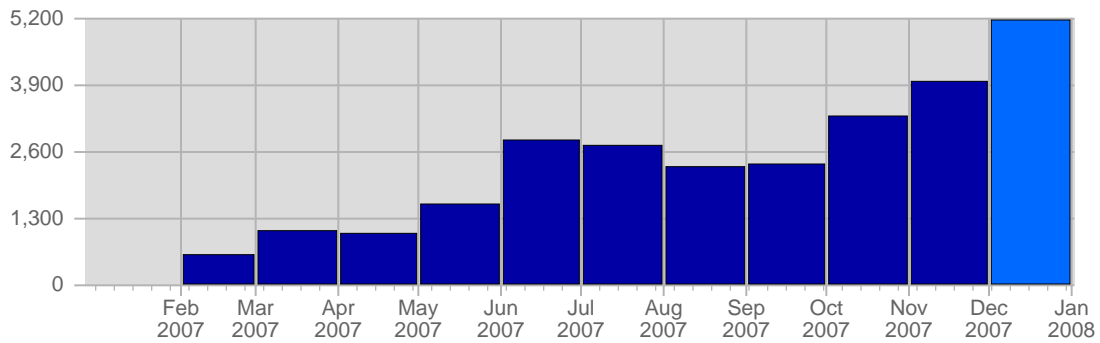

## Traffic and Activity > Visits

### Report Description

Report Description: Visits during the month of December 2007  
 Report Range: Month of December 2007  
 Report Scope: Historical Data

### Breakdown

Date	Total Visits	Average Visits Historically	Change	Percent of Total Visits
Sat Dec 1st, 2007	137	58,49	+137 ▲	2,66%
Sun Dec 2nd, 2007	142	62,66	+142 ▲	2,76%
Mon Dec 3rd, 2007	126	65,49	+126 ▲	2,45%
Tue Dec 4th, 2007	181	64,95	+181 ▲	3,51%
Wed Dec 5th, 2007	155	62,71	+155 ▲	3,01%
Thu Dec 6th, 2007	172	72,82	+172 ▲	3,34%
Fri Dec 7th, 2007	196	65,64	+196 ▲	3,80%
Sat Dec 8th, 2007	134	58,49	-3 ▼	2,60%
Sun Dec 9th, 2007	140	62,66	-2 ▼	2,72%
Mon Dec 10th, 2007	177	65,49	+51 ▲	3,43%
Tue Dec 11th, 2007	213	64,95	+32 ▲	4,13%
Wed Dec 12th, 2007	205	62,71	+50 ▲	3,98%
Thu Dec 13th, 2007	174	72,82	+2 ▲	3,38%
Fri Dec 14th, 2007	172	65,64	-24 ▼	3,34%
Sat Dec 15th, 2007	162	58,49	+28 ▲	3,14%
Sun Dec 16th, 2007	192	62,66	+52 ▲	3,73%
Mon Dec 17th, 2007	221	65,49	+44 ▲	4,29%
Tue Dec 18th, 2007	207	64,95	-6 ▼	4,02%
Wed Dec 19th, 2007	144	62,71	-61 ▼	2,79%
Thu Dec 20th, 2007	161	72,82	-13 ▼	3,12%
Fri Dec 21st, 2007	144	65,64	-28 ▼	2,79%
Sat Dec 22nd, 2007	133	58,49	-29 ▼	2,58%
Sun Dec 23rd, 2007	131	62,66	-61 ▼	2,54%
Mon Dec 24th, 2007	146	65,49	-75 ▼	2,83%
Tue Dec 25th, 2007	156	64,95	-51 ▼	3,03%
Wed Dec 26th, 2007	131	62,71	-13 ▼	2,54%
Thu Dec 27th, 2007	205	72,82	+44 ▲	3,98%
Fri Dec 28th, 2007	205	65,64	+61 ▲	3,98%
Sat Dec 29th, 2007	153	58,49	+20 ▲	2,97%
Sun Dec 30th, 2007	196	62,66	+65 ▲	3,80%
Mon Dec 31st, 2007	143	65,49	-3 ▼	2,78%
	5,154	-		