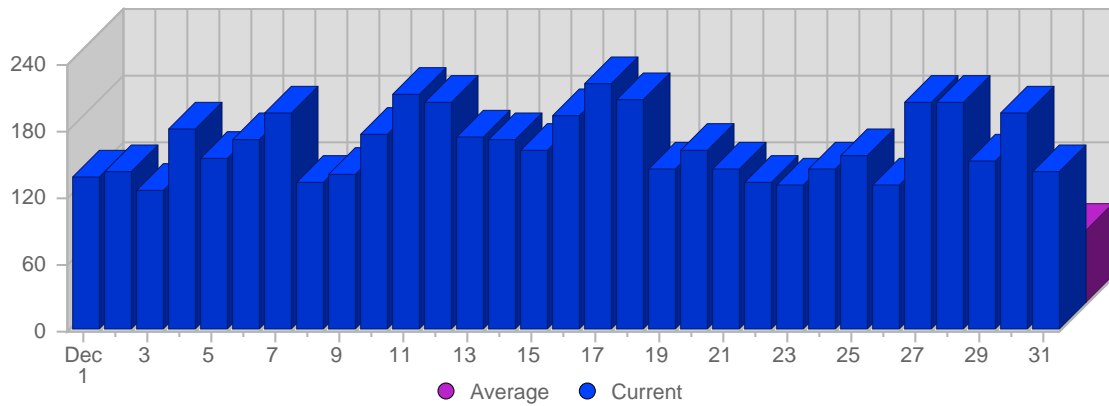

## Traffic and Activity > Visits

### Report Description

Report Description: Visits during the month of December 2007  
 Report Range: Month of December 2007  
 Report Scope: Historical Data

### Historic Breakdown

### Breakdown

Date	Total Visits	Average Visits Historically	Change	Percent of Total Visits
Sat Dec 1st, 2007	137	58,49	+137 ▲	2,66%
Sun Dec 2nd, 2007	142	62,66	+142 ▲	2,76%
Mon Dec 3rd, 2007	126	65,49	+126 ▲	2,45%
Tue Dec 4th, 2007	181	64,95	+181 ▲	3,51%
Wed Dec 5th, 2007	155	62,71	+155 ▲	3,01%
Thu Dec 6th, 2007	172	72,82	+172 ▲	3,34%
Fri Dec 7th, 2007	196	65,64	+196 ▲	3,80%
Sat Dec 8th, 2007	134	58,49	-3 ▼	2,60%
Sun Dec 9th, 2007	140	62,66	-2 ▼	2,72%
Mon Dec 10th, 2007	177	65,49	+51 ▲	3,43%
Tue Dec 11th, 2007	213	64,95	+32 ▲	4,13%
Wed Dec 12th, 2007	205	62,71	+50 ▲	3,98%
Thu Dec 13th, 2007	174	72,82	+2 ▲	3,38%
Fri Dec 14th, 2007	172	65,64	-24 ▼	3,34%
Sat Dec 15th, 2007	162	58,49	+28 ▲	3,14%
Sun Dec 16th, 2007	192	62,66	+52 ▲	3,73%
Mon Dec 17th, 2007	221	65,49	+44 ▲	4,29%
Tue Dec 18th, 2007	207	64,95	-6 ▼	4,02%
Wed Dec 19th, 2007	144	62,71	-61 ▼	2,79%
Thu Dec 20th, 2007	161	72,82	-13 ▼	3,12%
Fri Dec 21st, 2007	144	65,64	-28 ▼	2,79%
Sat Dec 22nd, 2007	133	58,49	-29 ▼	2,58%
Sun Dec 23rd, 2007	131	62,66	-61 ▼	2,54%
Mon Dec 24th, 2007	146	65,49	-75 ▼	2,83%
Tue Dec 25th, 2007	156	64,95	-51 ▼	3,03%
Wed Dec 26th, 2007	131	62,71	-13 ▼	2,54%
Thu Dec 27th, 2007	205	72,82	+44 ▲	3,98%
Fri Dec 28th, 2007	205	65,64	+61 ▲	3,98%
Sat Dec 29th, 2007	153	58,49	+20 ▲	2,97%
Sun Dec 30th, 2007	196	62,66	+65 ▲	3,80%
Mon Dec 31st, 2007	143	65,49	-3 ▼	2,78%
	5,154	-		