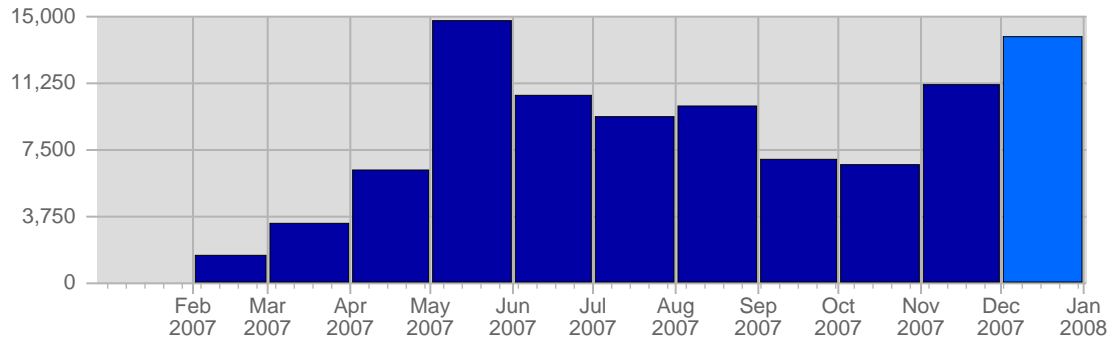

Traffic and Activity > Page Views

Report Description

Report Description: Page Views during the month of December 2007
 Report Range: Month of December 2007
 Report Scope: Historical Data

Historic Breakdown

Breakdown

Date	Total Page Views	Average Page Views Historically	Change	Percent of Total Page Views
Sat Dec 1st, 2007	746	212,77	+746 ▲	5,40%
Sun Dec 2nd, 2007	309	235,38	+309 ▲	2,24%
Mon Dec 3rd, 2007	304	234,98	+304 ▲	2,20%
Tue Dec 4th, 2007	679	248,51	+679 ▲	4,92%
Wed Dec 5th, 2007	527	240,95	+527 ▲	3,81%
Thu Dec 6th, 2007	560	223,30	+560 ▲	4,05%
Fri Dec 7th, 2007	503	216,07	+503 ▲	3,64%
Sat Dec 8th, 2007	319	212,77	-427 ▼	2,31%
Sun Dec 9th, 2007	380	235,38	+71 ▲	2,75%
Mon Dec 10th, 2007	637	234,98	+333 ▲	4,61%
Tue Dec 11th, 2007	364	248,51	-315 ▼	2,64%
Wed Dec 12th, 2007	535	240,95	+8 ▲	3,87%
Thu Dec 13th, 2007	435	223,30	-125 ▼	3,15%
Fri Dec 14th, 2007	637	216,07	+134 ▲	4,61%
Sat Dec 15th, 2007	493	212,77	+174 ▲	3,57%
Sun Dec 16th, 2007	869	235,38	+489 ▲	6,29%
Mon Dec 17th, 2007	503	234,98	-134 ▼	3,64%
Tue Dec 18th, 2007	482	248,51	+118 ▲	3,49%
Wed Dec 19th, 2007	356	240,95	-179 ▼	2,58%
Thu Dec 20th, 2007	395	223,30	-40 ▼	2,86%
Fri Dec 21st, 2007	526	216,07	-111 ▼	3,81%
Sat Dec 22nd, 2007	434	212,77	-59 ▼	3,14%
Sun Dec 23rd, 2007	227	235,38	-642 ▼	1,64%
Mon Dec 24th, 2007	415	234,98	-88 ▼	3,00%
Tue Dec 25th, 2007	263	248,51	-219 ▼	1,90%
Wed Dec 26th, 2007	185	240,95	-171 ▼	1,34%
Thu Dec 27th, 2007	280	223,30	-115 ▼	2,03%
Fri Dec 28th, 2007	474	216,07	-52 ▼	3,43%
Sat Dec 29th, 2007	349	212,77	-85 ▼	2,53%
Sun Dec 30th, 2007	332	235,38	+105 ▲	2,40%
Mon Dec 31st, 2007	298	234,98	-117 ▼	2,16%
	13,816	6,586		