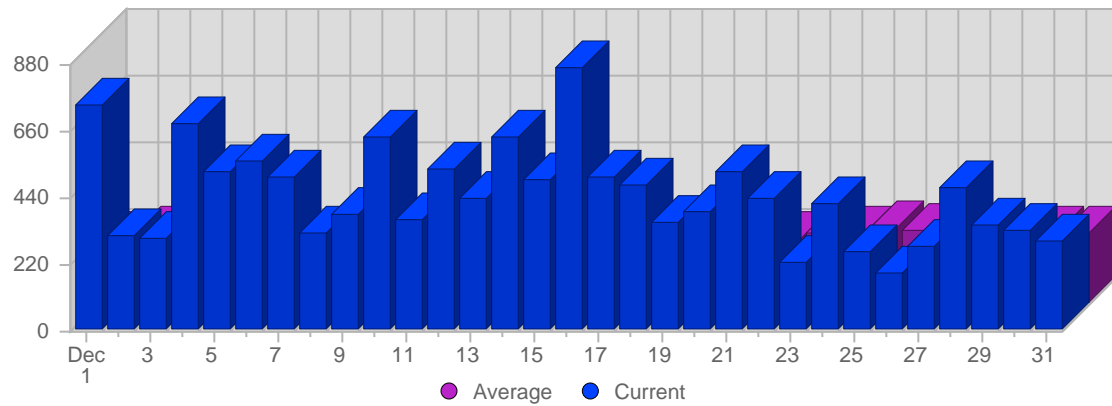

Traffic and Activity > Page Views

Report Description

Report Description: Page Views during the month of December 2007
 Report Range: Month of December 2007
 Report Scope: Historical Data

Historic Breakdown

Breakdown

Date	Total Page Views	Average Page Views Historically	Change	Percent of Total Page Views
Sat Dec 1st, 2007	746	212,77	+746 ▲	5,40%
Sun Dec 2nd, 2007	309	235,38	+309 ▲	2,24%
Mon Dec 3rd, 2007	304	234,98	+304 ▲	2,20%
Tue Dec 4th, 2007	679	248,51	+679 ▲	4,92%
Wed Dec 5th, 2007	527	240,95	+527 ▲	3,81%
Thu Dec 6th, 2007	560	223,30	+560 ▲	4,05%
Fri Dec 7th, 2007	503	216,07	+503 ▲	3,64%
Sat Dec 8th, 2007	319	212,77	-427 ▼	2,31%
Sun Dec 9th, 2007	380	235,38	+71 ▲	2,75%
Mon Dec 10th, 2007	637	234,98	+333 ▲	4,61%
Tue Dec 11th, 2007	364	248,51	-315 ▼	2,64%
Wed Dec 12th, 2007	535	240,95	+8 ▲	3,87%
Thu Dec 13th, 2007	435	223,30	-125 ▼	3,15%
Fri Dec 14th, 2007	637	216,07	+134 ▲	4,61%
Sat Dec 15th, 2007	493	212,77	+174 ▲	3,57%
Sun Dec 16th, 2007	869	235,38	+489 ▲	6,29%
Mon Dec 17th, 2007	503	234,98	-134 ▼	3,64%
Tue Dec 18th, 2007	482	248,51	+118 ▲	3,49%
Wed Dec 19th, 2007	356	240,95	-179 ▼	2,58%
Thu Dec 20th, 2007	395	223,30	-40 ▼	2,86%
Fri Dec 21st, 2007	526	216,07	-111 ▼	3,81%
Sat Dec 22nd, 2007	434	212,77	-59 ▼	3,14%
Sun Dec 23rd, 2007	227	235,38	-642 ▼	1,64%
Mon Dec 24th, 2007	415	234,98	-88 ▼	3,00%
Tue Dec 25th, 2007	263	248,51	-219 ▼	1,90%
Wed Dec 26th, 2007	185	240,95	-171 ▼	1,34%
Thu Dec 27th, 2007	280	223,30	-115 ▼	2,03%
Fri Dec 28th, 2007	474	216,07	-52 ▼	3,43%
Sat Dec 29th, 2007	349	212,77	-85 ▼	2,53%
Sun Dec 30th, 2007	332	235,38	+105 ▲	2,40%
Mon Dec 31st, 2007	298	234,98	-117 ▼	2,16%
	13,816	6,586		