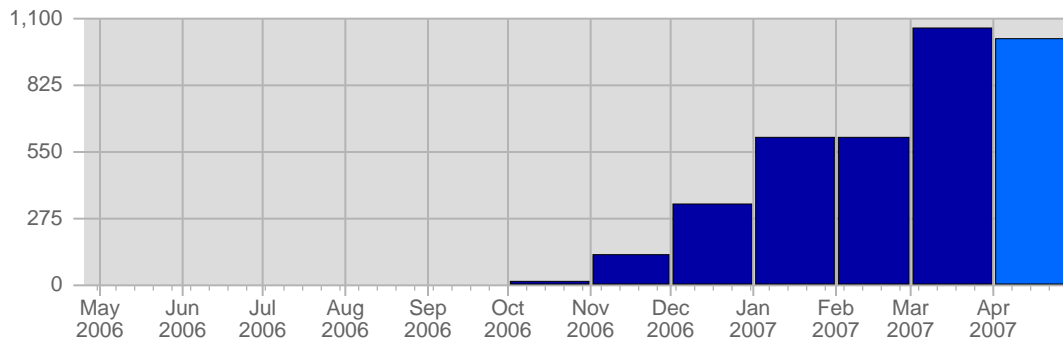

## Traffic and Activity > Visits

### Report Description

Report Description: Visits during the month of April 2007  
 Report Range: Month of April 2007  
 Report Scope: Live Data (forecasted values)

### Breakdown

Date	Total Visits	Average Visits Historically	Forecasted Visits this Period	Percent of Total Visits
Sun Apr 1st, 2007	21	22,04	-	2,07%
Mon Apr 2nd, 2007	25	17,77	-	2,47%
Tue Apr 3rd, 2007	75	19,92	-	7,40%
Wed Apr 4th, 2007	44	18,46	-	4,34%
Thu Apr 5th, 2007	40	24,00	-	3,95%
Fri Apr 6th, 2007	40	17,23	-	3,95%
Sat Apr 7th, 2007	20	21,96	-	1,97%
Sun Apr 8th, 2007	10	22,04	-	0,99%
Mon Apr 9th, 2007	10	17,77	-	0,99%
Tue Apr 10th, 2007	17	19,92	-	1,68%
Wed Apr 11th, 2007	38	18,46	-	3,75%
Thu Apr 12th, 2007	23	24,00	-	2,27%
Fri Apr 13th, 2007	32	17,23	-	3,16%
Sat Apr 14th, 2007	35	21,96	-	3,45%
Sun Apr 15th, 2007	32	22,04	-	3,16%
Mon Apr 16th, 2007	19	17,77	-	1,87%
Tue Apr 17th, 2007	31	19,92	-	3,06%
Wed Apr 18th, 2007	31	18,46	-	3,06%
Thu Apr 19th, 2007	45	24,00	-	4,44%
Fri Apr 20th, 2007	28	17,23	-	2,76%
Sat Apr 21st, 2007	21	21,96	-	2,07%
Sun Apr 22nd, 2007	52	22,04	-	5,13%
Mon Apr 23rd, 2007	26	17,77	-	2,56%
Tue Apr 24th, 2007	86	19,92	-	8,48%
Wed Apr 25th, 2007	28	18,46	-	2,76%
Thu Apr 26th, 2007	29	24,00	-	2,86%
Fri Apr 27th, 2007	25	17,23	-	2,47%
Sat Apr 28th, 2007	33	21,96	-	3,25%
Sun Apr 29th, 2007	59	22,04	-	5,82%
Mon Apr 30th, 2007	39	17,77	25,15	3,85%
	1,014	65	65	