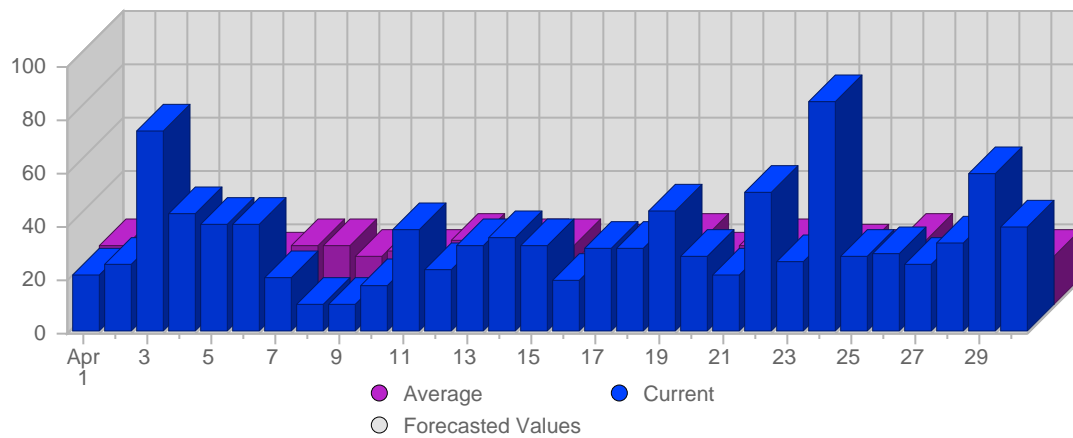

## Traffic and Activity > Visits

### Report Description

Report Description: Visits during the month of April 2007  
 Report Range: Month of April 2007  
 Report Scope: Live Data (forecasted values)

### Historic Breakdown

### Breakdown

Date	Total Visits	Average Visits Historically	Forecasted Visits this Period	Percent of Total Visits
Sun Apr 1st, 2007	21	22,04	-	2,07%
Mon Apr 2nd, 2007	25	17,77	-	2,47%
Tue Apr 3rd, 2007	75	19,92	-	7,40%
Wed Apr 4th, 2007	44	18,46	-	4,34%
Thu Apr 5th, 2007	40	24,00	-	3,95%
Fri Apr 6th, 2007	40	17,23	-	3,95%
Sat Apr 7th, 2007	20	21,96	-	1,97%
Sun Apr 8th, 2007	10	22,04	-	0,99%
Mon Apr 9th, 2007	10	17,77	-	0,99%
Tue Apr 10th, 2007	17	19,92	-	1,68%
Wed Apr 11th, 2007	38	18,46	-	3,75%
Thu Apr 12th, 2007	23	24,00	-	2,27%
Fri Apr 13th, 2007	32	17,23	-	3,16%
Sat Apr 14th, 2007	35	21,96	-	3,45%
Sun Apr 15th, 2007	32	22,04	-	3,16%
Mon Apr 16th, 2007	19	17,77	-	1,87%
Tue Apr 17th, 2007	31	19,92	-	3,06%
Wed Apr 18th, 2007	31	18,46	-	3,06%
Thu Apr 19th, 2007	45	24,00	-	4,44%
Fri Apr 20th, 2007	28	17,23	-	2,76%
Sat Apr 21st, 2007	21	21,96	-	2,07%
Sun Apr 22nd, 2007	52	22,04	-	5,13%
Mon Apr 23rd, 2007	26	17,77	-	2,56%
Tue Apr 24th, 2007	86	19,92	-	8,48%
Wed Apr 25th, 2007	28	18,46	-	2,76%
Thu Apr 26th, 2007	29	24,00	-	2,86%
Fri Apr 27th, 2007	25	17,23	-	2,47%
Sat Apr 28th, 2007	33	21,96	-	3,25%
Sun Apr 29th, 2007	59	22,04	-	5,82%
Mon Apr 30th, 2007	39	17,77	25,15	3,85%
	1,014	65	65	