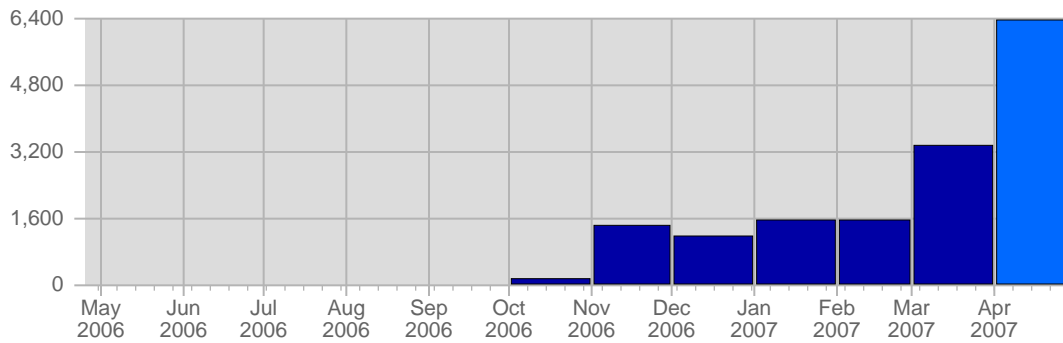

Traffic and Activity > Page Views

Report Description

Report Description: Page Views during the month of April 2007
 Report Range: Month of April 2007
 Report Scope: Live Data (forecasted values)

Historic Breakdown

Breakdown

Date	Total Page Views	Average Page Views Historically	Forecasted Page Views this Period	Percent of Total Page Views
Sun Apr 1st, 2007	72	86,85	-	1,13%
Mon Apr 2nd, 2007	186	66,46	-	2,93%
Tue Apr 3rd, 2007	186	81,50	-	2,93%
Wed Apr 4th, 2007	140	89,62	-	2,20%
Thu Apr 5th, 2007	358	83,73	-	5,63%
Fri Apr 6th, 2007	65	77,19	-	1,02%
Sat Apr 7th, 2007	141	95,58	-	2,22%
Sun Apr 8th, 2007	108	86,85	-	1,70%
Mon Apr 9th, 2007	98	66,46	-	1,54%
Tue Apr 10th, 2007	57	81,50	-	0,90%
Wed Apr 11th, 2007	381	89,62	-	5,99%
Thu Apr 12th, 2007	191	83,73	-	3,00%
Fri Apr 13th, 2007	184	77,19	-	2,89%
Sat Apr 14th, 2007	293	95,58	-	4,61%
Sun Apr 15th, 2007	317	86,85	-	4,99%
Mon Apr 16th, 2007	168	66,46	-	2,64%
Tue Apr 17th, 2007	280	81,50	-	4,40%
Wed Apr 18th, 2007	224	89,62	-	3,52%
Thu Apr 19th, 2007	122	83,73	-	1,92%
Fri Apr 20th, 2007	200	77,19	-	3,15%
Sat Apr 21st, 2007	253	95,58	-	3,98%
Sun Apr 22nd, 2007	318	86,85	-	5,00%
Mon Apr 23rd, 2007	194	66,46	-	3,05%
Tue Apr 24th, 2007	305	81,50	-	4,80%
Wed Apr 25th, 2007	403	89,62	-	6,34%
Thu Apr 26th, 2007	136	83,73	-	2,14%
Fri Apr 27th, 2007	150	77,19	-	2,36%
Sat Apr 28th, 2007	316	95,58	-	4,97%
Sun Apr 29th, 2007	180	86,85	-	2,83%
Mon Apr 30th, 2007	332	66,46	179,49	5,22%
	6,358	1,514	2,344	