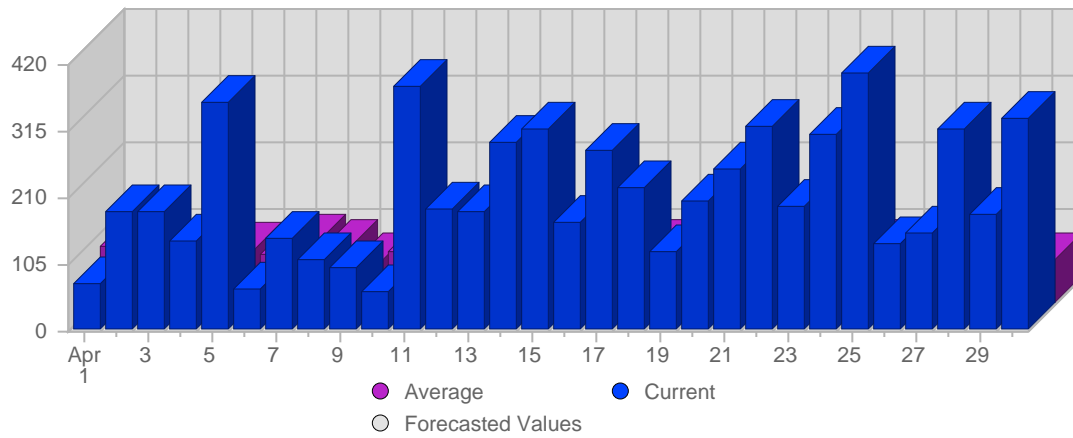

Traffic and Activity > Page Views

Report Description

Report Description: Page Views during the month of April 2007
 Report Range: Month of April 2007
 Report Scope: Live Data (forecasted values)

Historic Breakdown

Breakdown

Date	Total Page Views	Average Page Views Historically	Forecasted Page Views this Period	Percent of Total Page Views
Sun Apr 1st, 2007	72	86,85	-	1,13%
Mon Apr 2nd, 2007	186	66,46	-	2,93%
Tue Apr 3rd, 2007	186	81,50	-	2,93%
Wed Apr 4th, 2007	140	89,62	-	2,20%
Thu Apr 5th, 2007	358	83,73	-	5,63%
Fri Apr 6th, 2007	65	77,19	-	1,02%
Sat Apr 7th, 2007	141	95,58	-	2,22%
Sun Apr 8th, 2007	108	86,85	-	1,70%
Mon Apr 9th, 2007	98	66,46	-	1,54%
Tue Apr 10th, 2007	57	81,50	-	0,90%
Wed Apr 11th, 2007	381	89,62	-	5,99%
Thu Apr 12th, 2007	191	83,73	-	3,00%
Fri Apr 13th, 2007	184	77,19	-	2,89%
Sat Apr 14th, 2007	293	95,58	-	4,61%
Sun Apr 15th, 2007	317	86,85	-	4,99%
Mon Apr 16th, 2007	168	66,46	-	2,64%
Tue Apr 17th, 2007	280	81,50	-	4,40%
Wed Apr 18th, 2007	224	89,62	-	3,52%
Thu Apr 19th, 2007	122	83,73	-	1,92%
Fri Apr 20th, 2007	200	77,19	-	3,15%
Sat Apr 21st, 2007	253	95,58	-	3,98%
Sun Apr 22nd, 2007	318	86,85	-	5,00%
Mon Apr 23rd, 2007	194	66,46	-	3,05%
Tue Apr 24th, 2007	305	81,50	-	4,80%
Wed Apr 25th, 2007	403	89,62	-	6,34%
Thu Apr 26th, 2007	136	83,73	-	2,14%
Fri Apr 27th, 2007	150	77,19	-	2,36%
Sat Apr 28th, 2007	316	95,58	-	4,97%
Sun Apr 29th, 2007	180	86,85	-	2,83%
Mon Apr 30th, 2007	332	66,46	179,49	5,22%
	6,358	1,514	2,344	