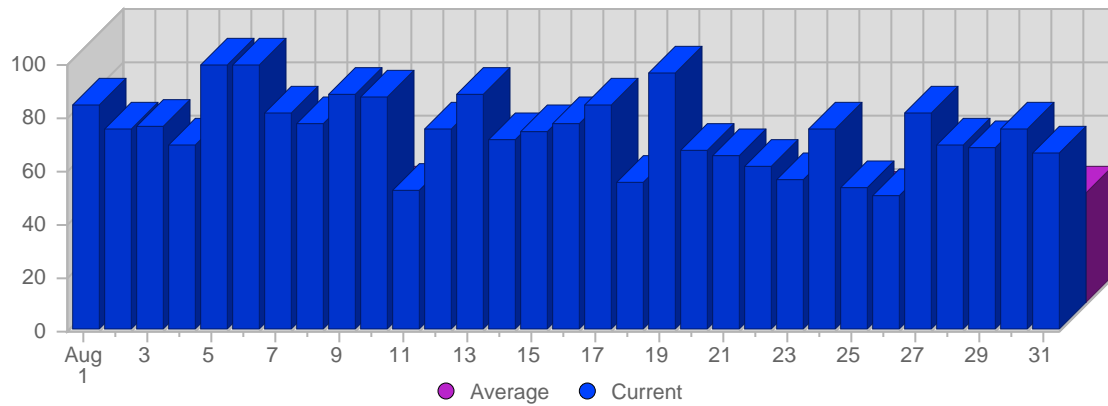

## Traffic and Activity > Visits

### Report Description

Report Description: Visits during the month of August 2007  
 Report Range: Month of August 2007  
 Report Scope: Historical Data

### Historic Breakdown

### Breakdown

Date	Total Visits	Average Visits Historically	Change	Percent of Total Visits
Wed Aug 1st, 2007	84	40,56	+84 ▲	3,66%
Thu Aug 2nd, 2007	75	50,79	+75 ▲	3,27%
Fri Aug 3rd, 2007	76	41,21	+76 ▲	3,31%
Sat Aug 4th, 2007	69	39,77	+69 ▲	3,01%
Sun Aug 5th, 2007	99	44,00	+47 ▲	4,32%
Mon Aug 6th, 2007	99	41,23	+11 ▲	4,32%
Tue Aug 7th, 2007	81	39,58	-15 ▼	3,53%
Wed Aug 8th, 2007	77	40,56	-7 ▼	3,36%
Thu Aug 9th, 2007	88	50,79	+13 ▲	3,84%
Fri Aug 10th, 2007	87	41,21	+11 ▲	3,79%
Sat Aug 11th, 2007	52	39,77	-17 ▼	2,27%
Sun Aug 12th, 2007	75	44,00	-24 ▼	3,27%
Mon Aug 13th, 2007	88	41,23	-11 ▼	3,84%
Tue Aug 14th, 2007	71	39,58	-10 ▼	3,10%
Wed Aug 15th, 2007	74	40,56	-3 ▼	3,23%
Thu Aug 16th, 2007	77	50,79	-11 ▼	3,36%
Fri Aug 17th, 2007	84	41,21	-3 ▼	3,66%
Sat Aug 18th, 2007	55	39,77	+3 ▲	2,40%
Sun Aug 19th, 2007	96	44,00	+21 ▲	4,19%
Mon Aug 20th, 2007	67	41,23	-21 ▼	2,92%
Tue Aug 21st, 2007	65	39,58	-6 ▼	2,83%
Wed Aug 22nd, 2007	61	40,56	-13 ▼	2,66%
Thu Aug 23rd, 2007	57	50,79	-20 ▼	2,49%
Fri Aug 24th, 2007	75	41,21	-9 ▼	3,27%
Sat Aug 25th, 2007	53	39,77	-2 ▼	2,31%
Sun Aug 26th, 2007	50	44,00	-46 ▼	2,18%
Mon Aug 27th, 2007	81	41,23	+14 ▲	3,53%
Tue Aug 28th, 2007	69	39,58	+4 ▲	3,01%
Wed Aug 29th, 2007	68	40,56	+7 ▲	2,96%
Thu Aug 30th, 2007	75	50,79	+18 ▲	3,27%
Fri Aug 31st, 2007	66	41,21	-9 ▼	2,88%
	2,294	65		