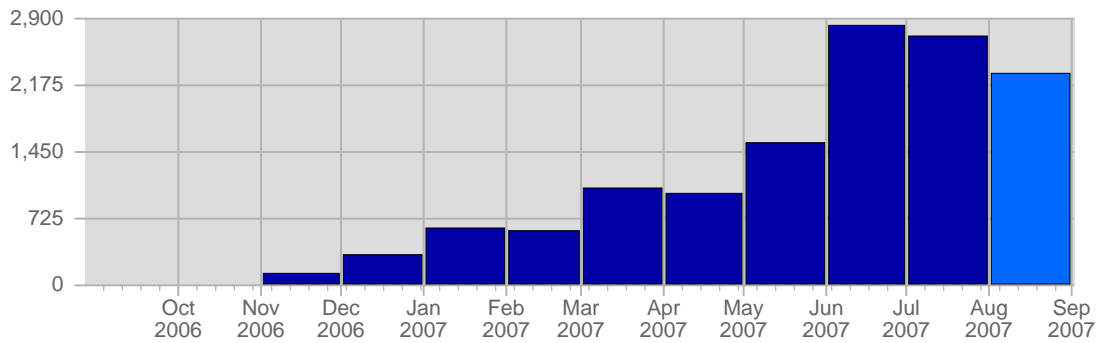

## Traffic and Activity > Visits

### Report Description

Report Description: Visits during the month of August 2007  
 Report Range: Month of August 2007  
 Report Scope: Historical Data

### Breakdown

Date	Total Visits	Average Visits Historically	Change	Percent of Total Visits
Wed Aug 1st, 2007	84	40,56	+84 ▲	3,66%
Thu Aug 2nd, 2007	75	50,79	+75 ▲	3,27%
Fri Aug 3rd, 2007	76	41,21	+76 ▲	3,31%
Sat Aug 4th, 2007	69	39,77	+69 ▲	3,01%
Sun Aug 5th, 2007	99	44,00	+47 ▲	4,32%
Mon Aug 6th, 2007	99	41,23	+11 ▲	4,32%
Tue Aug 7th, 2007	81	39,58	-15 ▼	3,53%
Wed Aug 8th, 2007	77	40,56	-7 ▼	3,36%
Thu Aug 9th, 2007	88	50,79	+13 ▲	3,84%
Fri Aug 10th, 2007	87	41,21	+11 ▲	3,79%
Sat Aug 11th, 2007	52	39,77	-17 ▼	2,27%
Sun Aug 12th, 2007	75	44,00	-24 ▼	3,27%
Mon Aug 13th, 2007	88	41,23	-11 ▼	3,84%
Tue Aug 14th, 2007	71	39,58	-10 ▼	3,10%
Wed Aug 15th, 2007	74	40,56	-3 ▼	3,23%
Thu Aug 16th, 2007	77	50,79	-11 ▼	3,36%
Fri Aug 17th, 2007	84	41,21	-3 ▼	3,66%
Sat Aug 18th, 2007	55	39,77	+3 ▲	2,40%
Sun Aug 19th, 2007	96	44,00	+21 ▲	4,19%
Mon Aug 20th, 2007	67	41,23	-21 ▼	2,92%
Tue Aug 21st, 2007	65	39,58	-6 ▼	2,83%
Wed Aug 22nd, 2007	61	40,56	-13 ▼	2,66%
Thu Aug 23rd, 2007	57	50,79	-20 ▼	2,49%
Fri Aug 24th, 2007	75	41,21	-9 ▼	3,27%
Sat Aug 25th, 2007	53	39,77	-2 ▼	2,31%
Sun Aug 26th, 2007	50	44,00	-46 ▼	2,18%
Mon Aug 27th, 2007	81	41,23	+14 ▲	3,53%
Tue Aug 28th, 2007	69	39,58	+4 ▲	3,01%
Wed Aug 29th, 2007	68	40,56	+7 ▲	2,96%
Thu Aug 30th, 2007	75	50,79	+18 ▲	3,27%
Fri Aug 31st, 2007	66	41,21	-9 ▼	2,88%
	2,294	65		