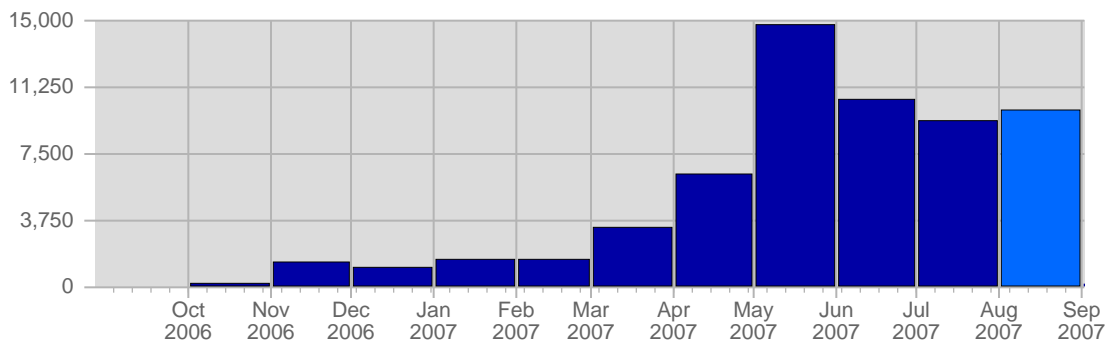

Traffic and Activity > Page Views

Report Description

Report Description: Page Views during the month of August 2007
Report Range: Month of August 2007
Report Scope: Historical Data

Historic Breakdown

Breakdown

Date	Total Page Views	Average Page Views Historically	Change	Percent of Total Page Views
Wed Aug 1st, 2007	546	221,05	+546 ▲	5,49%
Thu Aug 2nd, 2007	387	186,16	+387 ▲	3,89%
Fri Aug 3rd, 2007	305	175,63	+305 ▲	3,07%
Sat Aug 4th, 2007	448	172,37	+448 ▲	4,51%
Sun Aug 5th, 2007	310	208,02	+52 ▲	3,12%
Mon Aug 6th, 2007	438	184,63	+144 ▲	4,41%
Tue Aug 7th, 2007	421	219,79	-610 ▼	4,24%
Wed Aug 8th, 2007	353	221,05	-193 ▼	3,55%
Thu Aug 9th, 2007	184	186,16	-203 ▼	1,85%
Fri Aug 10th, 2007	572	175,63	+267 ▲	5,76%
Sat Aug 11th, 2007	206	172,37	-242 ▼	2,07%
Sun Aug 12th, 2007	182	208,02	-128 ▼	1,83%
Mon Aug 13th, 2007	155	184,63	-283 ▼	1,56%
Tue Aug 14th, 2007	537	219,79	+116 ▲	5,40%
Wed Aug 15th, 2007	194	221,05	-159 ▼	1,95%
Thu Aug 16th, 2007	233	186,16	+49 ▲	2,35%
Fri Aug 17th, 2007	560	175,63	-12 ▼	5,64%
Sat Aug 18th, 2007	241	172,37	+35 ▲	2,43%
Sun Aug 19th, 2007	963	208,02	+781 ▲	9,69%
Mon Aug 20th, 2007	317	184,63	+162 ▲	3,19%
Tue Aug 21st, 2007	143	219,79	-394 ▼	1,44%
Wed Aug 22nd, 2007	319	221,05	+125 ▲	3,21%
Thu Aug 23rd, 2007	235	186,16	+2 ▲	2,37%
Fri Aug 24th, 2007	110	175,63	-450 ▼	1,11%
Sat Aug 25th, 2007	135	172,37	-106 ▼	1,36%
Sun Aug 26th, 2007	209	208,02	-754 ▼	2,10%
Mon Aug 27th, 2007	258	184,63	-59 ▼	2,60%
Tue Aug 28th, 2007	187	219,79	+44 ▲	1,88%
Wed Aug 29th, 2007	327	221,05	+8 ▲	3,29%
Thu Aug 30th, 2007	322	186,16	+87 ▲	3,24%
Fri Aug 31st, 2007	141	175,63	+31 ▲	1,42%
	9,938	5,462		