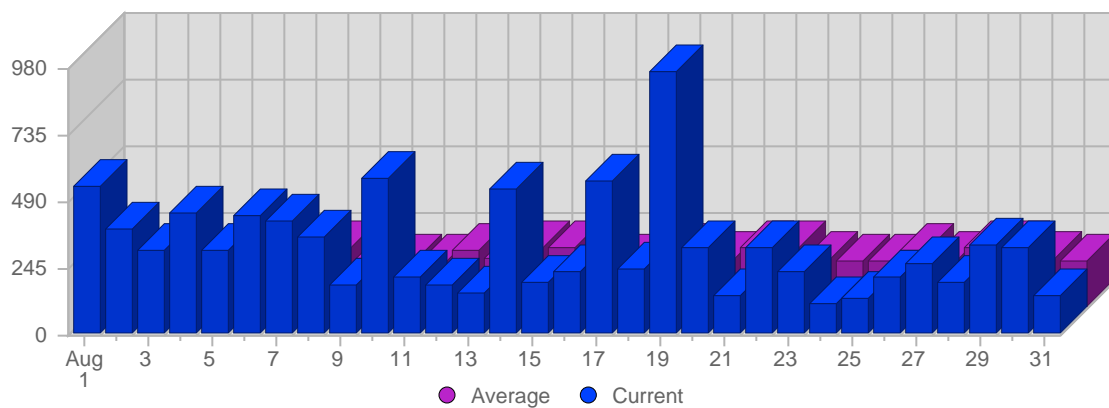

Traffic and Activity > Page Views

Report Description

Report Description: Page Views during the month of August 2007
Report Range: Month of August 2007
Report Scope: Historical Data

Historic Breakdown

Breakdown

Date	Total Page Views	Average Page Views Historically	Change	Percent of Total Page Views
Wed Aug 1st, 2007	546	221,05	+546 ▲	5,49%
Thu Aug 2nd, 2007	387	186,16	+387 ▲	3,89%
Fri Aug 3rd, 2007	305	175,63	+305 ▲	3,07%
Sat Aug 4th, 2007	448	172,37	+448 ▲	4,51%
Sun Aug 5th, 2007	310	208,02	+52 ▲	3,12%
Mon Aug 6th, 2007	438	184,63	+144 ▲	4,41%
Tue Aug 7th, 2007	421	219,79	-610 ▼	4,24%
Wed Aug 8th, 2007	353	221,05	-193 ▼	3,55%
Thu Aug 9th, 2007	184	186,16	-203 ▼	1,85%
Fri Aug 10th, 2007	572	175,63	+267 ▲	5,76%
Sat Aug 11th, 2007	206	172,37	-242 ▼	2,07%
Sun Aug 12th, 2007	182	208,02	-128 ▼	1,83%
Mon Aug 13th, 2007	155	184,63	-283 ▼	1,56%
Tue Aug 14th, 2007	537	219,79	+116 ▲	5,40%
Wed Aug 15th, 2007	194	221,05	-159 ▼	1,95%
Thu Aug 16th, 2007	233	186,16	+49 ▲	2,35%
Fri Aug 17th, 2007	560	175,63	-12 ▼	5,64%
Sat Aug 18th, 2007	241	172,37	+35 ▲	2,43%
Sun Aug 19th, 2007	963	208,02	+781 ▲	9,69%
Mon Aug 20th, 2007	317	184,63	+162 ▲	3,19%
Tue Aug 21st, 2007	143	219,79	-394 ▼	1,44%
Wed Aug 22nd, 2007	319	221,05	+125 ▲	3,21%
Thu Aug 23rd, 2007	235	186,16	+2 ▲	2,37%
Fri Aug 24th, 2007	110	175,63	-450 ▼	1,11%
Sat Aug 25th, 2007	135	172,37	-106 ▼	1,36%
Sun Aug 26th, 2007	209	208,02	-754 ▼	2,10%
Mon Aug 27th, 2007	258	184,63	-59 ▼	2,60%
Tue Aug 28th, 2007	187	219,79	+44 ▲	1,88%
Wed Aug 29th, 2007	327	221,05	+8 ▲	3,29%
Thu Aug 30th, 2007	322	186,16	+87 ▲	3,24%
Fri Aug 31st, 2007	141	175,63	+31 ▲	1,42%
	9,938	5,462		