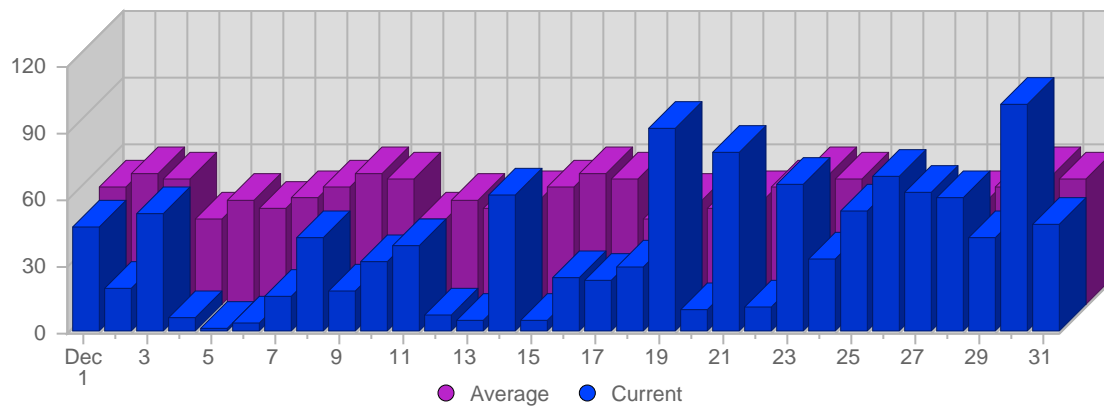

Traffic and Activity > Page Views

Report Description

Report Description: Page Views during the month of December 2006
 Report Range: Month of December 2006
 Report Scope: Historical Data

Historic Breakdown

Breakdown

Date	Total Page Views	Average Page Views Historically	Change	Percent of Total Page Views
Fri Dec 1st, 2006	47	53,90	+47 ▲	4,01%
Sat Dec 2nd, 2006	20	59,47	+20 ▲	1,71%
Sun Dec 3rd, 2006	53	56,74	+11 ▲	4,53%
Mon Dec 4th, 2006	7	38,58	-19 ▼	0,60%
Tue Dec 5th, 2006	1	47,79	-19 ▼	0,09%
Wed Dec 6th, 2006	4	43,21	-21 ▼	0,34%
Thu Dec 7th, 2006	16	49,00	+3 ▲	1,37%
Fri Dec 8th, 2006	42	53,90	-5 ▼	3,59%
Sat Dec 9th, 2006	19	59,47	-1 ▼	1,62%
Sun Dec 10th, 2006	32	56,74	-21 ▼	2,73%
Mon Dec 11th, 2006	39	38,58	+32 ▲	3,33%
Tue Dec 12th, 2006	8	47,79	+7 ▲	0,68%
Wed Dec 13th, 2006	5	43,21	+1 ▲	0,43%
Thu Dec 14th, 2006	62	49,00	+46 ▲	5,30%
Fri Dec 15th, 2006	5	53,90	-37 ▼	0,43%
Sat Dec 16th, 2006	25	59,47	+6 ▲	2,14%
Sun Dec 17th, 2006	23	56,74	-9 ▼	1,96%
Mon Dec 18th, 2006	29	38,58	-10 ▼	2,48%
Tue Dec 19th, 2006	92	47,79	+84 ▲	7,86%
Wed Dec 20th, 2006	10	43,21	+5 ▲	0,85%
Thu Dec 21st, 2006	81	49,00	+19 ▲	6,92%
Fri Dec 22nd, 2006	11	53,90	+6 ▲	0,94%
Sat Dec 23rd, 2006	66	59,47	+41 ▲	5,64%
Sun Dec 24th, 2006	33	56,74	+10 ▲	2,82%
Mon Dec 25th, 2006	55	38,58	+26 ▲	4,70%
Tue Dec 26th, 2006	70	47,79	-22 ▼	5,98%
Wed Dec 27th, 2006	63	43,21	+53 ▲	5,38%
Thu Dec 28th, 2006	60	49,00	-21 ▼	5,12%
Fri Dec 29th, 2006	42	53,90	+31 ▲	3,59%
Sat Dec 30th, 2006	103	59,47	+37 ▲	8,80%
Sun Dec 31st, 2006	48	56,74	+15 ▲	4,10%
	1,171	1,146		