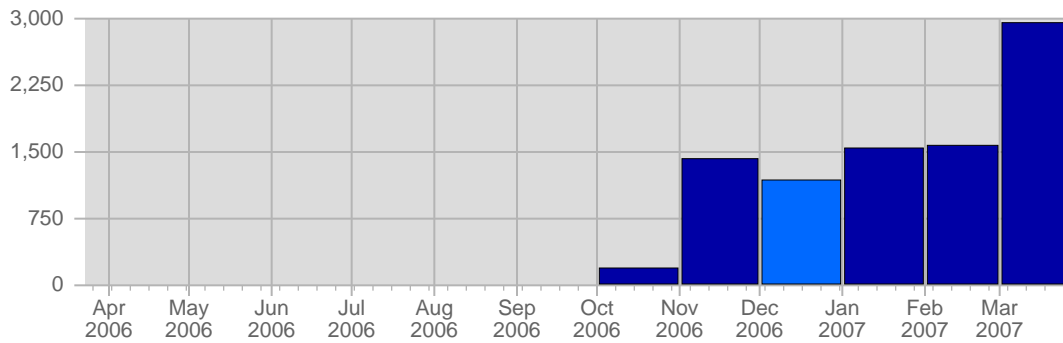

Traffic and Activity > Page Views

Report Description

Report Description: Page Views during the month of December 2006
 Report Range: Month of December 2006
 Report Scope: Historical Data

Historic Breakdown

Breakdown

Date	Total Page Views	Average Page Views Historically	Change	Percent of Total Page Views
Fri Dec 1st, 2006	47	53,90	+47 ▲	4,01%
Sat Dec 2nd, 2006	20	59,47	+20 ▲	1,71%
Sun Dec 3rd, 2006	53	56,74	+11 ▲	4,53%
Mon Dec 4th, 2006	7	38,58	-19 ▼	0,60%
Tue Dec 5th, 2006	1	47,79	-19 ▼	0,09%
Wed Dec 6th, 2006	4	43,21	-21 ▼	0,34%
Thu Dec 7th, 2006	16	49,00	+3 ▲	1,37%
Fri Dec 8th, 2006	42	53,90	-5 ▼	3,59%
Sat Dec 9th, 2006	19	59,47	-1 ▼	1,62%
Sun Dec 10th, 2006	32	56,74	-21 ▼	2,73%
Mon Dec 11th, 2006	39	38,58	+32 ▲	3,33%
Tue Dec 12th, 2006	8	47,79	+7 ▲	0,68%
Wed Dec 13th, 2006	5	43,21	+1 ▲	0,43%
Thu Dec 14th, 2006	62	49,00	+46 ▲	5,30%
Fri Dec 15th, 2006	5	53,90	-37 ▼	0,43%
Sat Dec 16th, 2006	25	59,47	+6 ▲	2,14%
Sun Dec 17th, 2006	23	56,74	-9 ▼	1,96%
Mon Dec 18th, 2006	29	38,58	-10 ▼	2,48%
Tue Dec 19th, 2006	92	47,79	+84 ▲	7,86%
Wed Dec 20th, 2006	10	43,21	+5 ▲	0,85%
Thu Dec 21st, 2006	81	49,00	+19 ▲	6,92%
Fri Dec 22nd, 2006	11	53,90	+6 ▲	0,94%
Sat Dec 23rd, 2006	66	59,47	+41 ▲	5,64%
Sun Dec 24th, 2006	33	56,74	+10 ▲	2,82%
Mon Dec 25th, 2006	55	38,58	+26 ▲	4,70%
Tue Dec 26th, 2006	70	47,79	-22 ▼	5,98%
Wed Dec 27th, 2006	63	43,21	+53 ▲	5,38%
Thu Dec 28th, 2006	60	49,00	-21 ▼	5,12%
Fri Dec 29th, 2006	42	53,90	+31 ▲	3,59%
Sat Dec 30th, 2006	103	59,47	+37 ▲	8,80%
Sun Dec 31st, 2006	48	56,74	+15 ▲	4,10%
	1,171	1,146		